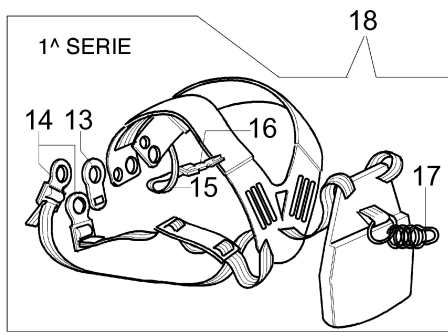

Illustration Starter assy and clutch

Illustration Starter assy and clutch

Ref.Nu	Qty	Part number	Description	Validity from	Validity till	Notes	Bulletin
1	1	3912012	Nut				
2	4	4175089A	Screw				
4	2	3818011AR	Washer				
5	1	4191018BR	Starter pulley				
6	1	3960111	Screw				
7	1	3918006	Washer				
8	1	004000132R	Spring				
9	1	4098073R	Starter rope				
10	1	4191020A	Starter handle				
11	1	006000829	Washer				
12	1	61042001DR	Starter assy				
13	1	3933038	Nut				
14	2	4191016R	Pawl				
15	2	4191017A	Spring				
16	2	3064010R	Washer				
17	2	3024007R	Ring				
18	1	4191143R	Clutch driver				
19	1	3916010R	Washer				
20	1	61110292R	Flywheel				
21	2	4191027FR	Pin				
22	2	3819006R	Washer				
23	2	3918010R	Washer				
28	1	61250282AR	Cable	SN 1781436632			BT3-115-01/12
28	1	61110105	Cable		SN 1781436631		BT3-115-01/12
29	1	4098064R	Spark plug cap				
30	1	61110153AR	Ignition coil				
31	2	3801013R	Screw				
32	4	3801082	Screw				
33	1	4191030R	Clutch drum				
34	1	3023008R	Plug				
35	1	3024015R	Ring				
36	1	3035042R	Bearing				
37	1	3025022R	Ring				
38	1	61042024C	Starter case				
39	1	61040010R	Sleeve				
40	2	3801016R	Screw				
41	2	61040017R	Adaptor				
42	1	61040018	Bushing				
43	1	3914003R	Nut				
44	1	61120077R	Flywheel				
45	1	4191028R	Spring				
46	1	4191153BR	Clutch				
47	1	094100014	Spark plug cap				
48	1	094600169AR	Spring				
49	1	4196142R	Ignition coil				
50	1	61040013R	Adaptor				