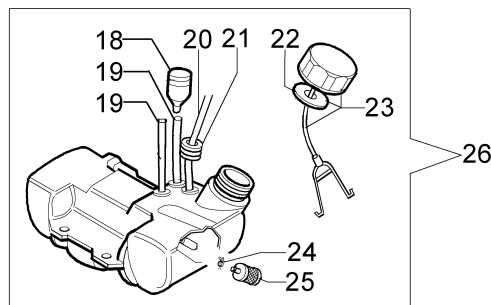

Illustration Tank and air filter

40▲