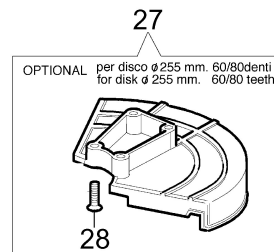

Illustration Accessories

Ref.Nu	Qty	Part number	Description	Validity from	Validity till	Notes	Bulletin
1	2	3960040R	Screw				
2	1	4174275R	Blade				
3	1	61380126	Skirt w/blade				
4	4	3802004DR	Screw				
5	1	4174278R	Plate				
6	1	61380125	Guard kit				
7	1	4199008B	Insert (male)				
8	1	4199004	Spring				
9	1	4199052	Nylon spool				
10	2	4199005AR	Bushing				
11	1	4199026A	Cover				BT3-077-08/07
12	-		Not available for this product			Sostituita da testina completa codice 63019015	
13	1	4174113A	Plate				
14	1	4174117	Grip-end			63019017 (inserto femmina); Replaced by	
15	1	4174157	Tape (red)				
16	1	4174111A	Key			63019017 (inserto femmina); Replaced by	
17	1	4098812A	Spring				
18	1	4174163	Harness				
19	1	4095665BR	3-tooth blade				
20	1	63070003AR	Harness				
21	1	63070025	Buckle set				
22	1	4191240	Tool kit				
23	1	61110049	Labels kit				
24	1	61110076	Insert (female)				
25	1	4199046	Cover				BT3-077-08/07
26	1	4174280	Disc guard				
27	1	4174279R	Disc guard				
28	4	3802004DR	Screw				
29	1	63070036	Hooking spring				
30	1	61459102	Complete nylon head Ø 3			Inserto maschio; Male	BT3-077-08/07
30	1	61459102	Complete nylon head Ø 3			Inserto femmina; Female insert	
31	1	63070039R	Hook				