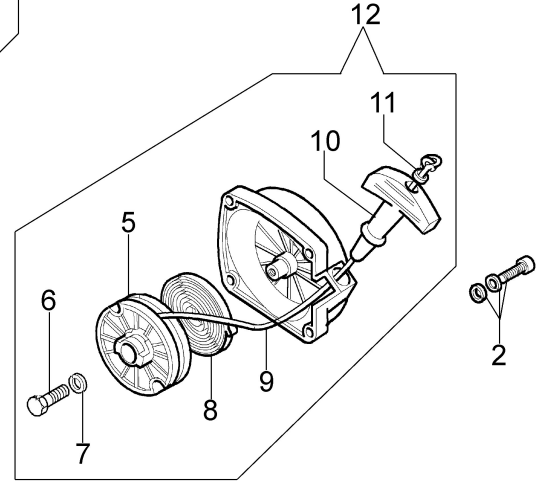

Illustration Starter assy and clutch

Illustration Starter assy and clutch

Ref.Nu	Qty	Part number	Description	Validity from	Validity till	Notes	Bulletin
1	1	3912012	Nut				
2	4	4175089A	Screw				
4	2	3818011AR	Washer				
5	1	4191018BR	Starter pulley				
6	1	3960111	Screw				
7	1	3918006	Washer				
8	1	004000132R	Spring				
9	1	4098073R	Starter rope				
10	1	4191020A	Starter handle				
11	1	006000829	Washer				
12	1	61042001DR	Starter assy				
13	1	3933038	Nut				
14	2	4191016R	Pawl				
15	2	4191017A	Spring				
16	2	3064010R	Washer				
17	2	3024007R	Ring				
18	1	4191143R	Clutch driver				
19	1	3916010R	Washer				
20	1	61110292R	Flywheel				
21	2	4191027FR	Pin				
22	2	3819006R	Washer				
23	2	3918010R	Washer				
28	1	61250282AR	Cable	SN 1781436632			BT3-115-01/12
28	1	61110105	Cable		SN 1781436631		BT3-115-01/12
29	1	4098064R	Spark plug cap				
30	1	61110153AR	Ignition coil				
31	2	3801013R	Screw				
32	4	3801082	Screw				
33	1	4191030R	Clutch drum				
34	1	3023008R	Plug				
35	1	3024015R	Ring				
36	1	3035042R	Bearing				
37	1	3025022R	Ring				
38	1	61042024C	Starter case				
39	1	61040010R	Sleeve				
40	2	3801016R	Screw				
41	2	61040017R	Adaptor				
42	1	61040018	Bushing				
43	1	3914003R	Nut				
44	1	61120077R	Flywheel				
45	1	4191028R	Spring				
46	1	4191153BR	Clutch				
47	1	094100014	Spark plug cap				
48	1	094600169AR	Spring				
49	1	4196142R	Ignition coil				
50	1	61040013R	Adaptor				