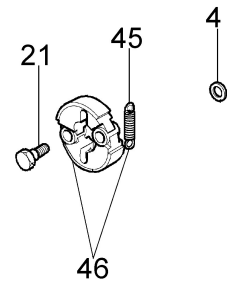

Illustration Starter assy and clutch

Illustration Starter assy and clutch

Ref.Nu	Qty	Part number	Description	Validity from	Validity till	Notes	Bulletin
1	1	3912012	Nut				
2	4	4175089A	Screw				
4	2	3818011AR	Washer				
5	1	4191018BR	Starter pulley				
6	1	3960111	Screw				
7	1	3918006	Washer				
8	1	004000132R	Spring				
9	1	4098073R	Starter rope				
10	1	4191020A	Starter handle				
11	1	006000829	Washer				
12	1	61042001DR	Starter assy				
13	1	3933038	Nut				
14	2	4191016R	Pawl				
15	2	4191017A	Spring				
16	2	3064010R	Washer				
17	2	3024007R	Ring				
18	1	4191143R	Clutch driver				
19	1	3916010R	Washer				
20	1	61110292R	Flywheel				
21	2	4191027FR	Pin				
22	2	3819006R	Washer				
23	2	3918010R	Washer				
28	1	61250282AR	Cable	SN 1781436632			BT3-115-01/12
28	1	61110105	Cable		SN 1781436631		BT3-115-01/12
29	1	4098064R	Spark plug cap				
30	1	61110153AR	Ignition coil				
31	2	3801013R	Screw				
32	4	3801082	Screw				
33	1	4191030R	Clutch drum				
34	1	3023008R	Plug				
35	1	3024015R	Ring				
36	1	3035042R	Bearing				
37	1	3025022R	Ring				
38	1	61042024C	Starter case				
39	1	61040010R	Sleeve				
40	2	3801016R	Screw				
41	2	61040017R	Adaptor				
42	1	61040018	Bushing				
43	1	3914003R	Nut				
44	1	61120077R	Flywheel				
45	1	4191028R	Spring				
46	1	4191153BR	Clutch				
47	1	094100014	Spark plug cap				
48	1	094600169AR	Spring				
49	1	4196142R	Ignition coil				
50	1	61040013R	Adaptor