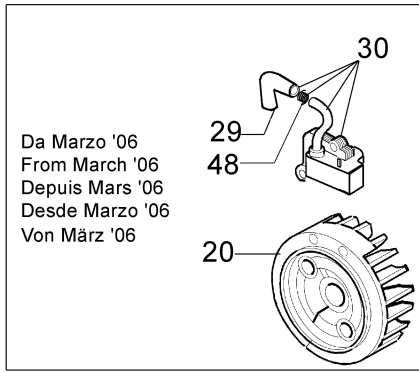

Illustration Starter assy and clutch

Illustration Starter assy and clutch

Ref.Nu	Qty	Part number	Description	Validity from	Validity till	Notes	Bulletin
1	1	3912012	Nut				
2	4	4175089A	Screw				
4	2	3818011AR	Washer				
5	1	4191018BR	Starter pulley				
6	1	3960111	Screw				
7	1	3918006	Washer				
8	1	004000132R	Spring				
9	1	4098073R	Starter rope				
10	1	4191020A	Starter handle				
11	1	006000829	Washer				
12	1	61042001DR	Starter assy				
13	1	3933038	Nut				
14	2	4191016R	Pawl				
15	2	4191017A	Spring				
16	2	3064010R	Washer				
17	2	3024007R	Ring				
18	1	4191143R	Clutch driver				
19	1	3916010R	Washer				
20	1	61110292R	Flywheel				
21	2	4191027FR	Pin				
22	2	3819006R	Washer				
23	2	3918010R	Washer				
28	1	61250282AR	Cable	SN 1781436632			BT3-115-01/12
28	1	61110105	Cable		SN 1781436631		BT3-115-01/12
29	1	4098064R	Spark plug cap				
30	1	61110153AR	Ignition coil				
31	2	3801013R	Screw				
32	4	3801082	Screw				
33	1	4191030R	Clutch drum				
34	1	3023008R	Plug				
35	1	3024015R	Ring				
36	1	3035042R	Bearing				
37	1	3025022R	Ring				
38	1	61042024C	Starter case				
39	1	61040010R	Sleeve				
40	2	3801016R	Screw				
41	2	61040017R	Adaptor				
42	1	61040018	Bushing				
43	1	3914003R	Nut				
44	1	61120077R	Flywheel				
45	1	4191028R	Spring				
46	1	4191153BR	Clutch				
47	1	094100014	Spark plug cap				
48	1	094600169AR	Spring				
49	1	4196142R	Ignition coil				
50	1	61040013R	Adaptor				