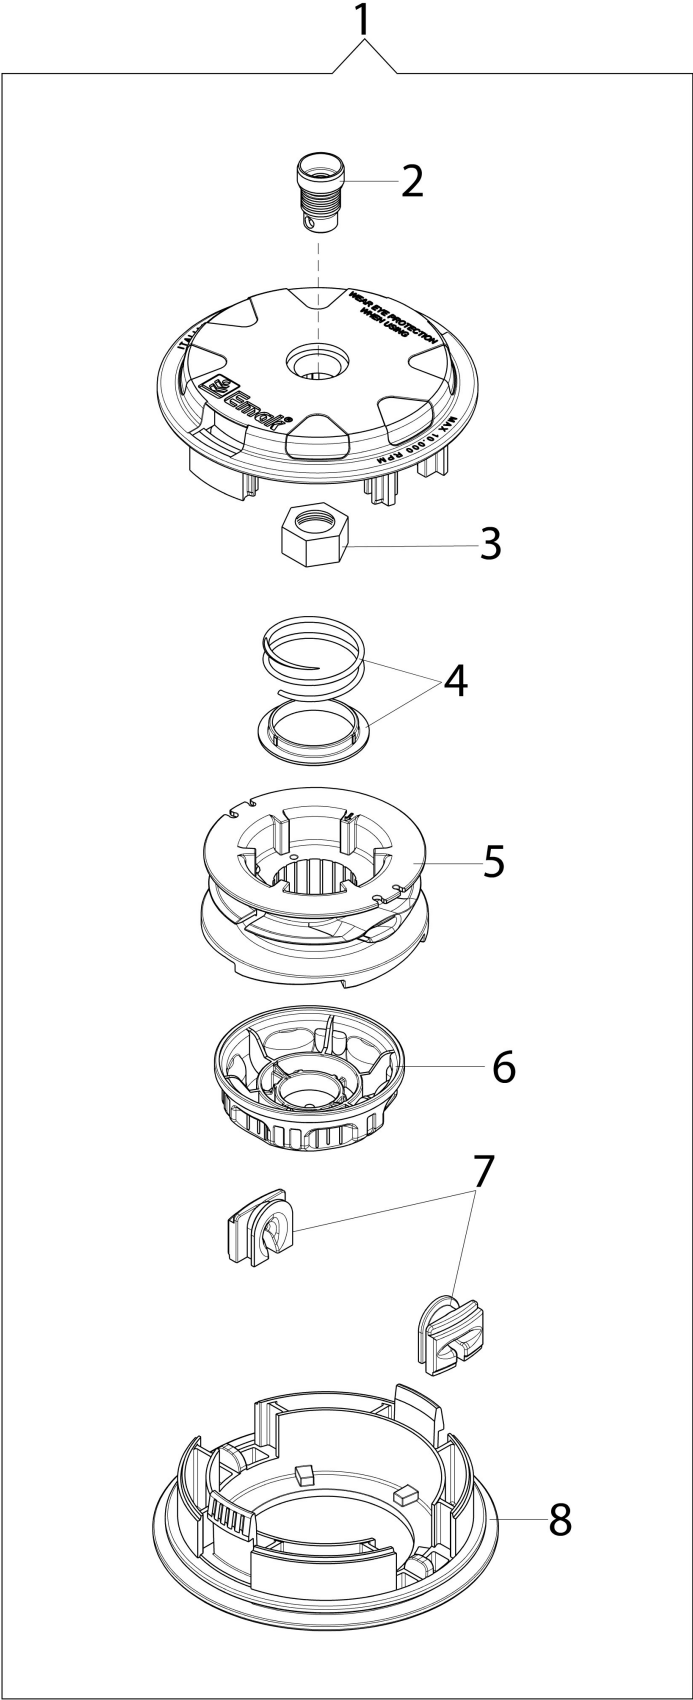

Illustration Accessories

Ref.Nu	Qty	Part number	Description	Validity from	Validity till	Notes	Bulletin
1	2	3960040R	Screw				
2	1	4174275R	Blade				
3	1	61380126	Skirt w/blade				
4	4	3802004DR	Screw				
5	1	4174278R	Plate				
6	1	61380125	Guard kit				
7	1	4199008B	Insert (male)				
8	1	4199004	Spring				
9	1	4199052	Nylon spool				
10	2	4199005AR	Bushing				
11	1	4199026A	Cover				BT3-077-08/07
12	-		Not available for this product			Sostituita da testina completa codice 63019015	
13	1	4174113A	Plate				
14	1	4174117	Grip-end			63019017 (inserto femmina); Replaced by	
15	1	4174157	Tape (red)				
16	1	4174111A	Key			63019017 (inserto femmina); Replaced by	
17	1	4098812A	Spring				
18	1	4174163	Harness				
19	1	4095665BR	3-tooth blade				
20	1	63070003AR	Harness				
21	1	63070025	Buckle set				
22	1	4191240	Tool kit				
23	1	61110049	Labels kit				
24	1	61110076	Insert (female)				
25	1	4199046	Cover				BT3-077-08/07
26	1	4174280	Disc guard				
27	1	4174279R	Disc guard				
28	4	3802004DR	Screw				
29	1	63070036	Hooking spring				
30	1	61459102	Complete nylon head Ø 3			Inserto maschio; Male	BT3-077-08/07
30	1	61459102	Complete nylon head Ø 3			Inserto femmina; Female insert	
31	1	63070039R	Hook				