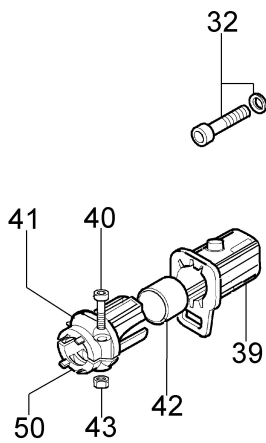

Illustration Starter assy and clutch

Illustration Starter assy and clutch

Ref.Nu	Qty	Part number	Description	Validity from	Validity till	Notes	Bulletin
1	1	3912012	Nut				
2	4	4175089A	Screw				
4	2	3818011AR	Washer				
5	1	4191018BR	Starter pulley				
6	1	3960111	Screw				
7	1	3918006	Washer				
8	1	004000132R	Spring				
9	1	4098073R	Starter rope				
10	1	4191020A	Starter handle				
11	1	006000829	Washer				
12	1	61042001DR	Starter assy				
13	1	3933038	Nut				
14	2	4191016R	Pawl				
15	2	4191017A	Spring				
16	2	3064010R	Washer				
17	2	3024007R	Ring				
18	1	4191143R	Clutch driver				
19	1	3916010R	Washer				
20	1	61110292R	Flywheel				
21	2	4191027FR	Pin				
22	2	3819006R	Washer				
23	2	3918010R	Washer				
28	1	61250282AR	Cable	SN 1781436632			BT3-115-01/12
28	1	61110105	Cable		SN 1781436631		BT3-115-01/12
29	1	4098064R	Spark plug cap				
30	1	61110153AR	Ignition coil				
31	2	3801013R	Screw				
32	4	3801082	Screw				
33	1	4191030R	Clutch drum				
34	1	3023008R	Plug				
35	1	3024015R	Ring				
36	1	3035042R	Bearing				
37	1	3025022R	Ring				
38	1	61042024C	Starter case				
39	1	61040010R	Sleeve				
40	2	3801016R	Screw				
41	2	61040017R	Adaptor				
42	1	61040018	Bushing				
43	1	3914003R	Nut				
44	1	61120077R	Flywheel				
45	1	4191028R	Spring				
46	1	4191153BR	Clutch				
47	1	094100014	Spark plug cap				
48	1	094600169AR	Spring				
49	1	4196142R	Ignition coil				
50	1	61040013R	Adaptor				