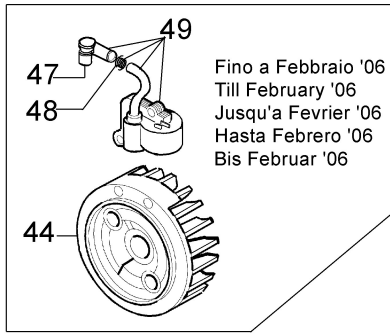

Illustration Starter assy and clutch

Illustration Starter assy and clutch

Ref.Nu	Qty	Part number	Description	Validity from	Validity till	Notes	Bulletin
1	1	3912012	Nut				
2	4	4175089A	Screw				
4	2	3818011AR	Washer				
5	1	4191018BR	Starter pulley				
6	1	3960111	Screw				
7	1	3918006	Washer				
8	1	004000132R	Spring				
9	1	4098073R	Starter rope				
10	1	4191020A	Starter handle				
11	1	006000829	Washer				
12	1	61042001DR	Starter assy				
13	1	3933038	Nut				
14	2	4191016R	Pawl				
15	2	4191017A	Spring				
16	2	3064010R	Washer				
17	2	3024007R	Ring				
18	1	4191143R	Clutch driver				
19	1	3916010R	Washer				
20	1	61110292R	Flywheel				
21	2	4191027FR	Pin				
22	2	3819006R	Washer				
23	2	3918010R	Washer				
28	1	61250282AR	Cable	SN 1781436632			BT3-115-01/12
28	1	61110105	Cable		SN 1781436631		BT3-115-01/12
29	1	4098064R	Spark plug cap				
30	1	61110153AR	Ignition coil				
31	2	3801013R	Screw				
32	4	3801082	Screw				
33	1	4191030R	Clutch drum				
34	1	3023008R	Plug				
35	1	3024015R	Ring				
36	1	3035042R	Bearing				
37	1	3025022R	Ring				
38	1	61042024C	Starter case				
39	1	61040010R	Sleeve				
40	2	3801016R	Screw				
41	2	61040017R	Adaptor				
42	1	61040018	Bushing				
43	1	3914003R	Nut				
44	1	61120077R	Flywheel				
45	1	4191028R	Spring				
46	1	4191153BR	Clutch				
47	1	094100014	Spark plug cap				
48	1	094600169AR	Spring				
49	1	4196142R	Ignition coil				
50	1	61040013R	Adaptor				