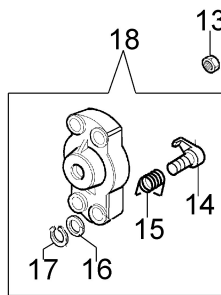

Illustration Starter assy and clutch

Illustration Starter assy and clutch

Ref.Nu	Qty	Part number	Description	Validity from	Validity till	Notes	Bulletin
1	1	3912012	Nut				
2	4	4175089A	Screw				
4	2	3818011AR	Washer				
5	1	4191018BR	Starter pulley				
6	1	3960111	Screw				
7	1	3918006	Washer				
8	1	004000132R	Spring				
9	1	4098073R	Starter rope				
10	1	4191020A	Starter handle				
11	1	006000829	Washer				
12	1	61042001DR	Starter assy				
13	1	3933038	Nut				
14	2	4191016R	Pawl				
15	2	4191017A	Spring				
16	2	3064010R	Washer				
17	2	3024007R	Ring				
18	1	4191143R	Clutch driver				
19	1	3916010R	Washer				
20	1	61110292R	Flywheel				
21	2	4191027FR	Pin				
22	2	3819006R	Washer				
23	2	3918010R	Washer				
28	1	61250282AR	Cable	SN 1781436632			BT3-115-01/12
28	1	61110105	Cable		SN 1781436631		BT3-115-01/12
29	1	4098064R	Spark plug cap				
30	1	61110153AR	Ignition coil				
31	2	3801013R	Screw				
32	4	3801082	Screw				
33	1	4191030R	Clutch drum				
34	1	3023008R	Plug				
35	1	3024015R	Ring				
36	1	3035042R	Bearing				
37	1	3025022R	Ring				
38	1	61042024C	Starter case				
39	1	61040010R	Sleeve				
40	2	3801016R	Screw				
41	2	61040017R	Adaptor				
42	1	61040018	Bushing				
43	1	3914003R	Nut				
44	1	61120077R	Flywheel				
45	1	4191028R	Spring				
46	1	4191153BR	Clutch				
47	1	094100014	Spark plug cap				
48	1	094600169AR	Spring				
49	1	4196142R	Ignition coil				
50	1	61040013R	Adaptor				