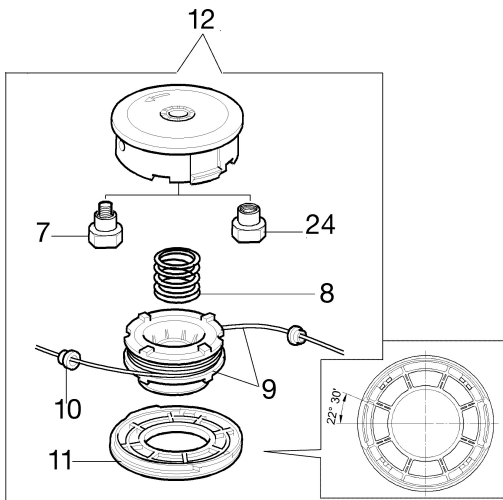

Illustration Starter assy and clutch

Illustration Starter assy and clutch

Ref.Nu	Qty	Part number	Description	Validity from	Validity till	Notes	Bulletin
1	1	3912012	Nut				
2	4	4175089A	Screw				
4	2	3818011AR	Washer				
5	1	4191018BR	Starter pulley				
6	1	3960111	Screw				
7	1	3918006	Washer				
8	1	004000132R	Spring				
9	1	4098073R	Starter rope				
10	1	4191020A	Starter handle				
11	1	006000829	Washer				
12	1	61042001DR	Starter assy				
13	1	3933038	Nut				
14	2	4191016R	Pawl				
15	2	4191017A	Spring				
16	2	3064010R	Washer				
17	2	3024007R	Ring				
18	1	4191143R	Clutch driver				
19	1	3916010R	Washer				
20	1	61110292R	Flywheel				
21	2	4191027FR	Pin				
22	2	3819006R	Washer				
23	2	3918010R	Washer				
28	1	61250282AR	Cable	SN 1781436632			BT3-115-01/12
28	1	61110105	Cable		SN 1781436631		BT3-115-01/12
29	1	4098064R	Spark plug cap				
30	1	61110153AR	Ignition coil				
31	2	3801013R	Screw				
32	4	3801082	Screw				
33	1	4191030R	Clutch drum				
34	1	3023008R	Plug				
35	1	3024015R	Ring				
36	1	3035042R	Bearing				
37	1	3025022R	Ring				
38	1	61042024C	Starter case				
39	1	61040010R	Sleeve				
40	2	3801016R	Screw				
41	2	61040017R	Adaptor				
42	1	61040018	Bushing				
43	1	3914003R	Nut				
44	1	61120077R	Flywheel				
45	1	4191028R	Spring				
46	1	4191153BR	Clutch				
47	1	094100014	Spark plug cap				
48	1	094600169AR	Spring				
49	1	4196142R	Ignition coil				
50	1	61040013R	Adaptor				