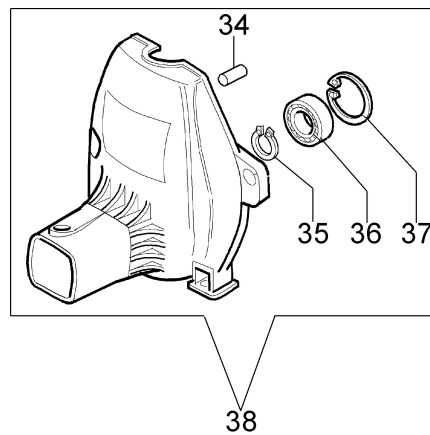

Illustration Starter assy and clutch

Illustration Starter assy and clutch

Ref.Nu	Qty	Part number	Description	Validity from	Validity till	Notes	Bulletin
1	1	3912012	Nut				
2	4	4175089A	Screw				
4	2	3818011AR	Washer				
5	1	4191018BR	Starter pulley				
6	1	3960111	Screw				
7	1	3918006	Washer				
8	1	004000132R	Spring				
9	1	4098073R	Starter rope				
10	1	4191020A	Starter handle				
11	1	006000829	Washer				
12	1	61042001DR	Starter assy				
13	1	3933038	Nut				
14	2	4191016R	Pawl				
15	2	4191017A	Spring				
16	2	3064010R	Washer				
17	2	3024007R	Ring				
18	1	4191143R	Clutch driver				
19	1	3916010R	Washer				
20	1	61110292R	Flywheel				
21	2	4191027FR	Pin				
22	2	3819006R	Washer				
23	2	3918010R	Washer				
28	1	61250282AR	Cable	SN 1781436632			BT3-115-01/12
28	1	61110105	Cable		SN 1781436631		BT3-115-01/12
29	1	4098064R	Spark plug cap				
30	1	61110153AR	Ignition coil				
31	2	3801013R	Screw				
32	4	3801082	Screw				
33	1	4191030R	Clutch drum				
34	1	3023008R	Plug				
35	1	3024015R	Ring				
36	1	3035042R	Bearing				
37	1	3025022R	Ring				
38	1	61042024C	Starter case				
39	1	61040010R	Sleeve				
40	2	3801016R	Screw				
41	2	61040017R	Adaptor				
42	1	61040018	Bushing				
43	1	3914003R	Nut				
44	1	61120077R	Flywheel				
45	1	4191028R	Spring				
46	1	4191153BR	Clutch				
47	1	094100014	Spark plug cap				
48	1	094600169AR	Spring				
49	1	4196142R	Ignition coil				
50	1	61040013R	Adaptor				