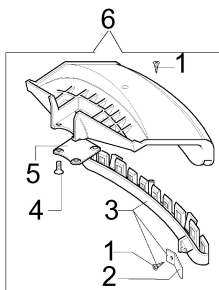

Illustration Accessories

Ref.Nu	Qty	Part number	Description	Validity from	Validity till	Notes	Bulletin
1	2	3960040R	Screw				
2	1	4174275R	Blade				
3	1	61380126	Skirt w/blade				
4	4	3802004DR	Screw				
5	1	4174278R	Plate				
6	1	61380125	Guard kit				
7	1	4199008B	Insert (male)				
8	1	4199004	Spring				
9	1	4199052	Nylon spool				
10	2	4199005AR	Bushing				
11	1	4199026A	Cover				BT3-077-08/07
12	-		Not available for this product			Sostituita da testina completa codice 63019015	
13	1	4174113A	Plate				
14	1	4174117	Grip-end			63019017 (inserto femmina); Replaced by	
15	1	4174157	Tape (red)				
16	1	4174111A	Key			63019017 (inserto femmina); Replaced by	
17	1	4098812A	Spring				
18	1	4174163	Harness				
19	1	4095665BR	3-tooth blade				
20	1	63070003AR	Harness				
21	1	63070025	Buckle set				
22	1	4191240	Tool kit				
23	1	61110049	Labels kit				
24	1	61110076	Insert (female)				
25	1	4199046	Cover				BT3-077-08/07
26	1	4174280	Disc guard				
27	1	4174279R	Disc guard				
28	4	3802004DR	Screw				
29	1	63070036	Hooking spring				
30	1	61459102	Complete nylon head Ø 3			Inserto maschio; Male	BT3-077-08/07
30	1	61459102	Complete nylon head Ø 3			Inserto femmina; Female insert	
31	1	63070039R	Hook				