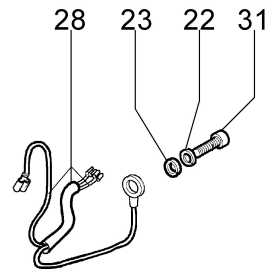

Illustration Starter assy and clutch

Illustration Starter assy and clutch

Ref.Nu	Qty	Part number	Description	Validity from	Validity till	Notes	Bulletin
1	1	3912012	Nut				
2	4	4175089A	Screw				
4	2	3818011AR	Washer				
5	1	4191018BR	Starter pulley				
6	1	3960111	Screw				
7	1	3918006	Washer				
8	1	004000132R	Spring				
9	1	4098073R	Starter rope				
10	1	4191020A	Starter handle				
11	1	006000829	Washer				
12	1	61042001DR	Starter assy				
13	1	3933038	Nut				
14	2	4191016R	Pawl				
15	2	4191017A	Spring				
16	2	3064010R	Washer				
17	2	3024007R	Ring				
18	1	4191143R	Clutch driver				
19	1	3916010R	Washer				
20	1	61110292R	Flywheel				
21	2	4191027FR	Pin				
22	2	3819006R	Washer				
23	2	3918010R	Washer				
28	1	61250282AR	Cable	SN 1781436632			BT3-115-01/12
28	1	61110105	Cable		SN 1781436631		BT3-115-01/12
29	1	4098064R	Spark plug cap				
30	1	61110153AR	Ignition coil				
31	2	3801013R	Screw				
32	4	3801082	Screw				
33	1	4191030R	Clutch drum				
34	1	3023008R	Plug				
35	1	3024015R	Ring				
36	1	3035042R	Bearing				
37	1	3025022R	Ring				
38	1	61042024C	Starter case				
39	1	61040010R	Sleeve				
40	2	3801016R	Screw				
41	2	61040017R	Adaptor				
42	1	61040018	Bushing				
43	1	3914003R	Nut				
44	1	61120077R	Flywheel				
45	1	4191028R	Spring				
46	1	4191153BR	Clutch				
47	1	094100014	Spark plug cap				
48	1	094600169AR	Spring				
49	1	4196142R	Ignition coil				
50	1	61040013R	Adaptor				