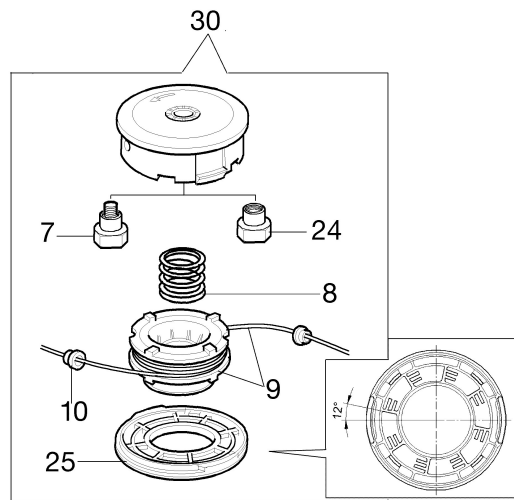

Illustration Starter assy and clutch

Illustration Starter assy and clutch

Ref.Nu	Qty	Part number	Description	Validity from	Validity till	Notes	Bulletin
1	1	3912012	Nut				
2	4	4175089A	Screw				
4	2	3818011AR	Washer				
5	1	4191018BR	Starter pulley				
6	1	3960111	Screw				
7	1	3918006	Washer				
8	1	004000132R	Spring				
9	1	4098073R	Starter rope				
10	1	4191020A	Starter handle				
11	1	006000829	Washer				
12	1	61042001DR	Starter assy				
13	1	3933038	Nut				
14	2	4191016R	Pawl				
15	2	4191017A	Spring				
16	2	3064010R	Washer				
17	2	3024007R	Ring				
18	1	4191143R	Clutch driver				
19	1	3916010R	Washer				
20	1	61110292R	Flywheel				
21	2	4191027FR	Pin				
22	2	3819006R	Washer				
23	2	3918010R	Washer				
28	1	61250282AR	Cable	SN 1781436632			BT3-115-01/12
28	1	61110105	Cable		SN 1781436631		BT3-115-01/12
29	1	4098064R	Spark plug cap				
30	1	61110153AR	Ignition coil				
31	2	3801013R	Screw				
32	4	3801082	Screw				
33	1	4191030R	Clutch drum				
34	1	3023008R	Plug				
35	1	3024015R	Ring				
36	1	3035042R	Bearing				
37	1	3025022R	Ring				
38	1	61042024C	Starter case				
39	1	61040010R	Sleeve				
40	2	3801016R	Screw				
41	2	61040017R	Adaptor				
42	1	61040018	Bushing				
43	1	3914003R	Nut				
44	1	61120077R	Flywheel				
45	1	4191028R	Spring				
46	1	4191153BR	Clutch				
47	1	094100014	Spark plug cap				
48	1	094600169AR	Spring				
49	1	4196142R	Ignition coil				
50	1	61040013R	Adaptor				