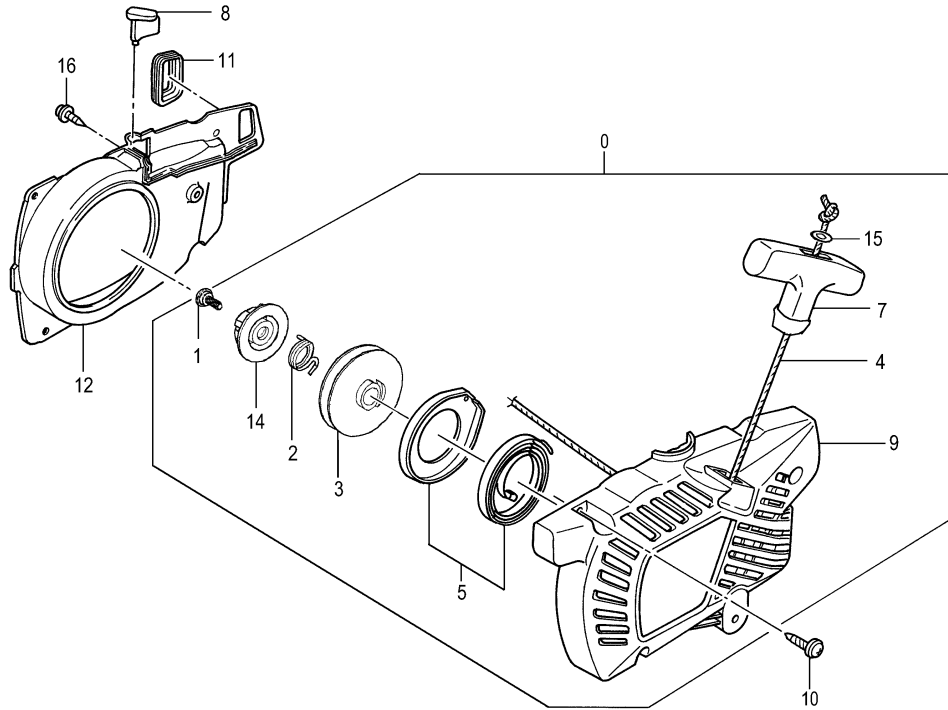

C08-07 TCS3401S RECOIL STARTER (SRL NO. D090651-)

REF. NUMBER	PARTS NUMBER	PARTS DESCRIPTION	Q'TY	SERIAL NUMBER
000	669-2911	S-STARTER ASS'Y	1	
001	668-4679	SET SCREW	1	
002	668-5183	DAMPER SPRING	1	
003	668-5184	STARTER PULLEY	1	
004	668-5186	ROPE	1	
005	668-5185	SPRING CASE ASS'Y	1	
007	668-5188	STARTER HANDLE	1	
008	668-7481	INTAKE CHANGE LEVER	1	
009	668-6952	FAN CASE (S-START)	1	
010	668-5191	TAPPING SCREW D4.5X20	4	
011	668-7183	SEAL COVER	1	
012	668-7327	AIR DEFLECTOR	1	
014	668-5182	CAM PLATE	1	
015	668-5189	PLATE	1	
016	668-5153	TAPPING SCREW D4.5X14	1