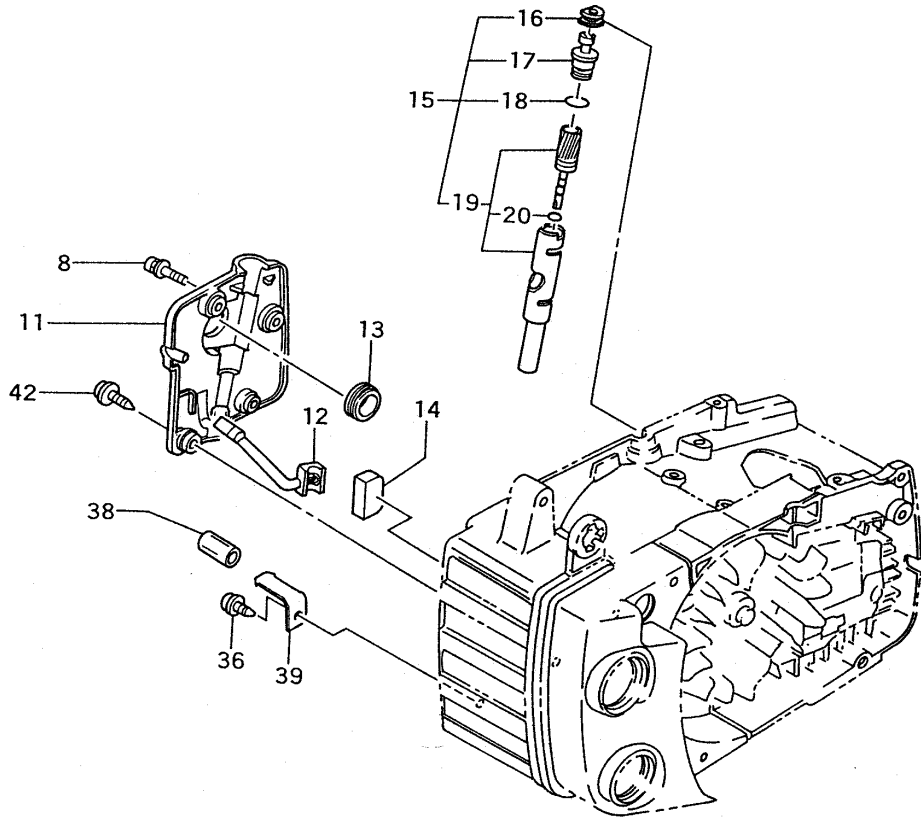

C08-09 TCS3401/S OIL PUMP

REF. NUMBER	PARTS NUMBER	PARTS DESCRIPTION	Q'TY	SERIAL NUMBER
008	669-5416	SCREW 5X14/WS	2	
011	668-6764	OIL PUMP COVER	1	
012	669-1223	OIL PIPE A	1	
013	668-6645	SCREW GEAR	1	
014	668-5156	AIR VENT SPONGE	1	
015	668-7325	OIL PUMP ASS'Y	1	
016	669-0957	OIL ADJUST GROMMET	1	
017	669-1070	OIL PUMP ADJUSTER	1	
018	669-5663	O-RING P-6	1	
019	668-6681	OIL PUMP CASE SET, SPARE	1	
020	669-5663	O-RING P-6	1	
036	668-5275	TAPPING SCREW D5X14	1	
038	668-5154	FUEL PIPE	1	
039	668-5155	CHAIN CATCHER	1	
042	668-5152	TAPPING SCREW D4.5X14	2