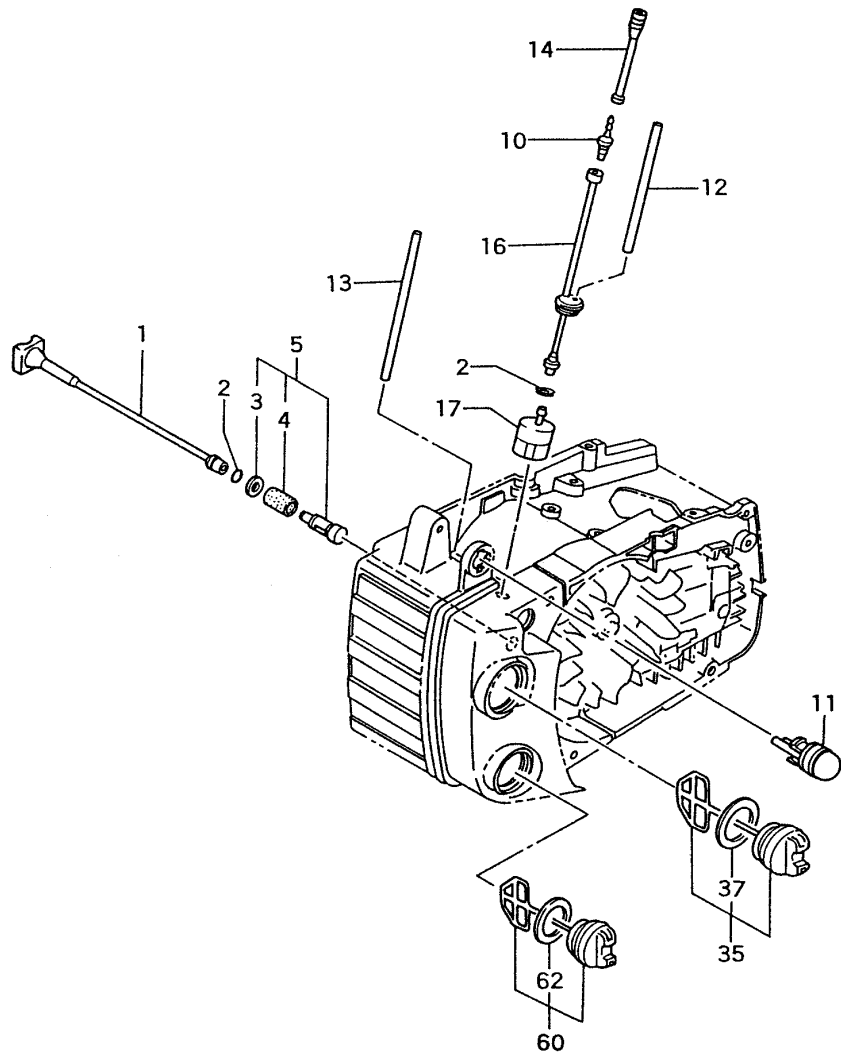

C08-05 TCS3401/S FUEL LINE/OIL FILTER

REF. NUMBER	PARTS NUMBER	PARTS DESCRIPTION	Q'TY	SERIAL NUMBER
001	669-1121	OIL PIPE B	1	
002	669-2312	CLIP 7	2	
003	668-4661	WASHER 5	1	
004	669-0919	OIL FILTER	1	
005	668-5249	OIL FILTER BODY ASS'Y	1	
010	668-5196	PIPE JOINT	1	
011	668-5139	PRIMING PUMP COMP.	1	
012	668-5267	FUEL PIPE 2.5X4X90	1	
013	669-2353	FUEL PIPE 2.5X4X210	1	
014	668-5195	RUBBER PIPE	1	
016	668-8155	SHIELD TUBE	1	
017	668-5199	PUMP FILTER BODY	1	
035	668-5180	TANK CAP ASS'Y	1	
037	668-5179	TANK CAP PACKING	1	
060	668-5178	OIL TANK CAP ASS'Y	1	
062	668-5177	OIL TANK CAP PACKING	1