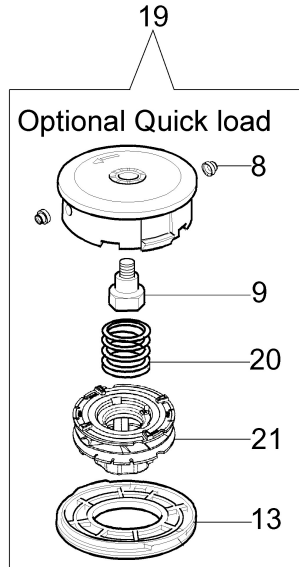

Illustration Accessories

Ref.Nu	Qty	Part number	Description	Validity from	Validity till	Notes	Bulletin
1	1	61459100	Complete nylon head Ø 2,4				BT3-076-08/07
2	1	3960040R	Screw				
3	1	4174278R	Plate				
4	4	3802004DR	Screw				
5	1	4179113AR	Skirt w/blade				
6	1	4174275R	Blade				
7	1	61280332	Guard				
8	2	4199005AR	Bushing				
9	1	4199008B	Insert (male)				
10	1	4199004	Spring				
11	1	4199052	Nylon spool				
12	1	4199026A	Cover				BT3-076-08/07
13	1	4199046	Cover				BT3-076-08/07
14	1	61052031R	Tool kit				
15	1	63050018AR	Harness				
16	1	61052063	Labels kit				
17	1	61459100	Complete nylon head Ø 2,4				
18	1	4095673BR	3-tooth blade				
19	1	63129007	Longlife nylon head Ø2,4mm				BT2-023-01/08
20	1	61110076	Insert (female)				
21	1	4199049	Nylon spool				
22	1	61110076	Insert (female)				
23	1	63050016	Hooking spring				
24	1	63129007	Longlife nylon head Ø2,4mm