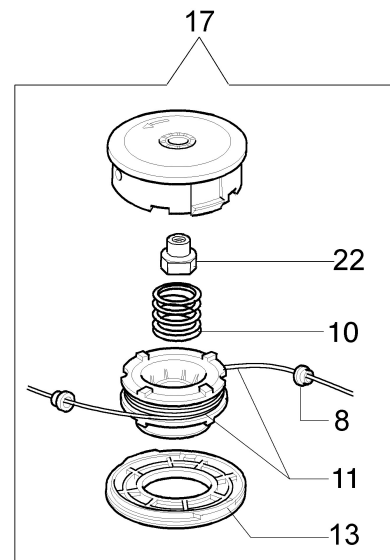

Illustration Accessories

Ref.Nu	Qty	Part number	Description	Validity from	Validity till	Notes	Bulletin
1	1	61459100	Complete nylon head Ø 2,4				BT3-076-08/07
2	1	3960040R	Screw				
3	1	4174278R	Plate				
4	4	3802004DR	Screw				
5	1	4179113AR	Skirt w/blade				
6	1	4174275R	Blade				
7	1	61280332	Guard				
8	2	4199005AR	Bushing				
9	1	4199008B	Insert (male)				
10	1	4199004	Spring				
11	1	4199052	Nylon spool				
12	1	4199026A	Cover				BT3-076-08/07
13	1	4199046	Cover				BT3-076-08/07
14	1	61052031R	Tool kit				
15	1	63050018AR	Harness				
16	1	61052063	Labels kit				
17	1	61459100	Complete nylon head Ø 2,4				
18	1	4095673BR	3-tooth blade				
19	1	63129007	Longlife nylon head Ø2,4mm				BT2-023-01/08
20	1	61110076	Insert (female)				
21	1	4199049	Nylon spool				
22	1	61110076	Insert (female)				
23	1	63050016	Hooking spring				
24	1	63129007	Longlife nylon head Ø2,4mm