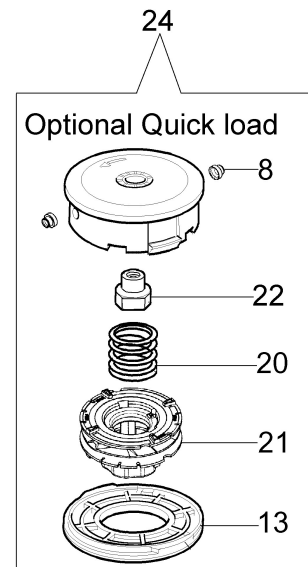

Illustration Accessories

Ref.Nu	Qty	Part number	Description	Validity from	Validity till	Notes	Bulletin
1	1	61459100	Complete nylon head Ø 2,4				BT3-076-08/07
2	1	3960040R	Screw				
3	1	4174278R	Plate				
4	4	3802004DR	Screw				
5	1	4179113AR	Skirt w/blade				
6	1	4174275R	Blade				
7	1	61280332	Guard				
8	2	4199005AR	Bushing				
9	1	4199008B	Insert (male)				
10	1	4199004	Spring				
11	1	4199052	Nylon spool				
12	1	4199026A	Cover				BT3-076-08/07
13	1	4199046	Cover				BT3-076-08/07
14	1	61052031R	Tool kit				
15	1	63050018AR	Harness				
16	1	61052063	Labels kit				
17	1	61459100	Complete nylon head Ø 2,4				
18	1	4095673BR	3-tooth blade				
19	1	63129007	Longlife nylon head Ø2,4mm				BT2-023-01/08
20	1	61110076	Insert (female)				
21	1	4199049	Nylon spool				
22	1	61110076	Insert (female)				
23	1	63050016	Hooking spring				
24	1	63129007	Longlife nylon head Ø2,4mm