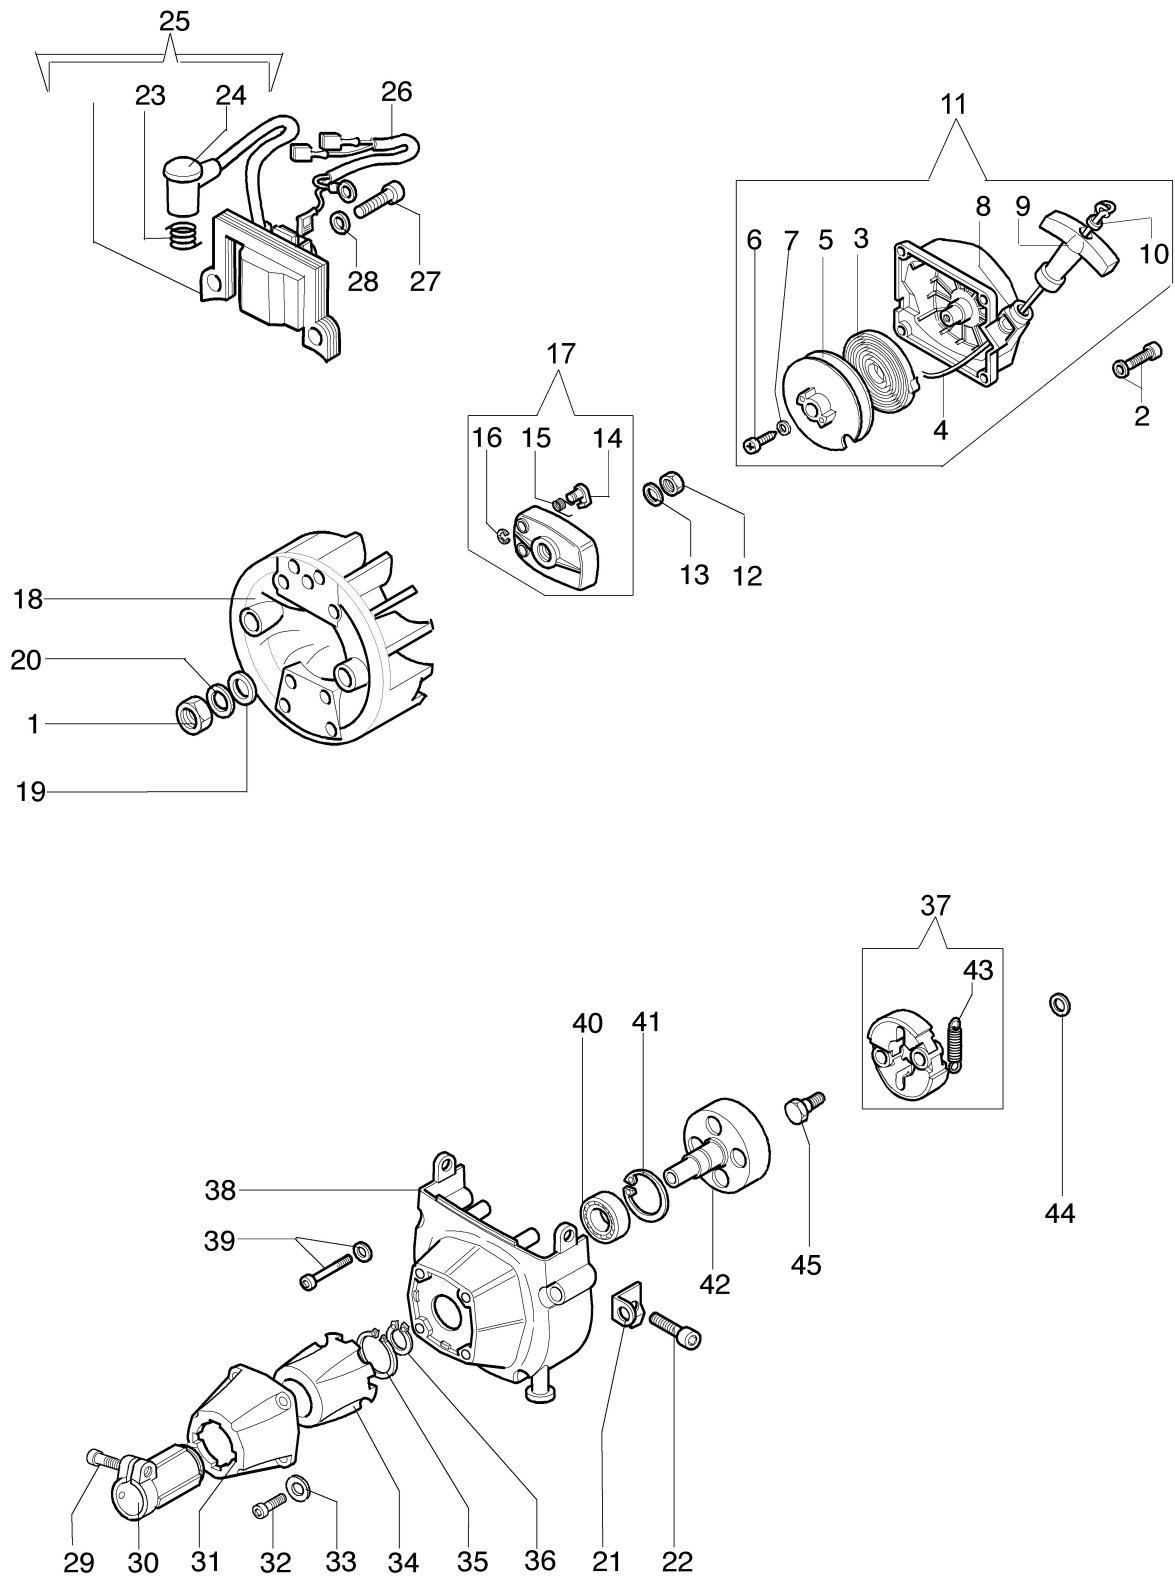

Illustration Starter Assy and Clutch

Illustration Starter assy and clutch

Ref.Nu	Qty	Part number	Description	Validity from	Validity till	Notes	Bulletin
1	1	3912009	Nut				
2	4	61052008R	Screw				
3	1	004000132R	Spring				
4	1	4098073R	Starter rope				
5	1	072700085BR	Pulley				
6	1	094600041AR	Screw				
7	1	3918005R	Washer				
8	1	072700089R	Bushing				
9	1	093500397	Starter handle				
10	1	006000829	Washer				
11	1	072700468AR	Starter assy				
12	1	072700235	Nut				
13	1	3916009R	Washer				
14	2	072700087	Pawl				
15	2	072700088R	Spring				
16	2	3026004	Ring				
17	1	072700466R	Clutch driver				
18	1	074000378R	Flywheel				
19	1	3818011AR	Washer				
20	1	3916010R	Washer				
21	1	072700072	Support				
22	1	3801010R	Screw				
23	1	094600169AR	Spring				
24	1	094600097AR	Spark plug cap				
25	1	072700391R	Ignition coil				
26	1	4179087A	Cable				
27	2	006000064	Screw				
28	2	3833073R	Washer				
29	1	3801022R	Screw				
30	1	073300070	Sleeve				
31	1	074000212R	Cover				
32	4	3801011R	Screw				
33	4	072700189	Washer				
34	1	074000027	AV-mount				
35	1	074000030	Ring				
36	1	3024015R	Ring				
37	1	4191153BR	Clutch				
38	1	072700472AR	Starter case				
39	4	61052005	Screw				
40	1	3035042R	Bearing				
41	1	3025022R	Ring				
42	1	4196048R	Clutch drum				
43	1	4191028R	Spring				
44	2	072700188	Washer				
45	2	4191027FR	Pin