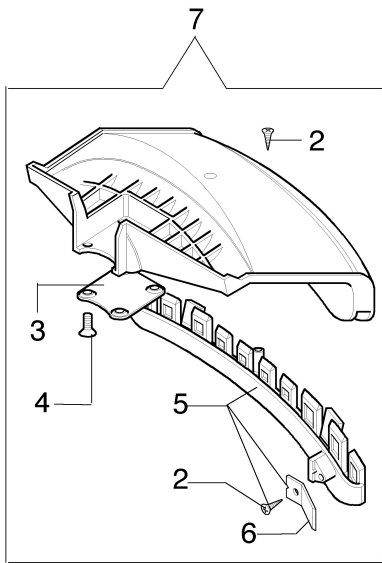

Illustration Accessories

Ref.Nu	Qty	Part number	Description	Validity from	Validity till	Notes	Bulletin
1	1	61459100	Complete nylon head Ø 2,4				BT3-076-08/07
2	1	3960040R	Screw				
3	1	4174278R	Plate				
4	4	3802004DR	Screw				
5	1	4179113AR	Skirt w/blade				
6	1	4174275R	Blade				
7	1	61280332	Guard				
8	2	4199005AR	Bushing				
9	1	4199008B	Insert (male)				
10	1	4199004	Spring				
11	1	4199052	Nylon spool				
12	1	4199026A	Cover				BT3-076-08/07
13	1	4199046	Cover				BT3-076-08/07
14	1	61052031R	Tool kit				
15	1	63050018AR	Harness				
16	1	61052063	Labels kit				
17	1	61459100	Complete nylon head Ø 2,4				
18	1	4095673BR	3-tooth blade				
19	1	63129007	Longlife nylon head Ø2,4mm				BT2-023-01/08
20	1	61110076	Insert (female)				
21	1	4199049	Nylon spool				
22	1	61110076	Insert (female)				
23	1	63050016	Hooking spring				
24	1	63129007	Longlife nylon head Ø2,4mm