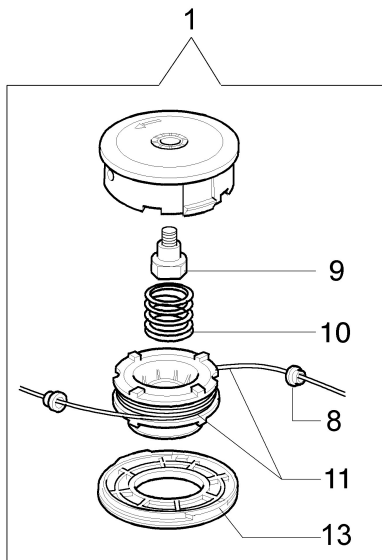

Illustration Accessories

Ref.Nu	Qty	Part number	Description	Validity from	Validity till	Notes	Bulletin
1	1	61459100	Complete nylon head Ø 2,4				BT3-076-08/07
2	1	3960040R	Screw				
3	1	4174278R	Plate				
4	4	3802004DR	Screw				
5	1	4179113AR	Skirt w/blade				
6	1	4174275R	Blade				
7	1	61280332	Guard				
8	2	4199005AR	Bushing				
9	1	4199008B	Insert (male)				
10	1	4199004	Spring				
11	1	4199052	Nylon spool				
12	1	4199026A	Cover				BT3-076-08/07
13	1	4199046	Cover				BT3-076-08/07
14	1	61052031R	Tool kit				
15	1	63050018AR	Harness				
16	1	61052063	Labels kit				
17	1	61459100	Complete nylon head Ø 2,4				
18	1	4095673BR	3-tooth blade				
19	1	63129007	Longlife nylon head Ø2,4mm				BT2-023-01/08
20	1	61110076	Insert (female)				
21	1	4199049	Nylon spool				
22	1	61110076	Insert (female)				
23	1	63050016	Hooking spring				
24	1	63129007	Longlife nylon head Ø2,4mm