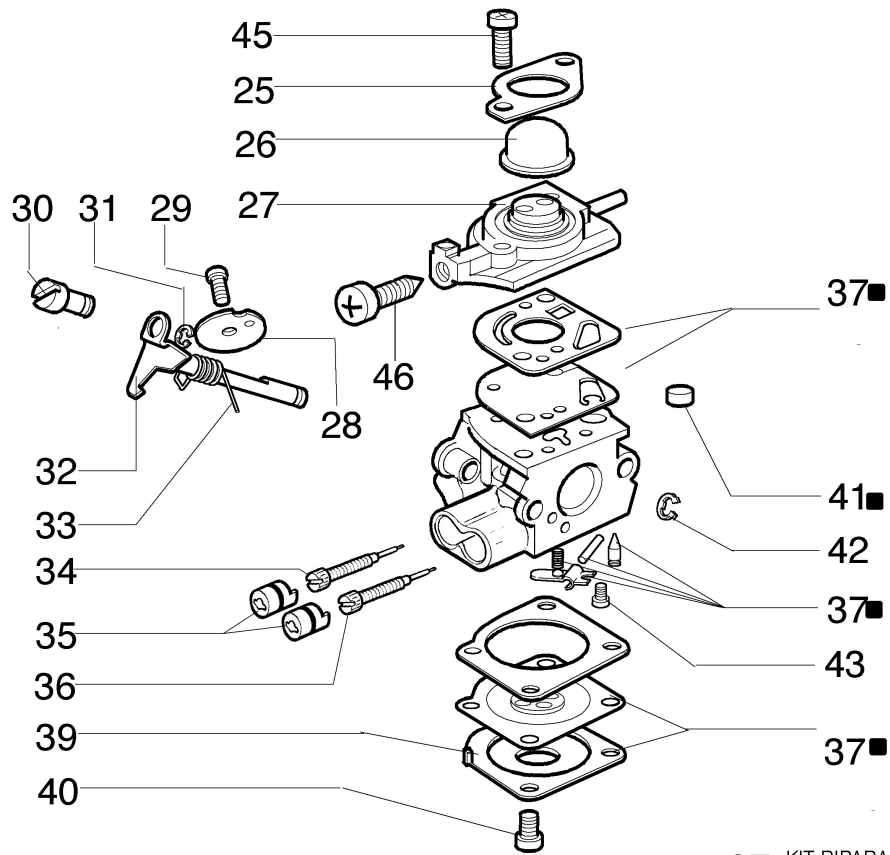

44

ZAMA C1Q-E10

■ 37 KIT RIPARAZIONE
REPAIR KIT

Illustration Carburetor C1Q-E10

Ref.Nu	Qty	Part number	Description	Validity from	Validity till	Notes	Bulletin
25	1	2318526	Cover				
26	1	2318875	Pump				
27	1	2318685	Cover				
28	1	2318872	Shutter				
29	1	2318388	Screw				
30	1	2318412	Hooking spring				
31	1	2318520R	Carburetor C1Q-E3				
32	1	2318689	Shaft				
33	1	2318528	Spring				
34	1	2318697	Screw L				
35	2	2318687	Caps-lock				
36	1	2318696	Screw H				
37	1	2318886	Repair kit				
39	1	2318880	Cover				
40	4	2318522	Screw				
41	1	2318392	Filter				
42	1	2318535	Ring				
43	1	2318520R	Carburetor C1Q-E3				
44	1	2318690R	Carburetor WT-460B				
45	2	2318521	Screw				
46	1	2318876	Screw