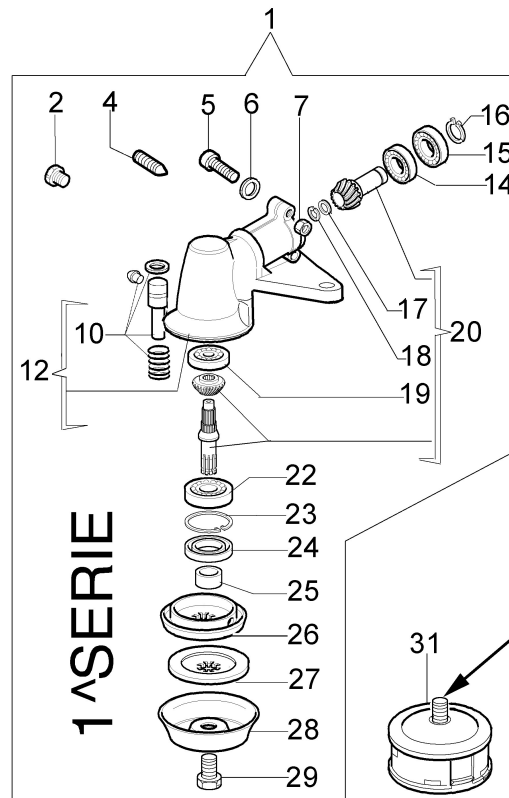

Illustration Accessories

Ref.Nu	Qty	Part number	Description	Validity from	Validity till	Notes	Bulletin
1	2	3960040R	Screw				
2	1	4174275R	Blade				
3	1	61380126	Skirt w/blade				
4	4	3802004DR	Screw				
5	1	4174278R	Plate				
6	1	61380125	Guard kit				
7	1	4199008B	Insert (male)				
8	1	63030007	Spring				
9	1	63032003BR	Nylon spool Ø3,5				
10	2	4199005AR	Bushing				
11	1	63032003BR	Nylon spool Ø3,5				
12	1	63039001B	Tap'n go head with 2 nylon lines Ø3,5				
13	1	4174113A	Plate				
14	1	4174117A	Grip-end				
15	1	4174157	Tape (red)				
16	1	4174111A	Key				
17	1	4098812A	Spring				
18	1	4174163	Harness				
19	1	4095665BR	3-tooth blade				
20	1	63070003AR	Harness				
21	1	63070025	Buckle set				
22	1	4191240	Tool kit				
23	1	61110051	Labels kit				
24	1	61112061A	Complete nylon head Ø 3,5				
25	1	61110076	Insert (female)				
26	1	4174280	Disc guard				
27	1	4174279R	Disc guard				
28	4	3802004DR	Screw				
29	1	63070036	Hooking spring				
30	1	63030002R	Cover				
31	1	63030004R	Knob				
32	1	63030002R	Cover				
33	1	63030007	Spring				
34	1	63070039R	Hook				