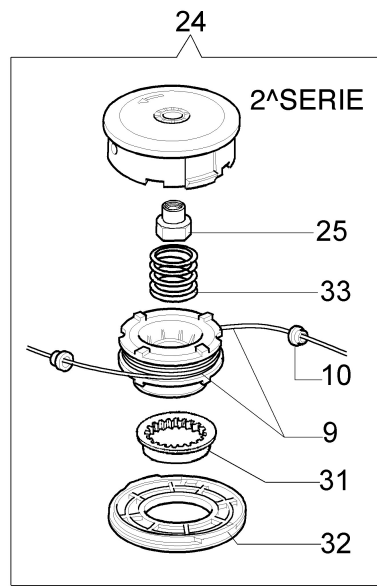

Ref.Nu	Qty	Part number	Description	Validity from	Validity till	Notes	Bulletin
1	1	61110098A	Carburetor kit WYK-143A				
2	1	2318703	Washer				
3	1	2318580	Screw				
4	1	2318813	Support				
5	1	2318568	Spring				
6	1	2318674	Repair kit				
7	1	2318571	Cover				
8	1	2318572	Primer pump				
9	4	2318585	Screw				
10	1	003300204	Fuel filter				
11	1	2318701	O-ring				
12	1	2318577	Adjuster nut				
13	1	2318570	Primer body				
14	1	2318189	Ring				
15	1	2318843	Valve				
16	1	2318842	Pump body				
17	1	2318592	Valve				
18	1	2318623	Jet				
19	1	2318569	Screw				
20	1	003300201	Spindle				
21	1	2318968BR	Carburetor WYK-143B				
22	1	2318969	Primer body				
23	1	2318674	Repair kit				
24	1	2318674	Repair kit				

Illustration Accessories

Ref.Nu	Qty	Part number	Description	Validity from	Validity till	Notes	Bulletin
1	2	3960040R	Screw				
2	1	4174275R	Blade				
3	1	61380126	Skirt w/blade				
4	4	3802004DR	Screw				
5	1	4174278R	Plate				
6	1	61380125	Guard kit				
7	1	4199008B	Insert (male)				
8	1	63030007	Spring				
9	1	63032003BR	Nylon spool Ø3,5				
10	2	4199005AR	Bushing				
11	1	63032003BR	Nylon spool Ø3,5				
12	1	63039001B	Tap'n go head with 2 nylon lines Ø3,5				
13	1	4174113A	Plate				
14	1	4174117A	Grip-end				
15	1	4174157	Tape (red)				
16	1	4174111A	Key				
17	1	4098812A	Spring				
18	1	4174163	Harness				
19	1	4095665BR	3-tooth blade				
20	1	63070003AR	Harness				
21	1	63070025	Buckle set				
22	1	4191240	Tool kit				
23	1	61110051	Labels kit				
24	1	61112061A	Complete nylon head Ø 3,5				
25	1	61110076	Insert (female)				
26	1	4174280	Disc guard				
27	1	4174279R	Disc guard				
28	4	3802004DR	Screw				
29	1	63070036	Hooking spring				
30	1	63030002R	Cover				
31	1	63030004R	Knob				
32	1	63030002R	Cover				
33	1	63030007	Spring				
34	1	63070039R	Hook				