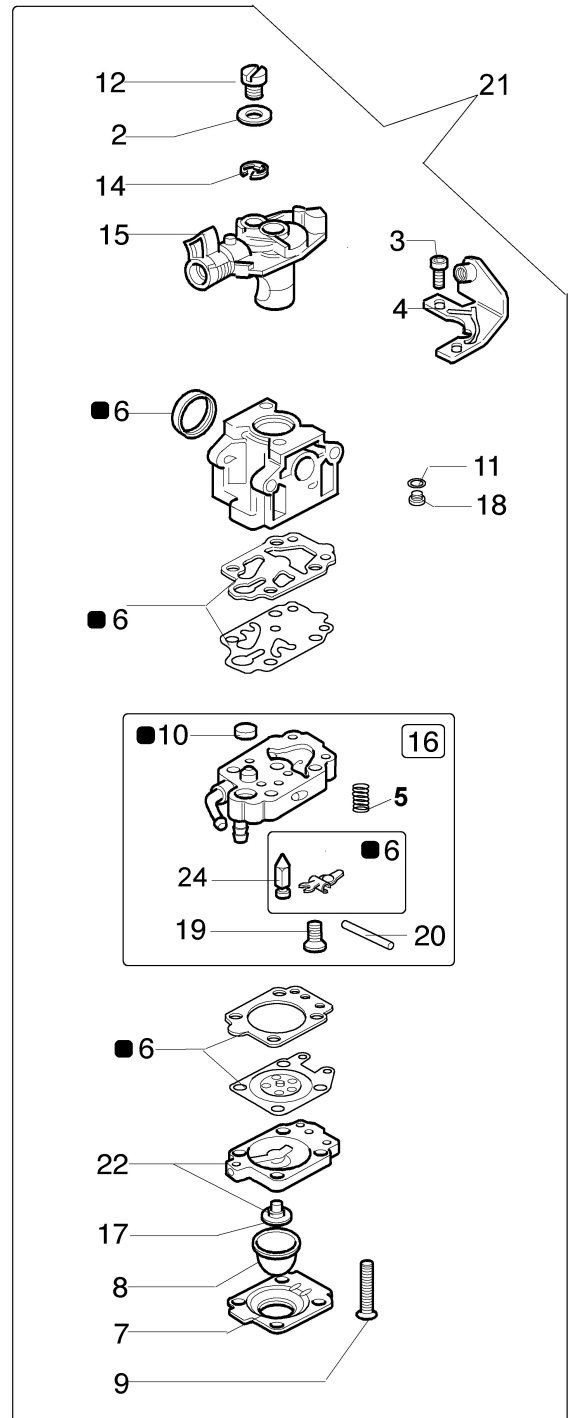

6 KIT RIPARAZIONE
REPAIR SET

per i modelli con filtro aria in carta
for mod.with paper air filter