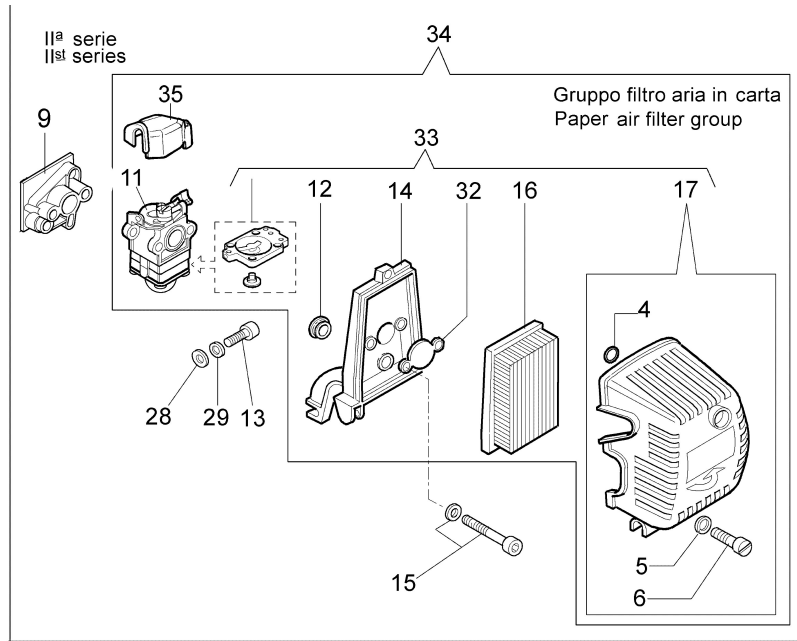

Illustration Tank and air filter