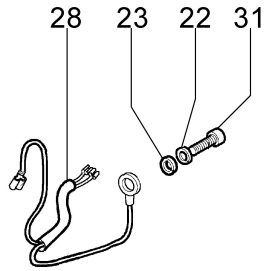

Illustration Starter assy and clutch

Illustration Starter assy and clutch

Ref.Nu	Qty	Part number	Description	Validity from	Validity till	Notes	Bulletin
1	1	3912012	Nut				
2	4	4175089A	Screw				
4	2	3818011AR	Washer				
5	1	4191018BR	Starter pulley				
6	1	3960111	Screw				
7	1	3918006	Washer				
8	1	004000132R	Spring				
9	1	4098073R	Starter rope				
10	1	4191020A	Starter handle				
11	1	006000829	Washer				
12	1	61042001DR	Starter assy				
13	1	3933038	Nut				
14	2	4191016R	Pawl				
15	2	4191017A	Spring				
16	2	3064010R	Washer				
17	2	3024007R	Ring				
18	1	4191143R	Clutch driver				
19	1	3916010R	Washer				
20	1	61110292R	Flywheel				
21	2	4191027FR	Pin				
22	2	3819006R	Washer				
23	2	3916005R	Washer				
28	1	61250282AR	Cable	SN 1791407249			BT3-115-01/12
28	1	61110105	Cable		SN 1791407248		BT3-115-01/12
29	1	4098064R	Spark plug cap				
30	1	61110153AR	Ignition coil				
31	2	3801013R	Screw				
32	4	3801082	Screw				
33	1	4191030R	Clutch drum				
34	1	3023008R	Plug				
35	1	3901008R	Screw				
36	1	3035042R	Bearing				
37	1	3025022R	Ring				
38	1	61042060FR	Starter case				BT3-072-02/07,
39	1	3801027R	Screw				
40	1	3914006R	Nut				
41	1	094100014	Spark plug cap				
42	1	094600169AR	Spring				
43	1	61120077R	Flywheel				
44	1	4196142R	Ignition coil				
45	1	4191028R	Spring				
46	1	4191153BR	Clutch				