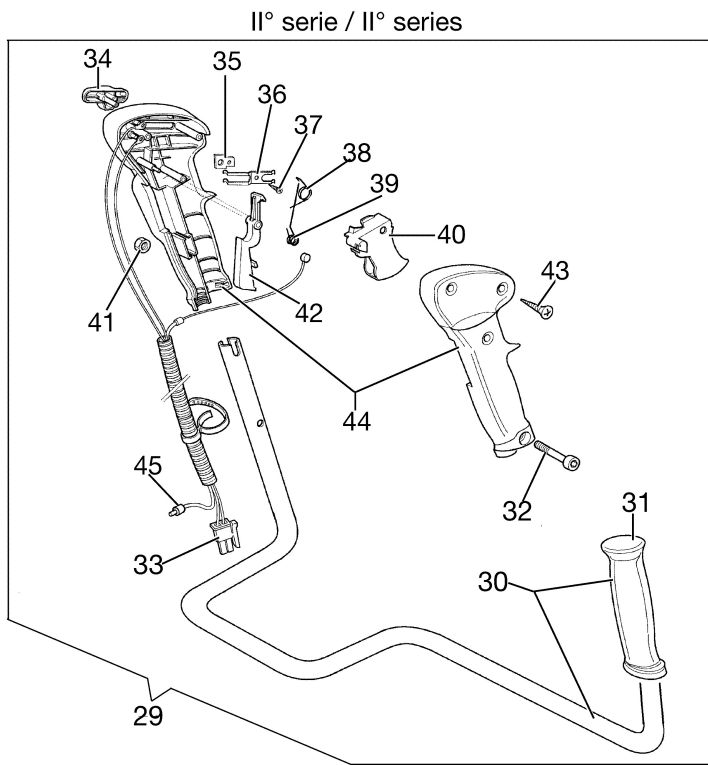

Illustration Starter assy and clutch

Illustration Starter assy and clutch

Ref.Nu	Qty	Part number	Description	Validity from	Validity till	Notes	Bulletin
1	1	3912012	Nut				
2	4	4175089A	Screw				
4	2	3818011AR	Washer				
5	1	4191018BR	Starter pulley				
6	1	3960111	Screw				
7	1	3918006	Washer				
8	1	004000132R	Spring				
9	1	4098073R	Starter rope				
10	1	4191020A	Starter handle				
11	1	006000829	Washer				
12	1	61042001DR	Starter assy				
13	1	3933038	Nut				
14	2	4191016R	Pawl				
15	2	4191017A	Spring				
16	2	3064010R	Washer				
17	2	3024007R	Ring				
18	1	4191143R	Clutch driver				
19	1	3916010R	Washer				
20	1	61110292R	Flywheel				
21	2	4191027FR	Pin				
22	2	3819006R	Washer				
23	2	3916005R	Washer				
28	1	61250282AR	Cable	SN 1791407249			BT3-115-01/12
28	1	61110105	Cable		SN 1791407248		BT3-115-01/12
29	1	4098064R	Spark plug cap				
30	1	61110153AR	Ignition coil				
31	2	3801013R	Screw				
32	4	3801082	Screw				
33	1	4191030R	Clutch drum				
34	1	3023008R	Plug				
35	1	3901008R	Screw				
36	1	3035042R	Bearing				
37	1	3025022R	Ring				
38	1	61042060FR	Starter case				BT3-072-02/07,
39	1	3801027R	Screw				
40	1	3914006R	Nut				
41	1	094100014	Spark plug cap				
42	1	094600169AR	Spring				
43	1	61120077R	Flywheel				
44	1	4196142R	Ignition coil				
45	1	4191028R	Spring				
46	1	4191153BR	Clutch				