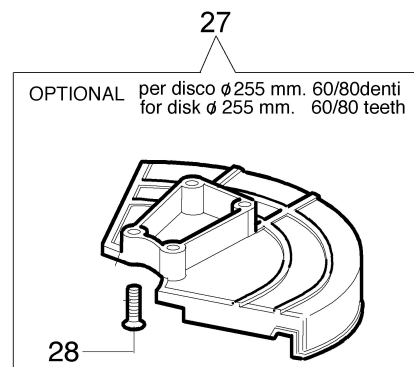

Illustration Accessories

Ref.Nu	Qty	Part number	Description	Validity from	Validity till	Notes	Bulletin
1	2	3960040R	Screw				
2	1	4174275R	Blade				
3	1	61380126	Skirt w/blade				
4	4	3802004DR	Screw				
5	1	4174278R	Plate				
6	1	61380125	Guard kit				
7	1	4199008B	Insert (male)				
8	1	63030007	Spring				
9	1	63032003BR	Nylon spool Ø3,5				
10	2	4199005AR	Bushing				
11	1	63032003BR	Nylon spool Ø3,5				
12	1	63039001B	Tap'n go head with 2 nylon lines Ø3,5				
13	1	4174113A	Plate				
14	1	4174117A	Grip-end				
15	1	4174157	Tape (red)				
16	1	4174111A	Key				
17	1	4098812A	Spring				
18	1	4174163	Harness				
19	1	4095665BR	3-tooth blade				
20	1	63070003AR	Harness				
21	1	63070025	Buckle set				
22	1	4191240	Tool kit				
23	1	61110051	Labels kit				
24	1	61112061A	Complete nylon head Ø 3,5				
25	1	61110076	Insert (female)				
26	1	4174280	Disc guard				
27	1	4174279R	Disc guard				
28	4	3802004DR	Screw				
29	1	63070036	Hooking spring				
30	1	63030002R	Cover				
31	1	63030004R	Knob				
32	1	63030002R	Cover				
33	1	63030007	Spring				
34	1	63070039R	Hook				