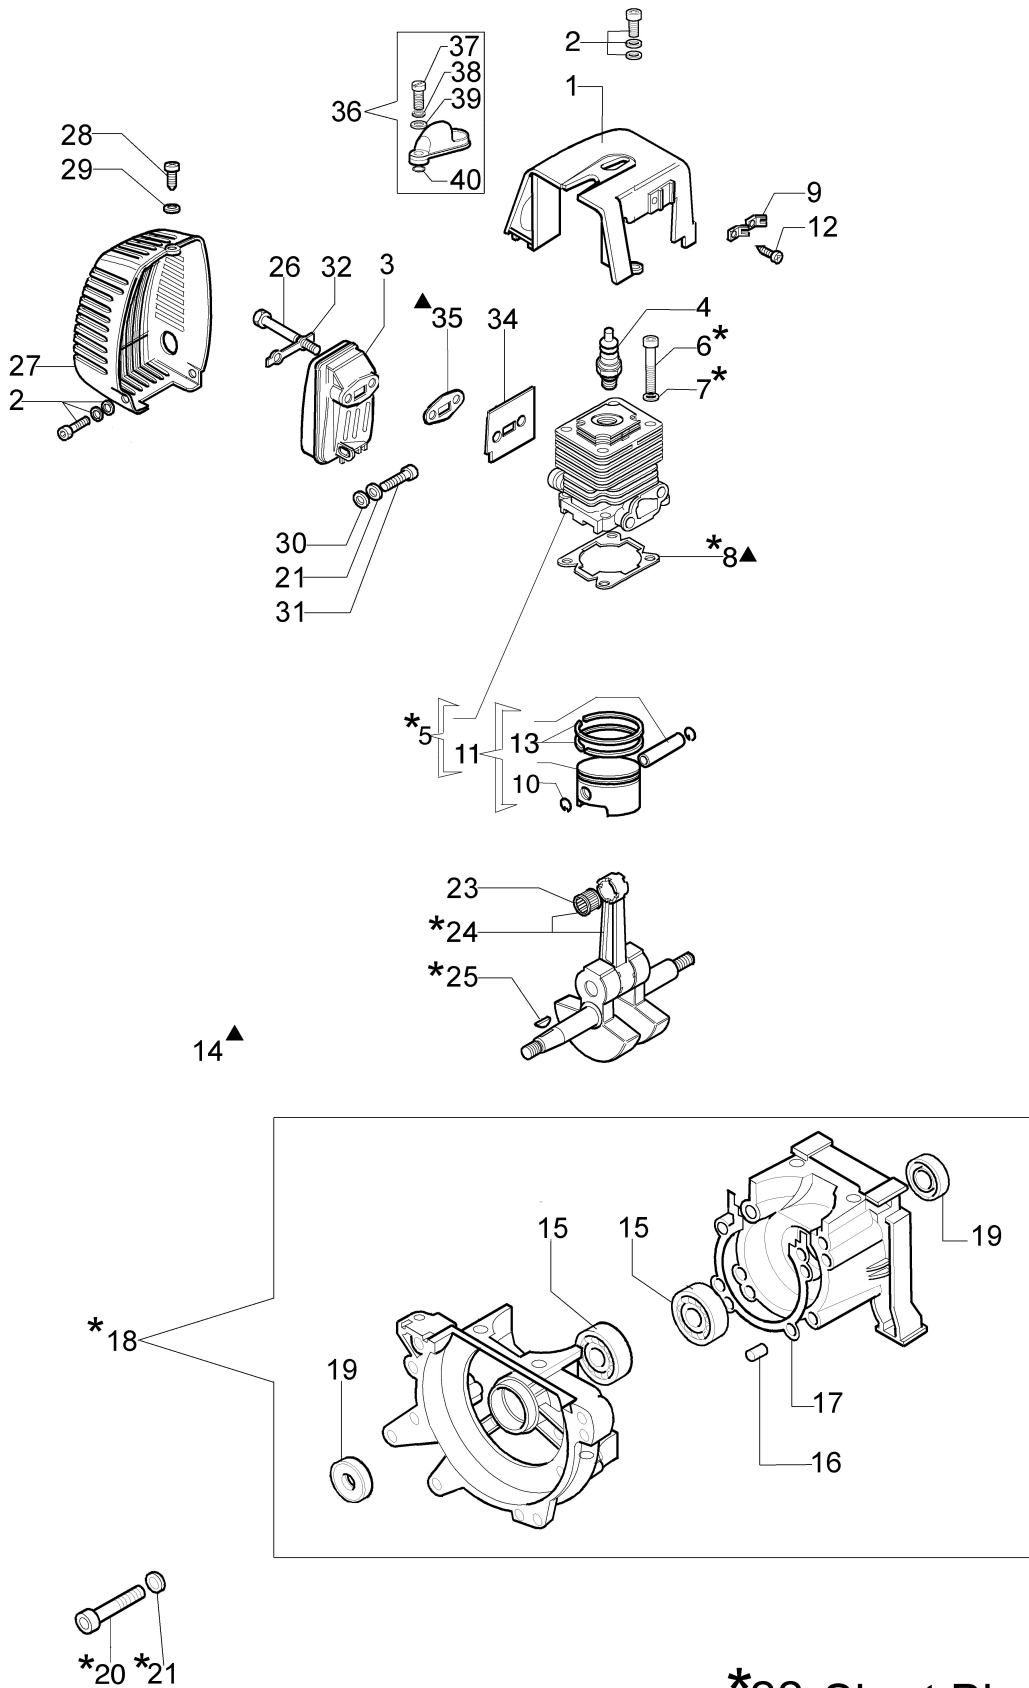

Bevel gear

Illustrated parts list (Head "Load and Go" Ø130)

***22 Short Block**

Illustration Engine

Ref.Nu	Qty	Part number	Description	Validity from	Validity till	Notes	Bulletin
1	1	61110032BR	Cylinder cover				
2	3	4175089A	Screw				
3	1	61110012FR	Muffler	SN 1793371737			BT3-126-10/13
4	1	3055115	Spark plug bpmr7a				
5	1	61112176	Complete cylinder Ø45	SN 1791104852			BT3-087-07/09, BT3-112-11/11
6	4	3801034	Screw				
7	4	3819010R	Washer				
8	1	61110005R	Gasket				
9	2	4191069BR	Plate		SN 1791407248		BT3-115-01/12
10	2	007201198R	Ring	SN 1791104852			BT3-112-11/11
10	2	4191005	Ring		SN 1791104851		BT3-087-07/09, BT3-112-11/11
11	1	61112036C	Piston assy Ø45	SN 1791104852			BT3-087-07/09,
12	2	3960030R	Screw		SN 1791407248		BT3-115-01/12
13	2	50080013R	Piston ring Ø45				BT3-087-07/09,
14	1	61110068B	Gasket set				
15	2	3034012R	Bearing				
16	2	3023008R	Plug				
17	1	4191012R	Gasket				
18	1	61110145A	Crankcase assy				
19	2	3050015AR	Seal ring				
20	4	3801035	Screw				
21	4	3819006R	Washer				
22	1	61112043AR	Short block				
23	1	3037014R	Bearing				
24	1	4191214	Crankshaft				
25	1	3028013R	Key				
26	2	3806054AR	Screw				
27	1	61110230BR	Muffler cover				
28	1	3960017AR	Screw				
29	1	3916004R	Washer				
30	1	3916005R	Washer				
31	2	3801011R	Screw				
32	1	61110017R	Plate				
34	1	61110046	Gasket				
35	1	61110054R	Gasket				
36	1	61112162BR	Guard				
37	1	3908032R	Screw				
38	1	3819010R	Washer				
39	1	3916006R	Washer				
40	1	008200282R	O-ring				