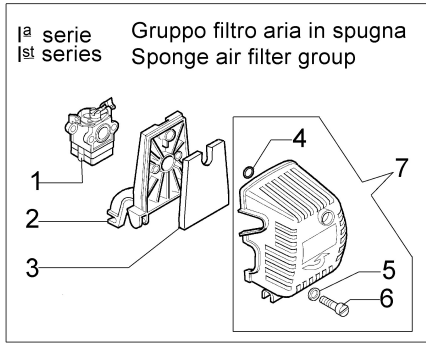

Illustration Tank and air filter