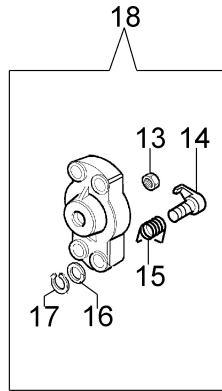

Illustration Starter assy and clutch

Illustration Starter assy and clutch

Ref.Nu	Qty	Part number	Description	Validity from	Validity till	Notes	Bulletin
1	1	3912012	Nut				
2	4	4175089A	Screw				
4	2	3818011AR	Washer				
5	1	4191018BR	Starter pulley				
6	1	3960111	Screw				
7	1	3918006	Washer				
8	1	004000132R	Spring				
9	1	4098073R	Starter rope				
10	1	4191020A	Starter handle				
11	1	006000829	Washer				
12	1	61042001DR	Starter assy				
13	1	3933038	Nut				
14	2	4191016R	Pawl				
15	2	4191017A	Spring				
16	2	3064010R	Washer				
17	2	3024007R	Ring				
18	1	4191143R	Clutch driver				
19	1	3916010R	Washer				
20	1	61110292R	Flywheel				
21	2	4191027FR	Pin				
22	2	3819006R	Washer				
23	2	3916005R	Washer				
28	1	61250282AR	Cable	SN 1791407249			BT3-115-01/12
28	1	61110105	Cable		SN 1791407248		BT3-115-01/12
29	1	4098064R	Spark plug cap				
30	1	61110153AR	Ignition coil				
31	2	3801013R	Screw				
32	4	3801082	Screw				
33	1	4191030R	Clutch drum				
34	1	3023008R	Plug				
35	1	3901008R	Screw				
36	1	3035042R	Bearing				
37	1	3025022R	Ring				
38	1	61042060FR	Starter case				BT3-072-02/07,
39	1	3801027R	Screw				
40	1	3914006R	Nut				
41	1	094100014	Spark plug cap				
42	1	094600169AR	Spring				
43	1	61120077R	Flywheel				
44	1	4196142R	Ignition coil				
45	1	4191028R	Spring				
46	1	4191153BR	Clutch				