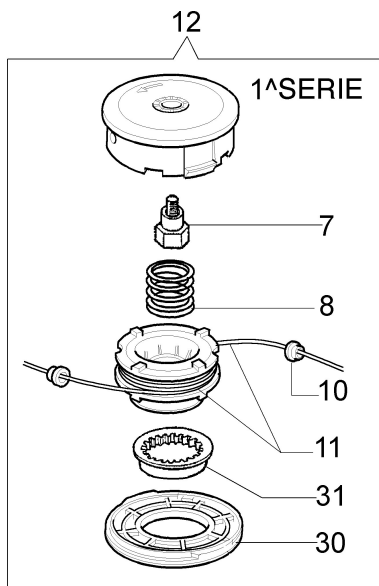

Ref.Nu	Qty	Part number	Description	Validity from	Validity till	Notes	Bulletin
1	1	61110098A	Carburetor kit WYK-143A				
2	1	2318703	Washer				
3	1	2318580	Screw				
4	1	2318813	Support				
5	1	2318568	Spring				
6	1	2318674	Repair kit				
7	1	2318571	Cover				
8	1	2318572	Primer pump				
9	4	2318585	Screw				
10	1	003300204	Fuel filter				
11	1	2318701	O-ring				
12	1	2318577	Adjuster nut				
13	1	2318570	Primer body				
14	1	2318189	Ring				
15	1	2318843	Valve				
16	1	2318842	Pump body				
17	1	2318592	Valve				
18	1	2318623	Jet				
19	1	2318569	Screw				
20	1	003300201	Spindle				
21	1	2318968BR	Carburetor WYK-143B				
22	1	2318969	Primer body				
23	1	2318674	Repair kit				
24	1	2318674	Repair kit				

Illustration Accessories

Ref.Nu	Qty	Part number	Description	Validity from	Validity till	Notes	Bulletin
1	2	3960040R	Screw				
2	1	4174275R	Blade				
3	1	61380126	Skirt w/blade				
4	4	3802004DR	Screw				
5	1	4174278R	Plate				
6	1	61380125	Guard kit				
7	1	4199008B	Insert (male)				
8	1	63030007	Spring				
9	1	63032003BR	Nylon spool Ø3,5				
10	2	4199005AR	Bushing				
11	1	63032003BR	Nylon spool Ø3,5				
12	1	63039001B	Tap'n go head with 2 nylon lines Ø3,5				
13	1	4174113A	Plate				
14	1	4174117A	Grip-end				
15	1	4174157	Tape (red)				
16	1	4174111A	Key				
17	1	4098812A	Spring				
18	1	4174163	Harness				
19	1	4095665BR	3-tooth blade				
20	1	63070003AR	Harness				
21	1	63070025	Buckle set				
22	1	4191240	Tool kit				
23	1	61110051	Labels kit				
24	1	61112061A	Complete nylon head Ø 3,5				
25	1	61110076	Insert (female)				
26	1	4174280	Disc guard				
27	1	4174279R	Disc guard				
28	4	3802004DR	Screw				
29	1	63070036	Hooking spring				
30	1	63030002R	Cover				
31	1	63030004R	Knob				
32	1	63030002R	Cover				
33	1	63030007	Spring				
34	1	63070039R	Hook				