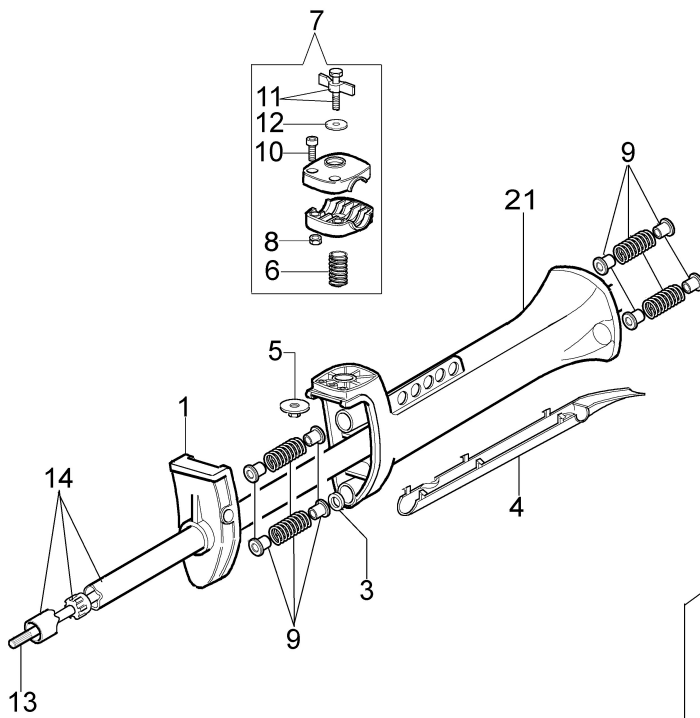

Illustration Starter assy and clutch

Illustration Starter assy and clutch

Ref.Nu	Qty	Part number	Description	Validity from	Validity till	Notes	Bulletin
1	1	3912012	Nut				
2	4	4175089A	Screw				
4	2	3818011AR	Washer				
5	1	4191018BR	Starter pulley				
6	1	3960111	Screw				
7	1	3918006	Washer				
8	1	004000132R	Spring				
9	1	4098073R	Starter rope				
10	1	4191020A	Starter handle				
11	1	006000829	Washer				
12	1	61042001DR	Starter assy				
13	1	3933038	Nut				
14	2	4191016R	Pawl				
15	2	4191017A	Spring				
16	2	3064010R	Washer				
17	2	3024007R	Ring				
18	1	4191143R	Clutch driver				
19	1	3916010R	Washer				
20	1	61110292R	Flywheel				
21	2	4191027FR	Pin				
22	2	3819006R	Washer				
23	2	3916005R	Washer				
28	1	61250282AR	Cable	SN 1791407249			BT3-115-01/12
28	1	61110105	Cable		SN 1791407248		BT3-115-01/12
29	1	4098064R	Spark plug cap				
30	1	61110153AR	Ignition coil				
31	2	3801013R	Screw				
32	4	3801082	Screw				
33	1	4191030R	Clutch drum				
34	1	3023008R	Plug				
35	1	3901008R	Screw				
36	1	3035042R	Bearing				
37	1	3025022R	Ring				
38	1	61042060FR	Starter case				BT3-072-02/07,
39	1	3801027R	Screw				
40	1	3914006R	Nut				
41	1	094100014	Spark plug cap				
42	1	094600169AR	Spring				
43	1	61120077R	Flywheel				
44	1	4196142R	Ignition coil				
45	1	4191028R	Spring				
46	1	4191153BR	Clutch				