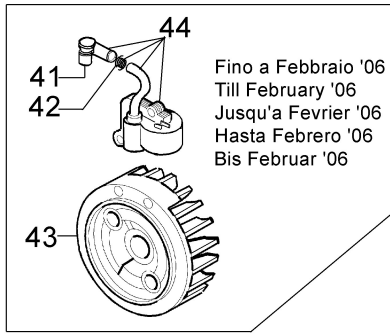

Illustration Starter assy and clutch

Illustration Starter assy and clutch

Ref.Nu	Qty	Part number	Description	Validity from	Validity till	Notes	Bulletin
1	1	3912012	Nut				
2	4	4175089A	Screw				
4	2	3818011AR	Washer				
5	1	4191018BR	Starter pulley				
6	1	3960111	Screw				
7	1	3918006	Washer				
8	1	004000132R	Spring				
9	1	4098073R	Starter rope				
10	1	4191020A	Starter handle				
11	1	006000829	Washer				
12	1	61042001DR	Starter assy				
13	1	3933038	Nut				
14	2	4191016R	Pawl				
15	2	4191017A	Spring				
16	2	3064010R	Washer				
17	2	3024007R	Ring				
18	1	4191143R	Clutch driver				
19	1	3916010R	Washer				
20	1	61110292R	Flywheel				
21	2	4191027FR	Pin				
22	2	3819006R	Washer				
23	2	3916005R	Washer				
28	1	61250282AR	Cable	SN 1791407249			BT3-115-01/12
28	1	61110105	Cable		SN 1791407248		BT3-115-01/12
29	1	4098064R	Spark plug cap				
30	1	61110153AR	Ignition coil				
31	2	3801013R	Screw				
32	4	3801082	Screw				
33	1	4191030R	Clutch drum				
34	1	3023008R	Plug				
35	1	3901008R	Screw				
36	1	3035042R	Bearing				
37	1	3025022R	Ring				
38	1	61042060FR	Starter case				BT3-072-02/07,
39	1	3801027R	Screw				
40	1	3914006R	Nut				
41	1	094100014	Spark plug cap				
42	1	094600169AR	Spring				
43	1	61120077R	Flywheel				
44	1	4196142R	Ignition coil				
45	1	4191028R	Spring				
46	1	4191153BR	Clutch				