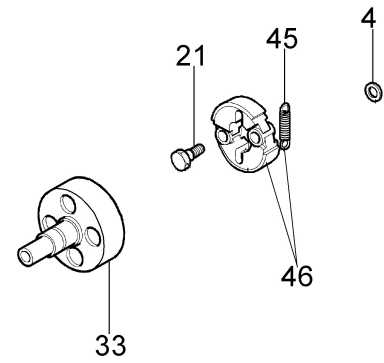

Illustration Starter assy and clutch

Illustration Starter assy and clutch

Ref.Nu	Qty	Part number	Description	Validity from	Validity till	Notes	Bulletin
1	1	3912012	Nut				
2	4	4175089A	Screw				
4	2	3818011AR	Washer				
5	1	4191018BR	Starter pulley				
6	1	3960111	Screw				
7	1	3918006	Washer				
8	1	004000132R	Spring				
9	1	4098073R	Starter rope				
10	1	4191020A	Starter handle				
11	1	006000829	Washer				
12	1	61042001DR	Starter assy				
13	1	3933038	Nut				
14	2	4191016R	Pawl				
15	2	4191017A	Spring				
16	2	3064010R	Washer				
17	2	3024007R	Ring				
18	1	4191143R	Clutch driver				
19	1	3916010R	Washer				
20	1	61110292R	Flywheel				
21	2	4191027FR	Pin				
22	2	3819006R	Washer				
23	2	3916005R	Washer				
28	1	61250282AR	Cable	SN 1791407249			BT3-115-01/12
28	1	61110105	Cable		SN 1791407248		BT3-115-01/12
29	1	4098064R	Spark plug cap				
30	1	61110153AR	Ignition coil				
31	2	3801013R	Screw				
32	4	3801082	Screw				
33	1	4191030R	Clutch drum				
34	1	3023008R	Plug				
35	1	3901008R	Screw				
36	1	3035042R	Bearing				
37	1	3025022R	Ring				
38	1	61042060FR	Starter case				BT3-072-02/07,
39	1	3801027R	Screw				
40	1	3914006R	Nut				
41	1	094100014	Spark plug cap				
42	1	094600169AR	Spring				
43	1	61120077R	Flywheel				
44	1	4196142R	Ignition coil				
45	1	4191028R	Spring				
46	1	4191153BR	Clutch				