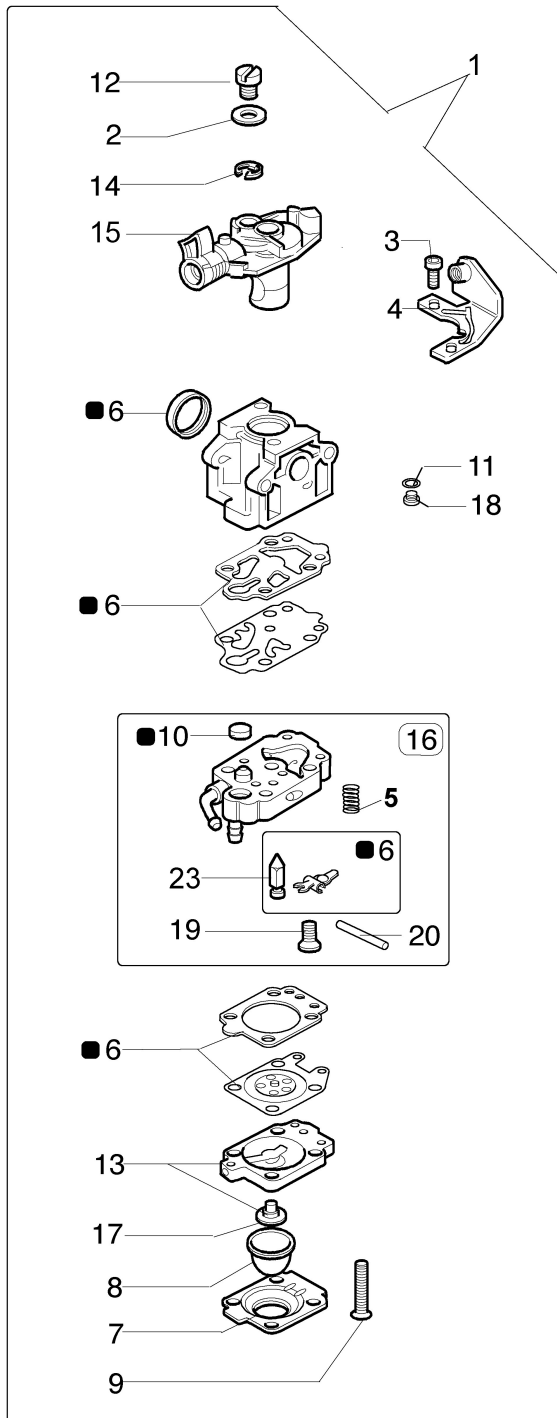

per i modelli con filtro aria in spugna
for mod.with sponge air filter