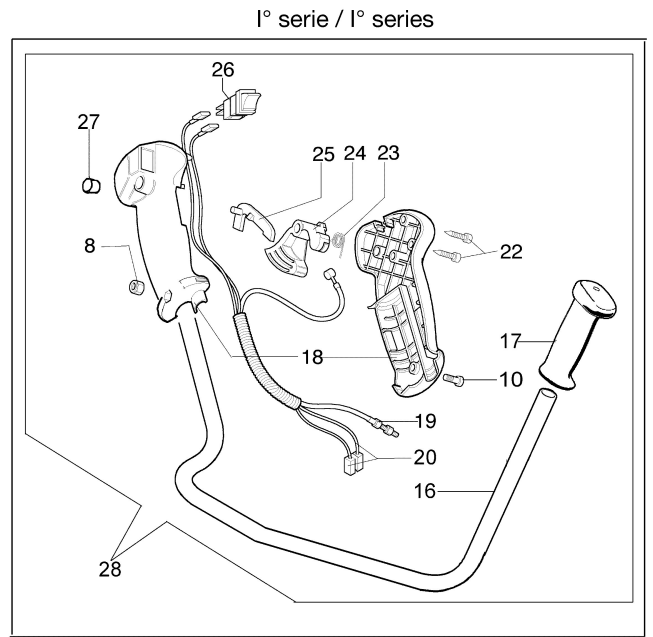

Illustration Starter assy and clutch

Illustration Starter assy and clutch

Ref.Nu	Qty	Part number	Description	Validity from	Validity till	Notes	Bulletin
1	1	3912012	Nut				
2	4	4175089A	Screw				
4	2	3818011AR	Washer				
5	1	4191018BR	Starter pulley				
6	1	3960111	Screw				
7	1	3918006	Washer				
8	1	004000132R	Spring				
9	1	4098073R	Starter rope				
10	1	4191020A	Starter handle				
11	1	006000829	Washer				
12	1	61042001DR	Starter assy				
13	1	3933038	Nut				
14	2	4191016R	Pawl				
15	2	4191017A	Spring				
16	2	3064010R	Washer				
17	2	3024007R	Ring				
18	1	4191143R	Clutch driver				
19	1	3916010R	Washer				
20	1	61110292R	Flywheel				
21	2	4191027FR	Pin				
22	2	3819006R	Washer				
23	2	3916005R	Washer				
28	1	61250282AR	Cable	SN 1791407249			BT3-115-01/12
28	1	61110105	Cable		SN 1791407248		BT3-115-01/12
29	1	4098064R	Spark plug cap				
30	1	61110153AR	Ignition coil				
31	2	3801013R	Screw				
32	4	3801082	Screw				
33	1	4191030R	Clutch drum				
34	1	3023008R	Plug				
35	1	3901008R	Screw				
36	1	3035042R	Bearing				
37	1	3025022R	Ring				
38	1	61042060FR	Starter case				BT3-072-02/07,
39	1	3801027R	Screw				
40	1	3914006R	Nut				
41	1	094100014	Spark plug cap				
42	1	094600169AR	Spring				
43	1	61120077R	Flywheel				
44	1	4196142R	Ignition coil				
45	1	4191028R	Spring				
46	1	4191153BR	Clutch				