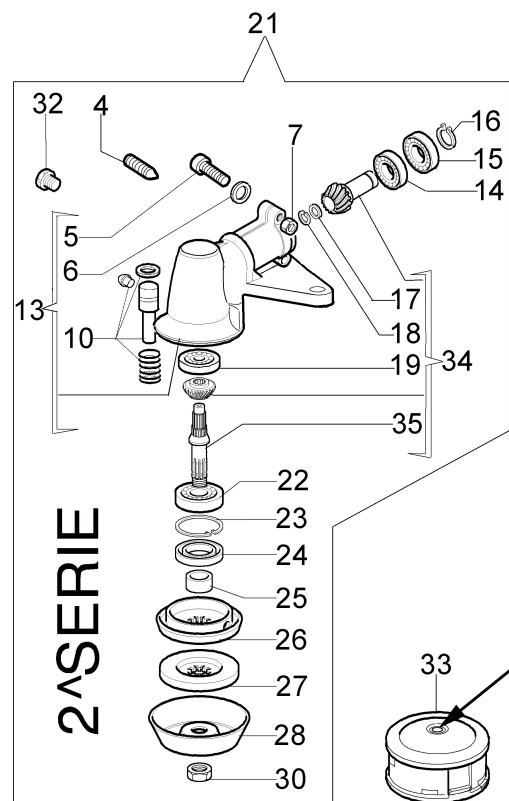

Illustration Accessories

Ref.Nu	Qty	Part number	Description	Validity from	Validity till	Notes	Bulletin
1	2	3960040R	Screw				
2	1	4174275R	Blade				
3	1	61380126	Skirt w/blade				
4	4	3802004DR	Screw				
5	1	4174278R	Plate				
6	1	61380125	Guard kit				
7	1	4199008B	Insert (male)				
8	1	63030007	Spring				
9	1	63032003BR	Nylon spool Ø3,5				
10	2	4199005AR	Bushing				
11	1	63032003BR	Nylon spool Ø3,5				
12	1	63039001B	Tap'n go head with 2 nylon lines Ø3,5				
13	1	4174113A	Plate				
14	1	4174117A	Grip-end				
15	1	4174157	Tape (red)				
16	1	4174111A	Key				
17	1	4098812A	Spring				
18	1	4174163	Harness				
19	1	4095665BR	3-tooth blade				
20	1	63070003AR	Harness				
21	1	63070025	Buckle set				
22	1	4191240	Tool kit				
23	1	61110051	Labels kit				
24	1	61112061A	Complete nylon head Ø 3,5				
25	1	61110076	Insert (female)				
26	1	4174280	Disc guard				
27	1	4174279R	Disc guard				
28	4	3802004DR	Screw				
29	1	63070036	Hooking spring				
30	1	63030002R	Cover				
31	1	63030004R	Knob				
32	1	63030002R	Cover				
33	1	63030007	Spring				
34	1	63070039R	Hook				