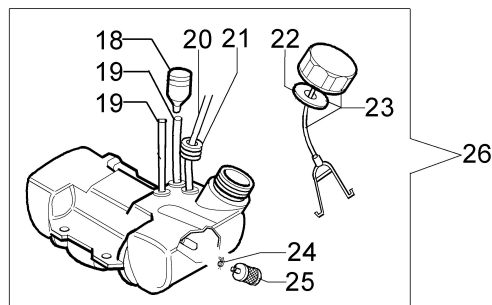

Illustration Tank and air filter

40▲