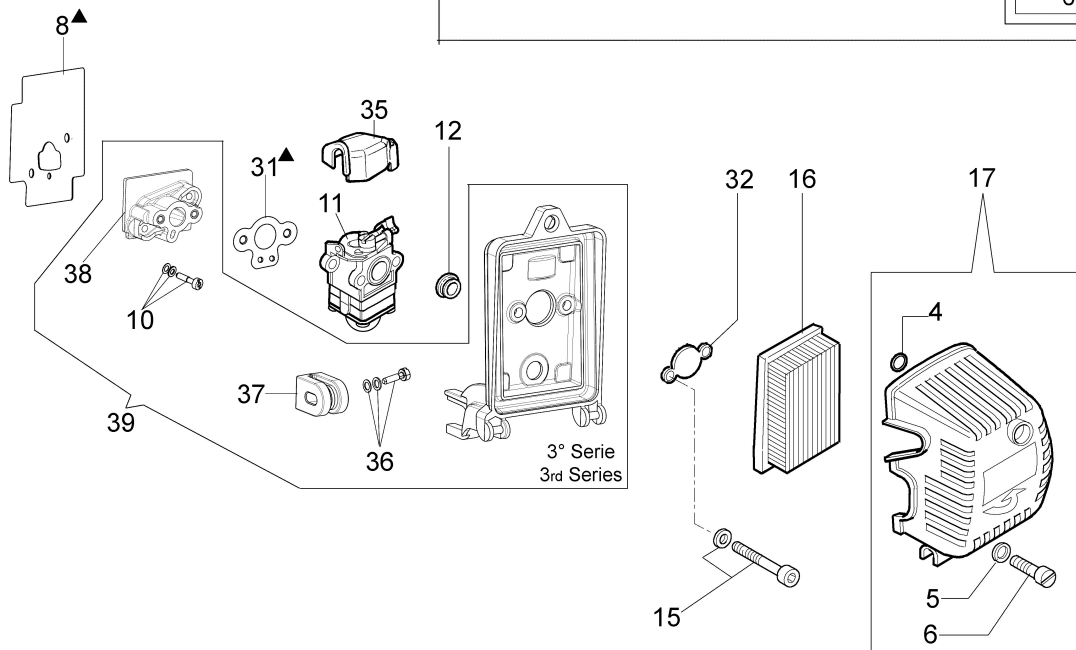

Illustration Tank and air filter

40▲