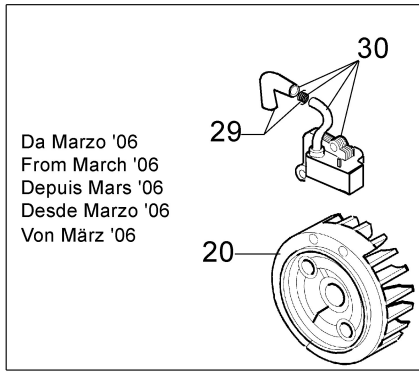

Illustration Starter assy and clutch

Illustration Starter assy and clutch

Ref.Nu	Qty	Part number	Description	Validity from	Validity till	Notes	Bulletin
1	1	3912012	Nut				
2	4	4175089A	Screw				
4	2	3818011AR	Washer				
5	1	4191018BR	Starter pulley				
6	1	3960111	Screw				
7	1	3918006	Washer				
8	1	004000132R	Spring				
9	1	4098073R	Starter rope				
10	1	4191020A	Starter handle				
11	1	006000829	Washer				
12	1	61042001DR	Starter assy				
13	1	3933038	Nut				
14	2	4191016R	Pawl				
15	2	4191017A	Spring				
16	2	3064010R	Washer				
17	2	3024007R	Ring				
18	1	4191143R	Clutch driver				
19	1	3916010R	Washer				
20	1	61110292R	Flywheel				
21	2	4191027FR	Pin				
22	2	3819006R	Washer				
23	2	3916005R	Washer				
28	1	61250282AR	Cable	SN 1791407249			BT3-115-01/12
28	1	61110105	Cable		SN 1791407248		BT3-115-01/12
29	1	4098064R	Spark plug cap				
30	1	61110153AR	Ignition coil				
31	2	3801013R	Screw				
32	4	3801082	Screw				
33	1	4191030R	Clutch drum				
34	1	3023008R	Plug				
35	1	3901008R	Screw				
36	1	3035042R	Bearing				
37	1	3025022R	Ring				
38	1	61042060FR	Starter case				BT3-072-02/07,
39	1	3801027R	Screw				
40	1	3914006R	Nut				
41	1	094100014	Spark plug cap				
42	1	094600169AR	Spring				
43	1	61120077R	Flywheel				
44	1	4196142R	Ignition coil				
45	1	4191028R	Spring				
46	1	4191153BR	Clutch				