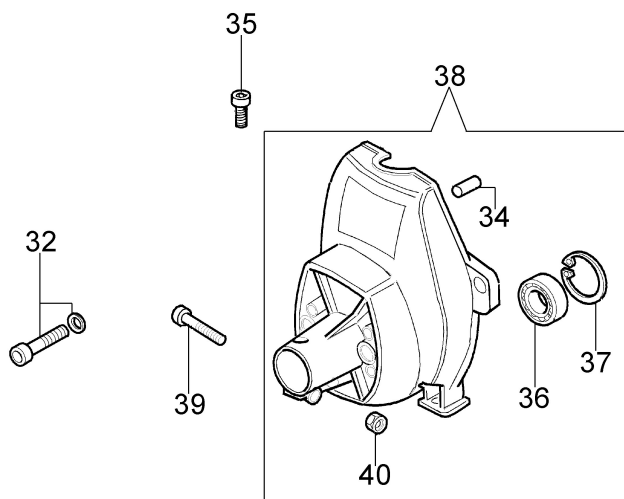

Illustration Starter assy and clutch

Illustration Starter assy and clutch

Ref.Nu	Qty	Part number	Description	Validity from	Validity till	Notes	Bulletin
1	1	3912012	Nut				
2	4	4175089A	Screw				
4	2	3818011AR	Washer				
5	1	4191018BR	Starter pulley				
6	1	3960111	Screw				
7	1	3918006	Washer				
8	1	004000132R	Spring				
9	1	4098073R	Starter rope				
10	1	4191020A	Starter handle				
11	1	006000829	Washer				
12	1	61042001DR	Starter assy				
13	1	3933038	Nut				
14	2	4191016R	Pawl				
15	2	4191017A	Spring				
16	2	3064010R	Washer				
17	2	3024007R	Ring				
18	1	4191143R	Clutch driver				
19	1	3916010R	Washer				
20	1	61110292R	Flywheel				
21	2	4191027FR	Pin				
22	2	3819006R	Washer				
23	2	3916005R	Washer				
28	1	61250282AR	Cable	SN 1791407249			BT3-115-01/12
28	1	61110105	Cable		SN 1791407248		BT3-115-01/12
29	1	4098064R	Spark plug cap				
30	1	61110153AR	Ignition coil				
31	2	3801013R	Screw				
32	4	3801082	Screw				
33	1	4191030R	Clutch drum				
34	1	3023008R	Plug				
35	1	3901008R	Screw				
36	1	3035042R	Bearing				
37	1	3025022R	Ring				
38	1	61042060FR	Starter case				BT3-072-02/07,
39	1	3801027R	Screw				
40	1	3914006R	Nut				
41	1	094100014	Spark plug cap				
42	1	094600169AR	Spring				
43	1	61120077R	Flywheel				
44	1	4196142R	Ignition coil				
45	1	4191028R	Spring				
46	1	4191153BR	Clutch				