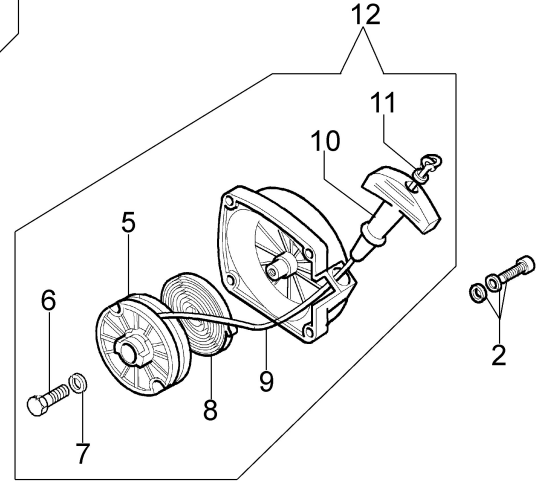

Illustration Starter assy and clutch

Illustration Starter assy and clutch

Ref.Nu	Qty	Part number	Description	Validity from	Validity till	Notes	Bulletin
1	1	3912012	Nut				
2	4	4175089A	Screw				
4	2	3818011AR	Washer				
5	1	4191018BR	Starter pulley				
6	1	3960111	Screw				
7	1	3918006	Washer				
8	1	004000132R	Spring				
9	1	4098073R	Starter rope				
10	1	4191020A	Starter handle				
11	1	006000829	Washer				
12	1	61042001DR	Starter assy				
13	1	3933038	Nut				
14	2	4191016R	Pawl				
15	2	4191017A	Spring				
16	2	3064010R	Washer				
17	2	3024007R	Ring				
18	1	4191143R	Clutch driver				
19	1	3916010R	Washer				
20	1	61110292R	Flywheel				
21	2	4191027FR	Pin				
22	2	3819006R	Washer				
23	2	3916005R	Washer				
28	1	61250282AR	Cable	SN 1791407249			BT3-115-01/12
28	1	61110105	Cable		SN 1791407248		BT3-115-01/12
29	1	4098064R	Spark plug cap				
30	1	61110153AR	Ignition coil				
31	2	3801013R	Screw				
32	4	3801082	Screw				
33	1	4191030R	Clutch drum				
34	1	3023008R	Plug				
35	1	3901008R	Screw				
36	1	3035042R	Bearing				
37	1	3025022R	Ring				
38	1	61042060FR	Starter case				BT3-072-02/07,
39	1	3801027R	Screw				
40	1	3914006R	Nut				
41	1	094100014	Spark plug cap				
42	1	094600169AR	Spring				
43	1	61120077R	Flywheel				
44	1	4196142R	Ignition coil				
45	1	4191028R	Spring				
46	1	4191153BR	Clutch				