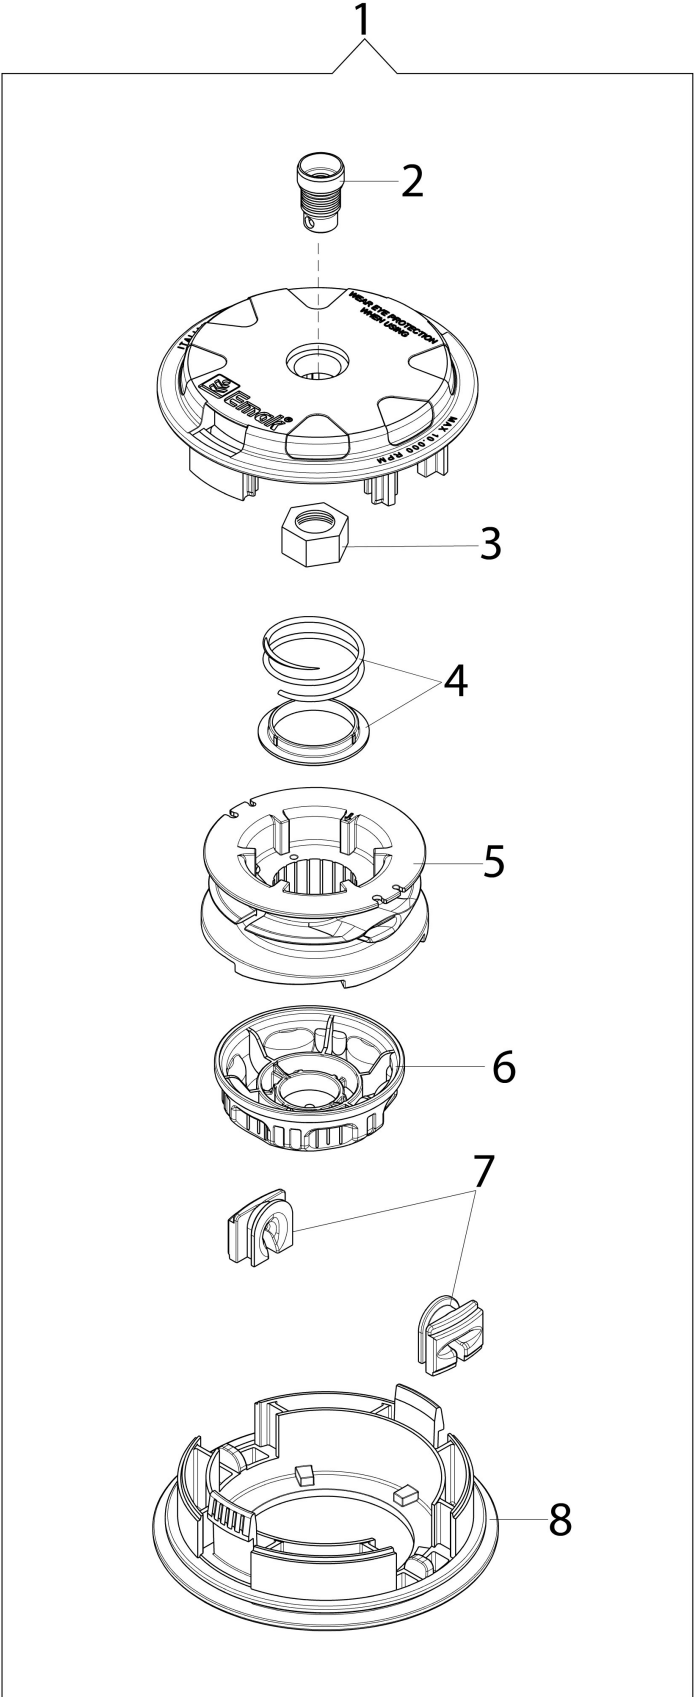

Illustration Accessories

Ref.Nu	Qty	Part number	Description	Validity from	Validity till	Notes	Bulletin
1		-	Not available for this product			Sostituita da testina completa codice 63019015	
2	2	3960040R	Screw			(inserto maschio), 63019017 (inserto	
3	1	4174278R	Plate				
4	4	3802004DR	Screw			complet head p/n 63019015 (male insert) 63019017	
5	1	61380126	Skirt w/blade				
6	1	4174275R	Blade				
7	1	61380125	Guard kit				
8	2	4199005AR	Bushing				
9	1	4199008B	Insert (male)				BT3-101-07/10
10	1	4199004	Spring				
11	1	4199042R	Nylon spool Ø3				
12	1	4095673BR	3-tooth blade				
13	1	4199035BR	Cover				
14	1	61052031R	Tool kit				
15	1	61200106R	Harness				
16	1	61202036	Labels kit				
17		-	Not available for this product			Sostituita da testina completa codice 63019015	
18	1	61110076	Insert (female)			(inserto maschio), 63019017 (inserto	BT3-101-07/10
19	1	63129008	Head Load&Go				BT3-101-07/10
20	1	4199026A	Cover			complet head p/n 63019015 (male insert) 63019017	
21	1	4199046	Cover				
22	1	61459102	Complete nylon head Ø 3			Inserto maschio; Male	BT3-101-07/10
22	1	61459102	Complete nylon head Ø 3			Inserto femmina; Female insert	BT3-101-07/10