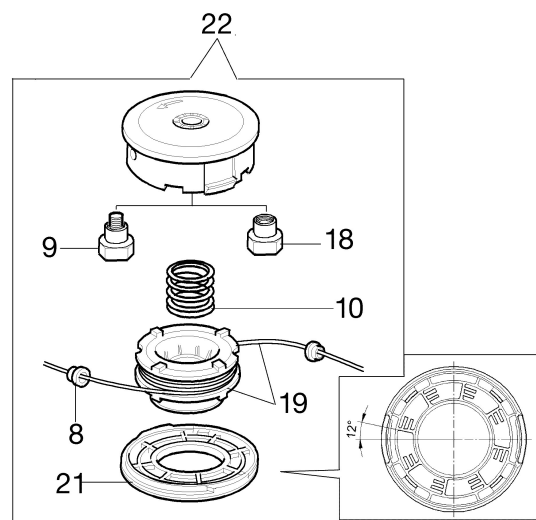

Illustration Transmission

Ref.Nu	Qty	Part number	Description	Validity from	Validity till	Notes	Bulletin
47	1	3025022R	Ring				
48	1	3050018R	Seal ring				
49	1	61250287A	Bevel gear Ø28				BT3-101-07/10
50	1	61250054R	Pin				BT3-101-07/10
51	1	61110075R	Nut				BT3-101-07/10
52	1	61110074R	Guard				BT3-101-07/10
53	2	3819006R	Washer				
54	1	072700264CR	Clamp	06/2011			BT3-109-04/11

15 ■ KIT RIPARAZIONE
REPAIR KIT

Illustration Carburetor WT-870

Ref.Nu	Qty	Part number	Description	Validity from	Validity till	Notes	Bulletin
1	1	50010141	Screw				
2	2	095000164	Ring				
3	1	095000141	Shutter				
4	1	2318211	Pin				
5	1	2318786	Shaft				
6	1	094600208	Spring				
7	1	2318736	Adjust. screw				
8	2	2318867R	Caps-lock				
9	1	2318631	Adjust. screw				
10	1	2318191	Cover				
11	4	035000162	Screw				
12	1	003300197	Screw				
13	1	50050107	Cover				
14	1	003300201	Spindle				
15	1	2318671	Repair kit				
16	1	074000240	Adjust. screw				
17	1	094600148	Spring				