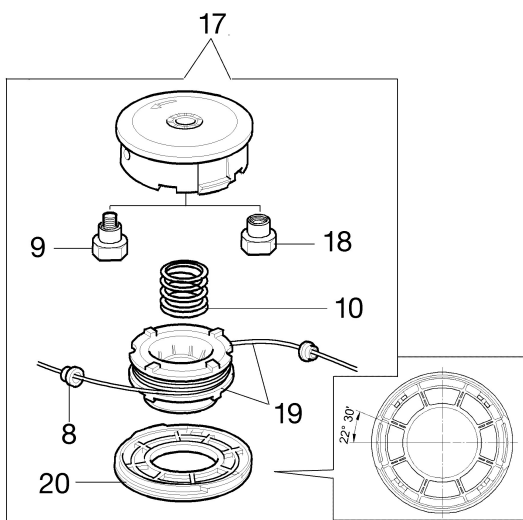

Illustration Accessories

Ref.Nu	Qty	Part number	Description	Validity from	Validity till	Notes	Bulletin
1		-	Not available for this product			Sostituita da testina completa codice 63019015	
2	2	3960040R	Screw			(inserto maschio), 63019017 (inserto	
3	1	4174278R	Plate				
4	4	3802004DR	Screw			complet head p/n 63019015 (male insert) 63019017	
5	1	61380126	Skirt w/blade				
6	1	4174275R	Blade				
7	1	61380125	Guard kit				
8	2	4199005AR	Bushing				
9	1	4199008B	Insert (male)				BT3-101-07/10
10	1	4199004	Spring				
11	1	4199042R	Nylon spool Ø3				
12	1	4095673BR	3-tooth blade				
13	1	4199035BR	Cover				
14	1	61052031R	Tool kit				
15	1	61200106R	Harness				
16	1	61202036	Labels kit				
17		-	Not available for this product			Sostituita da testina completa codice 63019015	
18	1	61110076	Insert (female)			(inserto maschio), 63019017 (inserto	BT3-101-07/10
19	1	63129008	Head Load&Go				BT3-101-07/10
20	1	4199026A	Cover			complet head p/n 63019015 (male insert) 63019017	
21	1	4199046	Cover				
22	1	61459102	Complete nylon head Ø 3			Inserto maschio; Male	BT3-101-07/10
22	1	61459102	Complete nylon head Ø 3			Inserto femmina; Female insert	BT3-101-07/10