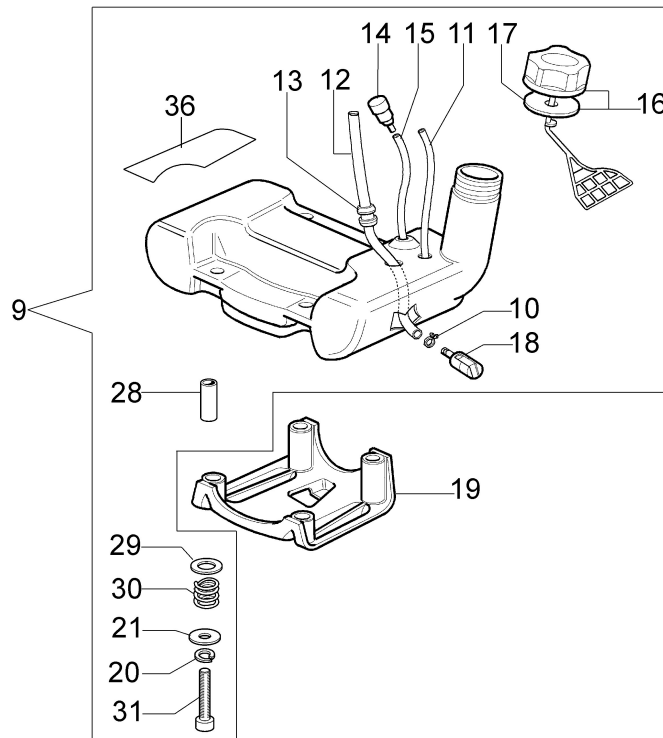

Illustration Starter assy and clutch

Ref.Nu	Qty	Part number	Description	Validity from	Validity till	Notes	Bulletin
1	1	61200259R	Starter assy				BT3-100-07/10
2	1	61200015R	Starter handle				BT3-100-07/10
3	1	56520087R	Starter rope				BT3-100-07/10
4	6	3801010R	Screw				BT3-100-07/10
5	4	3916005R	Washer				BT3-100-07/10
6	1	004000132R	Spring				BT3-100-07/10
7	1	56520038AR	Pulley				BT3-100-07/10
8	1	3027005R	Ring				BT3-100-07/10
9	1	56520039AR	Shaft joint				BT3-100-07/10
10	1	56520040AR	Plate				BT3-100-07/10
11	1	3918028R	Washer				BT3-100-07/10
12	1	61200012AR	Spark plug cap				
13	1	61200062AR	Clutch driver				BT3-100-07/10
14	1	61250015BR	Ignition coil				
15	1	61250047R	Cable				
16	2	3801013R	Screw				
17	2	3819006R	Washer				
18	1	3912009	Nut				BT3-100-07/10
19	1	3818011AR	Washer				BT3-100-07/10
20	1	61250014AR	Flywheel				BT3-100-07/10
21	2	61200192AR	Adaptor				
22	2	3801015R	Screw				
24	2	3914003R	Nut				
25	1	4196038R	Bushing				
26	1	4196037R	Sleeve				
27	1	3024015R	Ring				
28	1	61200071AR	Starter case				
29	1	3035042R	Bearing				
30	1	3025022R	Ring				
31	1	4191030R	Clutch drum				
32	1	4191027FR	Pin				
33	1	4191028R	Spring				
34	1	4191153BR	Clutch				
35	1	50050127	Spring				
35	1	50050127	Spring				
36	2	3064010R	Washer				BT3-100-07/10
37	2	3024007R	Ring				BT3-100-07/10
38	2	4191017A	Spring				BT3-100-07/10
39	1	61200261	Starter kit				BT3-100-07/10
40	2	4191016R	Pawl				BT3-100-07/10
41	1	61252002R	Clutch driver				BT3-100-07/10
42	1	4191018BR	Starter pulley				BT3-100-07/10
43	1	072700089R	Bushing				BT3-100-07/10