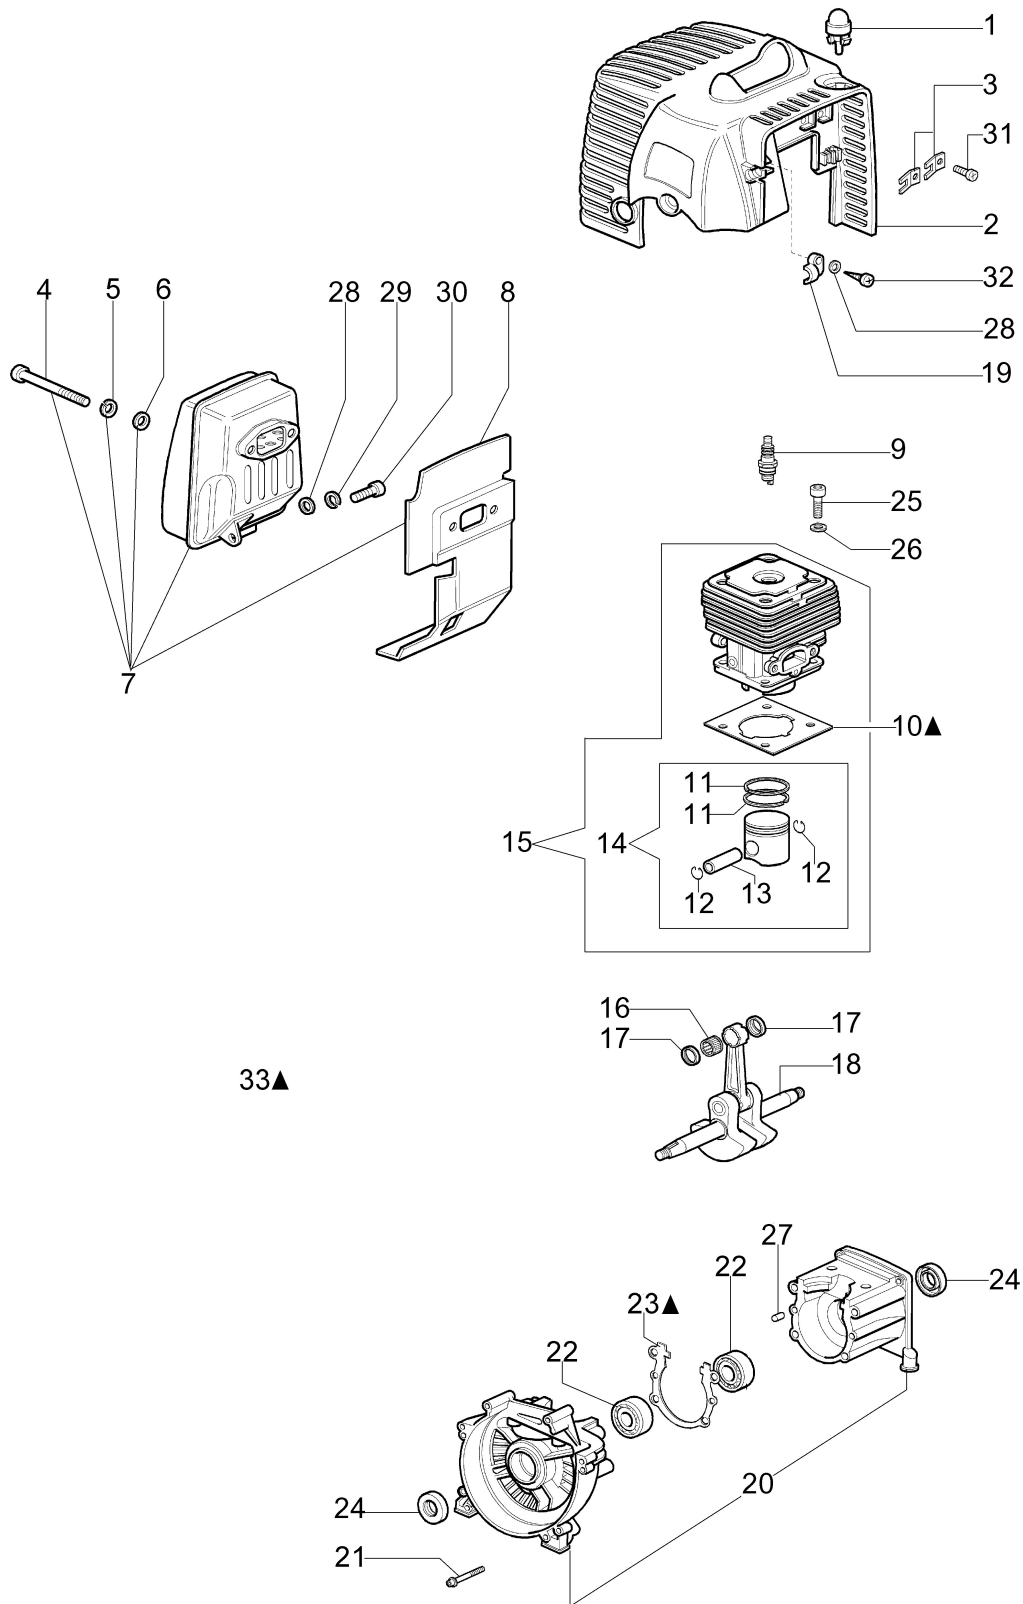

Illustrated parts list (Head "Load and Go" Ø130)

Illustration Engine

Ref.Nu	Qty	Part number	Description	Validity from	Validity till	Notes	Bulletin
1	1	2318817R	Air purge				
2	1	61210039AR	Cylinder cover				
3	2	4191069BR	Plate				
4	2	3801069R	Screw				
5	2	3819010R	Washer				
6	1	3916006R	Washer				
7	1	61200292AR	Complete muffler				
8	1	61350271R	Deflector				
9	1	3055115	Spark plug bpmr7a				
10	1	61350272R	Gasket				
11	2	074000405R	Piston ring				
12	2	004900061R	Ring				
13	1	50110047R	Piston pin				
14	1	50120034A	Piston assy Ø40				
15	1	61330204	Complete cylinder Ø40				
16	1	50110044R	Bearing				
17	2	50110043AR	Spacer				
18	1	61200001R	Crankshaft				
19	1	61200064R	Stopper				
20	1	61350346	Crankcase assy				
21	1	3860096R	Screw				
22	2	094000006R	Bearing				
23	1	61200006AR	Gasket				
24	2	094000099R	Seal ring				
25	4	094000101R	Screw				
26	4	3833073R	Washer				
27	2	3023008R	Plug				
28	1	3916005R	Washer				
29	1	3819006R	Washer				
30	1	3801010R	Screw				
31	2	3960030R	Screw				
32	1	3960069AR	Screw				
33	1	61202038BR	Gasket set				