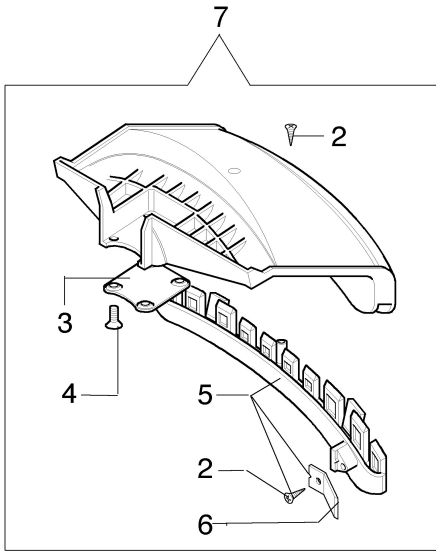

Illustration Transmission

Ref.Nu	Qty	Part number	Description	Validity from	Validity till	Notes	Bulletin
47	1	3025022R	Ring				
48	1	3050018R	Seal ring				
49	1	61250287A	Bevel gear Ø28				BT3-101-07/10
50	1	61250054R	Pin				BT3-101-07/10
51	1	61110075R	Nut				BT3-101-07/10
52	1	61110074R	Guard				BT3-101-07/10
53	2	3819006R	Washer				
54	1	072700264CR	Clamp	06/2011			BT3-109-04/11

15 ■ KIT RIPARAZIONE
REPAIR KIT

Illustration Carburetor WT-870

Ref.Nu	Qty	Part number	Description	Validity from	Validity till	Notes	Bulletin
1	1	50010141	Screw				
2	2	095000164	Ring				
3	1	095000141	Shutter				
4	1	2318211	Pin				
5	1	2318786	Shaft				
6	1	094600208	Spring				
7	1	2318736	Adjust. screw				
8	2	2318867R	Caps-lock				
9	1	2318631	Adjust. screw				
10	1	2318191	Cover				
11	4	035000162	Screw				
12	1	003300197	Screw				
13	1	50050107	Cover				
14	1	003300201	Spindle				
15	1	2318671	Repair kit				
16	1	074000240	Adjust. screw				
17	1	094600148	Spring				