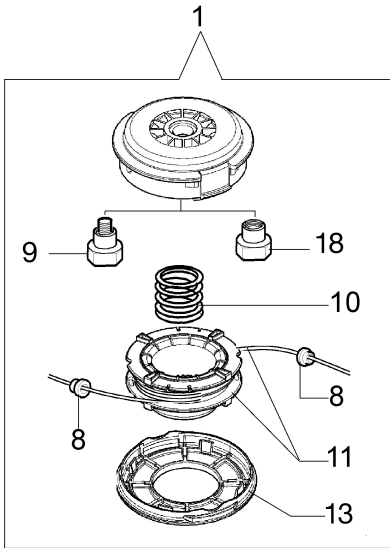

Illustration Accessories

Ref.Nu	Qty	Part number	Description	Validity from	Validity till	Notes	Bulletin
1		-	Not available for this product			Sostituita da testina completa codice 63019015	
2	2	3960040R	Screw			(inserto maschio), 63019017 (inserto	
3	1	4174278R	Plate				
4	4	3802004DR	Screw			complet head p/n 63019015 (male insert) 63019017	
5	1	61380126	Skirt w/blade				
6	1	4174275R	Blade				
7	1	61380125	Guard kit				
8	2	4199005AR	Bushing				
9	1	4199008B	Insert (male)				BT3-101-07/10
10	1	4199004	Spring				
11	1	4199042R	Nylon spool Ø3				
12	1	4095673BR	3-tooth blade				
13	1	4199035BR	Cover				
14	1	61052031R	Tool kit				
15	1	61200106R	Harness				
16	1	61202036	Labels kit				
17		-	Not available for this product			Sostituita da testina completa codice 63019015	
18	1	61110076	Insert (female)			(inserto maschio), 63019017 (inserto	BT3-101-07/10
19	1	63129008	Head Load&Go				BT3-101-07/10
20	1	4199026A	Cover			complet head p/n 63019015 (male insert) 63019017	
21	1	4199046	Cover				
22	1	61459102	Complete nylon head Ø 3			Inserto maschio; Male	BT3-101-07/10
22	1	61459102	Complete nylon head Ø 3			Inserto femmina; Female insert	BT3-101-07/10