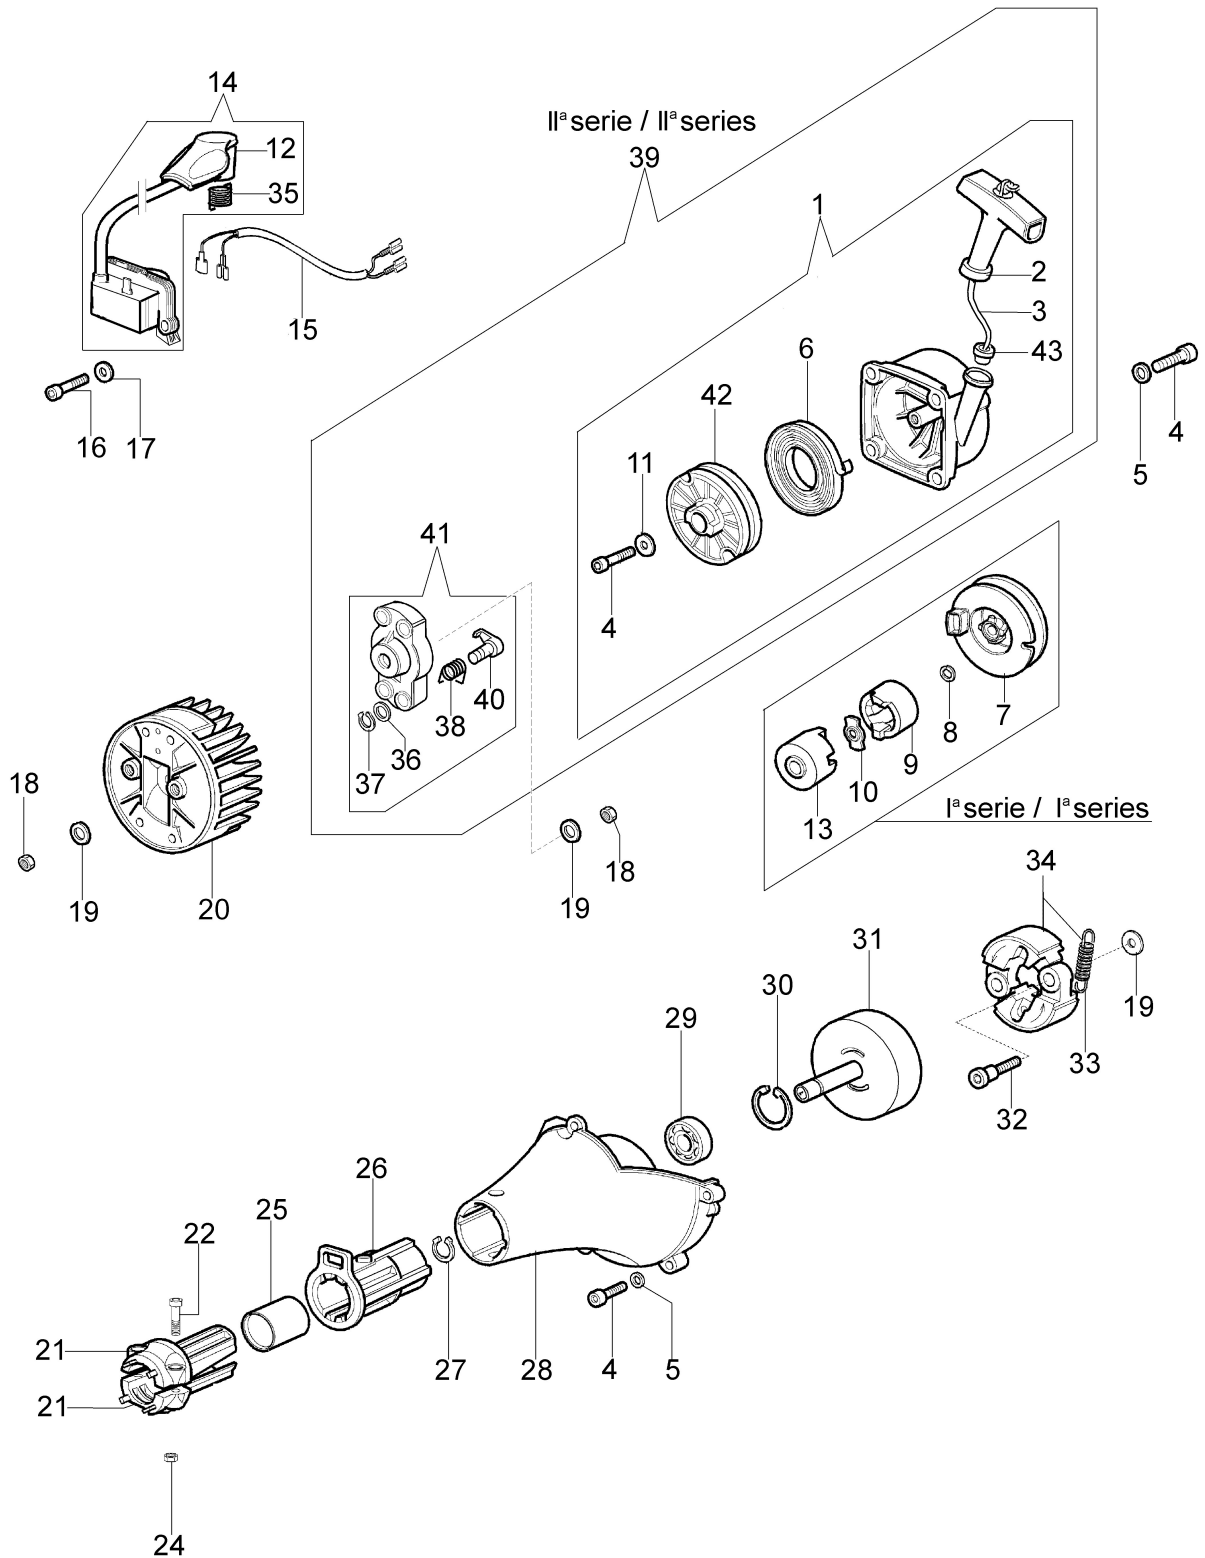

Illustrated parts list (Head "Load and Go" Ø130)

Illustration Engine

Ref.Nu	Qty	Part number	Description	Validity from	Validity till	Notes	Bulletin
1	1	2318817R	Air purge				
2	1	61210039AR	Cylinder cover				
3	2	4191069BR	Plate				
4	2	3801069R	Screw				
5	2	3819010R	Washer				
6	1	3916006R	Washer				
7	1	61200292AR	Complete muffler				
8	1	61350271R	Deflector				
9	1	3055115	Spark plug bpmr7a				
10	1	61350272R	Gasket				
11	2	074000405R	Piston ring				
12	2	004900061R	Ring				
13	1	50110047R	Piston pin				
14	1	50120034A	Piston assy Ø40				
15	1	61330204	Complete cylinder Ø40				
16	1	50110044R	Bearing				
17	2	50110043AR	Spacer				
18	1	61200001R	Crankshaft				
19	1	61200064R	Stopper				
20	1	61350346	Crankcase assy				
21	1	3860096R	Screw				
22	2	094000006R	Bearing				
23	1	61200006AR	Gasket				
24	2	094000099R	Seal ring				
25	4	094000101R	Screw				
26	4	3833073R	Washer				
27	2	3023008R	Plug				
28	1	3916005R	Washer				
29	1	3819006R	Washer				
30	1	3801010R	Screw				
31	2	3960030R	Screw				
32	1	3960069AR	Screw				
33	1	61202038BR	Gasket set				