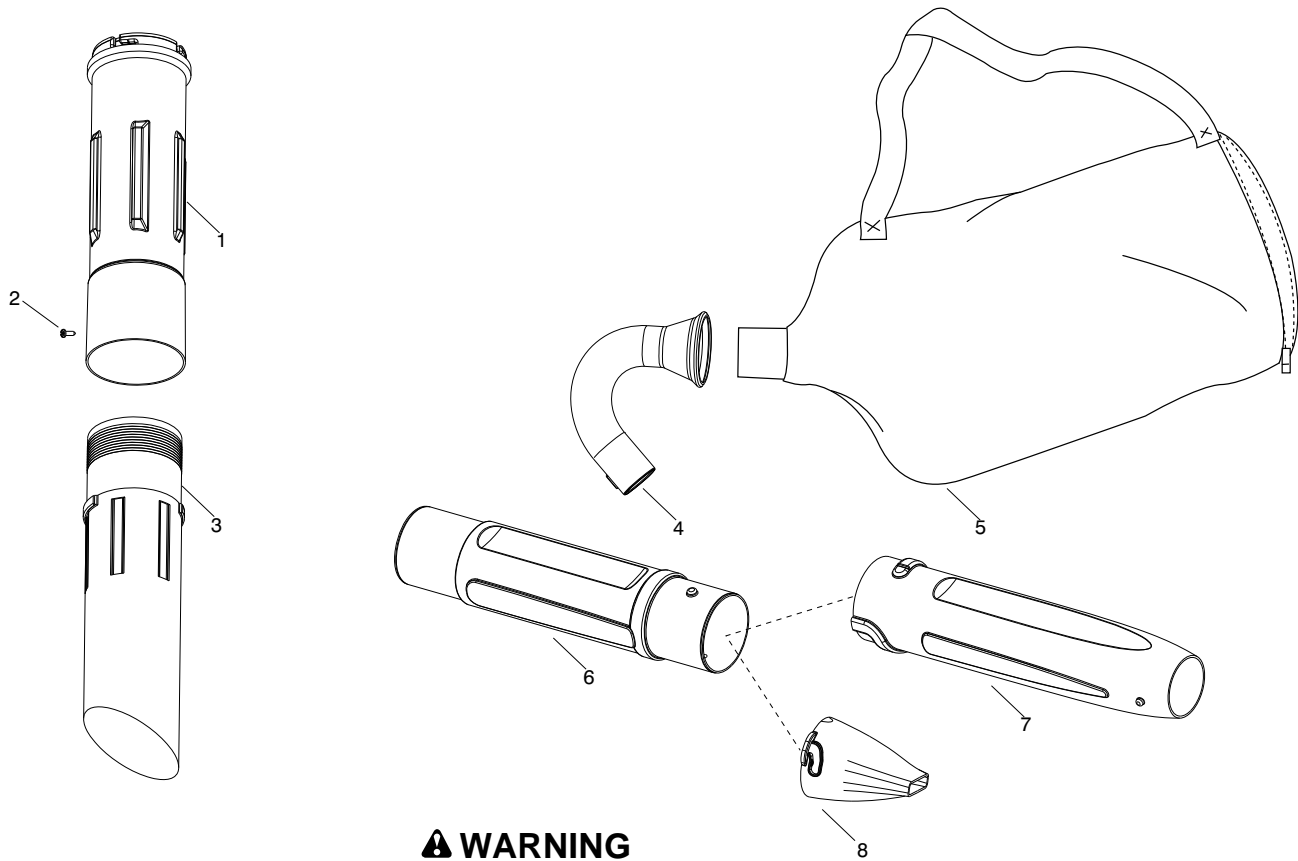

✓ = New Part Number For This IPL

★ = Refer to the Service Reference Indicated for more information.(Located at the END of the IPL)

Parts List No. 580855201		 McGULLOGH PARTS LIST	MODEL Mac GBV 345 (RoW,EU,A U,RUSSIA)
Date 4/25/12	NEW		NOTE : Illustration may differ from actual model due to design changes.

⚠ WARNING

All repairs, adjustments and maintenance not described in the Operator's Manual must be performed by Qualified Service Personnel.

Ref.	Part No.	Description
1.	545099401	Tube - Upper Vac
2.	545144101	Screw
3.	545141001	Tube - Lower Vac
4.	575873601	Tube - J
5.	530095564	Assy - Vac Bag
6.	545193401	Tube - Upper Blower w/barrier
7.	545138101	Tube - Lower Blower
8.	545151201	Nozzle - High Speed