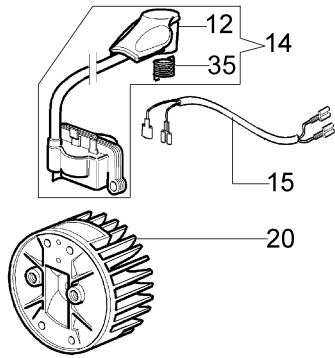

Illustration Starter Assy and clutch