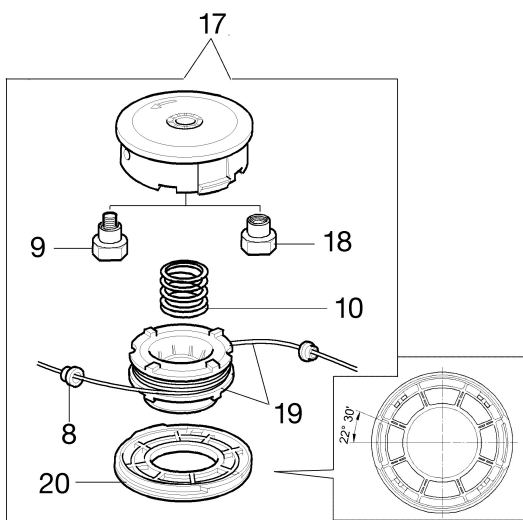

Illustration Accessories

Ref.Nu	Qty	Part number	Description	Validity from	Validity till	Notes	Bulletin
1		-	Not available for this product			Sostituita da testina completa codice 63019015	
2	2	3960040R	Screw			(inserto maschio), 63019017 (inserto	
3	1	4174278R	Plate				
4	4	3802004DR	Screw			complet head p/n 63019015 (male insert) 63019017	
5	1	61380126	Skirt w/blade				
6	1	4174275R	Blade				
7	1	61380125	Guard kit				
8	2	4199005AR	Bushing				
9	1	4199008B	Insert (male)				
10	1	4199004	Spring				
11	1	4199042R	Nylon spool Ø3				
12	1	4095673BR	3-tooth blade				
13	1	4199035BR	Cover				
14	1	61052031R	Tool kit				
15	1	61200106R	Harness				
16	1	61202016	Labels kit				
17		-	Not available for this product			Sostituita da testina completa codice 63019015	
18	1	61110076	Insert (female)			(inserto maschio), 63019017 (inserto	
19	1	4199052	Nylon spool				
20	1	4199026A	Cover			complet head p/n 63019015 (male insert) 63019017	
21	1	4199046	Cover				
22	1	61459102	Complete nylon head Ø 3			Inserto femmina; Female	
22	1	61459102	Complete nylon head Ø 3			Inserto maschio; Male insert