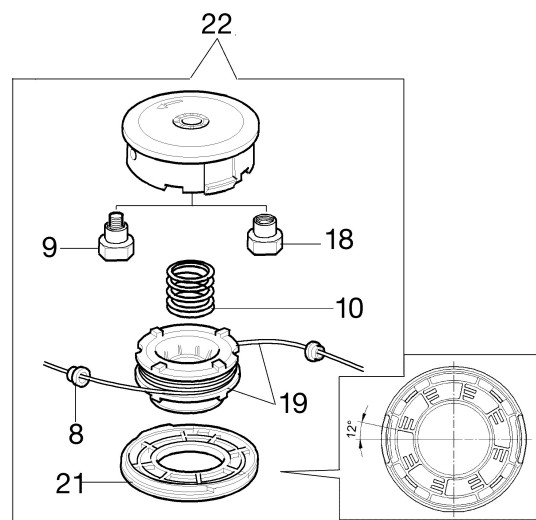

Illustration Accessories

Ref.Nu	Qty	Part number	Description	Validity from	Validity till	Notes	Bulletin
1		-	Not available for this product			Sostituita da testina completa codice 63019015	
2	2	3960040R	Screw			(inserto maschio), 63019017 (inserto	
3	1	4174278R	Plate				
4	4	3802004DR	Screw			complet head p/n 63019015 (male insert) 63019017	
5	1	61380126	Skirt w/blade				
6	1	4174275R	Blade				
7	1	61380125	Guard kit				
8	2	4199005AR	Bushing				
9	1	4199008B	Insert (male)				
10	1	4199004	Spring				
11	1	4199042R	Nylon spool Ø3				
12	1	4095673BR	3-tooth blade				
13	1	4199035BR	Cover				
14	1	61052031R	Tool kit				
15	1	61200106R	Harness				
16	1	61202016	Labels kit				
17		-	Not available for this product			Sostituita da testina completa codice 63019015	
18	1	61110076	Insert (female)			(inserto maschio), 63019017 (inserto	
19	1	4199052	Nylon spool				
20	1	4199026A	Cover			complet head p/n 63019015 (male insert) 63019017	
21	1	4199046	Cover				
22	1	61459102	Complete nylon head Ø 3			Inserto femmina; Female	
22	1	61459102	Complete nylon head Ø 3			Inserto maschio; Male insert