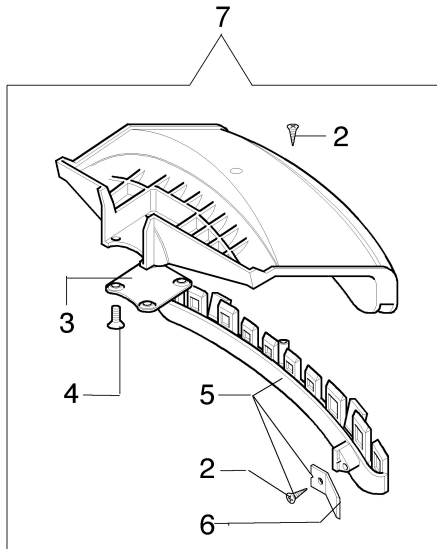

Illustration Transmission

Ref.Nu	Qty	Part number	Description	Validity from	Validity till	Notes	Bulletin
46	1	3034012R	Bearing				
47	1	3025022R	Ring				
48	1	3050018R	Seal ring				
49	1	61250237A	Set bevel gear Ø26 + insert				BT3-085-03/09
50	1	61250054R	Pin				BT3-085-03/09
51	1	61110074R	Guard				BT3-085-03/09
52	1	61110075R	Nut				BT3-085-03/09
53	2	3819006R	Washer				
54	1	072700264CR	Clamp	06/2011			BT3-109-04/11

Zama mod.C1Q-E12 compl. p.n. 2320051R

- 16 ● KIT MENBRANE & GUARNIZIONI
DIAPHRAGM & GASKET SET
- 15 ■ KIT RIPARAZIONE
REPAIR KIT

Illustration Carburetor C1Q-E12 (Until 30/09/07)

Ref.Nu	Qty	Part number	Description	Validity from	Validity till	Notes	Bulletin
1	1	2318388	Screw				
2	1	2318765AR	Carburetor WT-869A				
3	1	2318872	Shutter				
4	1	2318412	Hooking spring				
5	1	2318689	Shaft				
6	1	2318528	Spring				
7	1	2318696	Screw H				
8	2	2318687	Caps-lock				
9	1	2318697	Screw L				
10	1	2318880	Cover				
11	2	2318522	Screw				
12	2	2320053	Screw				
13	1	2320052	Cover				
14	1	2318876	Screw				
15	1	2318886	Repair kit				
16	1	2318885	Diaphragm+gasket set				
17	1	2318535	Ring				