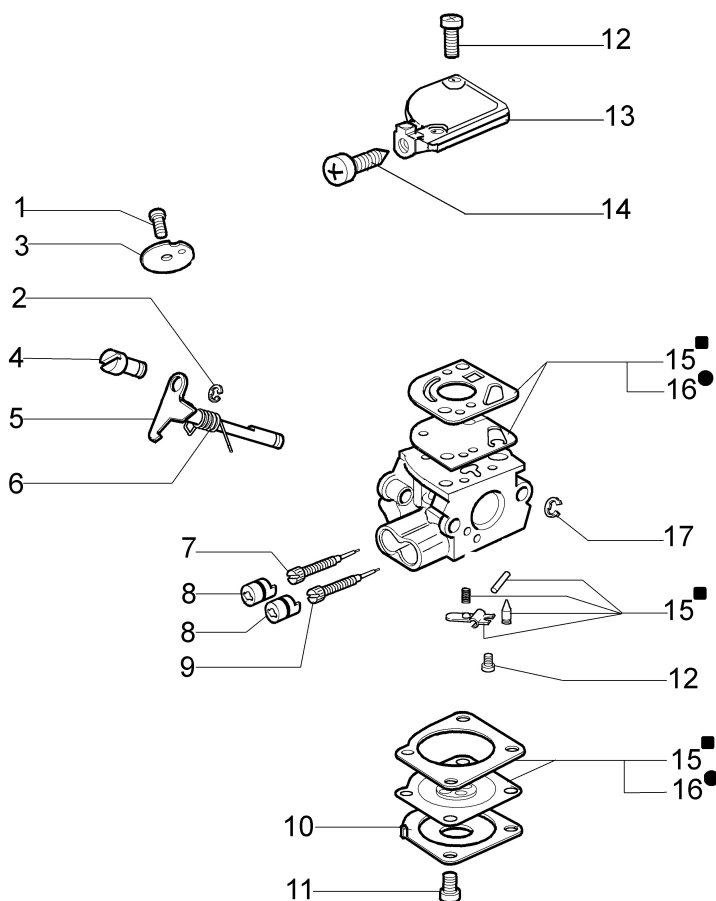

Zama mod.C1Q-E12 compl. p.n. 2320051R

- 16 ● KIT MENBRANE & GUARNIZIONI
  DIAPHRAGM & GASKET SET
- 15 ■ KIT RIPARAZIONE
  REPAIR KIT

Illustration Carburetor C1Q-E12 (Until 30/09/07)

Ref.Nu	Qty	Part number	Description	Validity from	Validity till	Notes	Bulletin
1	1	2318388	Screw				
2	1	2318765AR	Carburetor WT-869A				
3	1	2318872	Shutter				
4	1	2318412	Hooking spring				
5	1	2318689	Shaft				
6	1	2318528	Spring				
7	1	2318696	Screw H				
8	2	2318687	Caps-lock				
9	1	2318697	Screw L				
10	1	2318880	Cover				
11	2	2318522	Screw				
12	2	2320053	Screw				
13	1	2320052	Cover				
14	1	2318876	Screw				
15	1	2318886	Repair kit				
16	1	2318885	Diaphragm+gasket set				
17	1	2318535	Ring