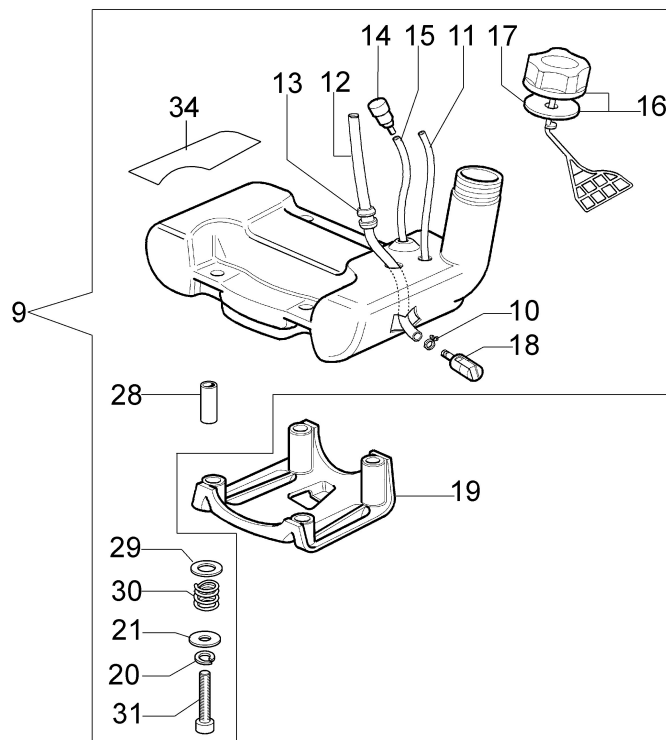

Illustration Tank and air filter

Ref.Nu	Qty	Part number	Description	Validity from	Validity till	Notes	Bulletin
1	1	61200019AR	Gasket				
2	1	61200198	Insulator				
3	2	3801015R	Screw				
4	1	61212062	Complete support				
5	1	61200196AR	Gasket				
6	1	2318765AR	Carburetor WT-869A				
7	1	61200025BR	Air filter				
8	1	61200075R	Filter cover				
9	1	61200028DR	Complete tank				BT3-075-04/07
10	1	4098377R	Band				
11	1	61350328R	Tube				
12	1	3073014R	Tube				
13	1	4161211R	Bush				
14	1	61070011AR	Breather valve				
15	1	61250228R	Tube				
16	1	61070079AR	Tank cap				
17	1	61070006R	Gasket				
18	1	094600450R	Fuel filter				
19	1	61200238AR	Guard				
20	5	3819006R	Washer				BT3-075-04/07
21	5	3918005R	Washer				BT3-075-04/07
22	1	3801013R	Screw				
23	2	61052009BR	Screw				
24	1	61200024R	Lever				
25	1	3960069AR	Screw				
26	1	61200023AR	Shutter				
27	1	4120070	Washer				
28	4	61200128R	Spacer				BT3-075-04/07
29	4	3916008R	Washer				BT3-075-04/07
30	1	61200129R	Spring				BT3-075-04/07
31	4	3801016R	Screw				BT3-075-04/07
32	1	61202038BR	Gasket set				
33	1	61200091R	Tube				
34	1	61210047R	Guard