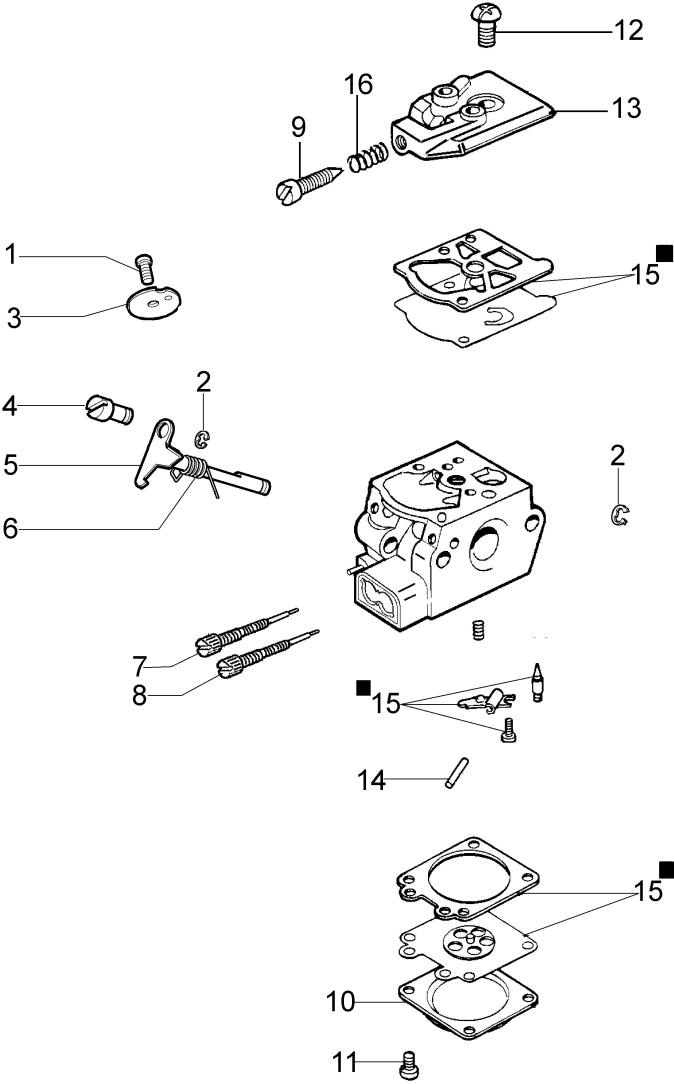

15 ■ KIT RIPARAZIONE
REPAIR KIT

Illustration Carburetor WT-869

Ref.Nu	Qty	Part number	Description	Validity from	Validity till	Notes	Bulletin
1	1	50010141	Screw				
2	2	095000164	Ring				
3	1	072700211	Shutter				
4	1	2318211	Pin				
5	1	2318737	Shaft				
6	1	072700347	Spring				
7	1	2318837	Screw H				
8	1	2318893	Screw L				
9	1	074000240	Adjust. screw				
10	1	2318191	Cover				
11	4	035000162	Screw				
12	1	003300197	Screw				
13	1	375100087	Cover				
14	1	003300201	Spindle				
15	1	2318671	Repair kit				
16	1	094600148	Spring