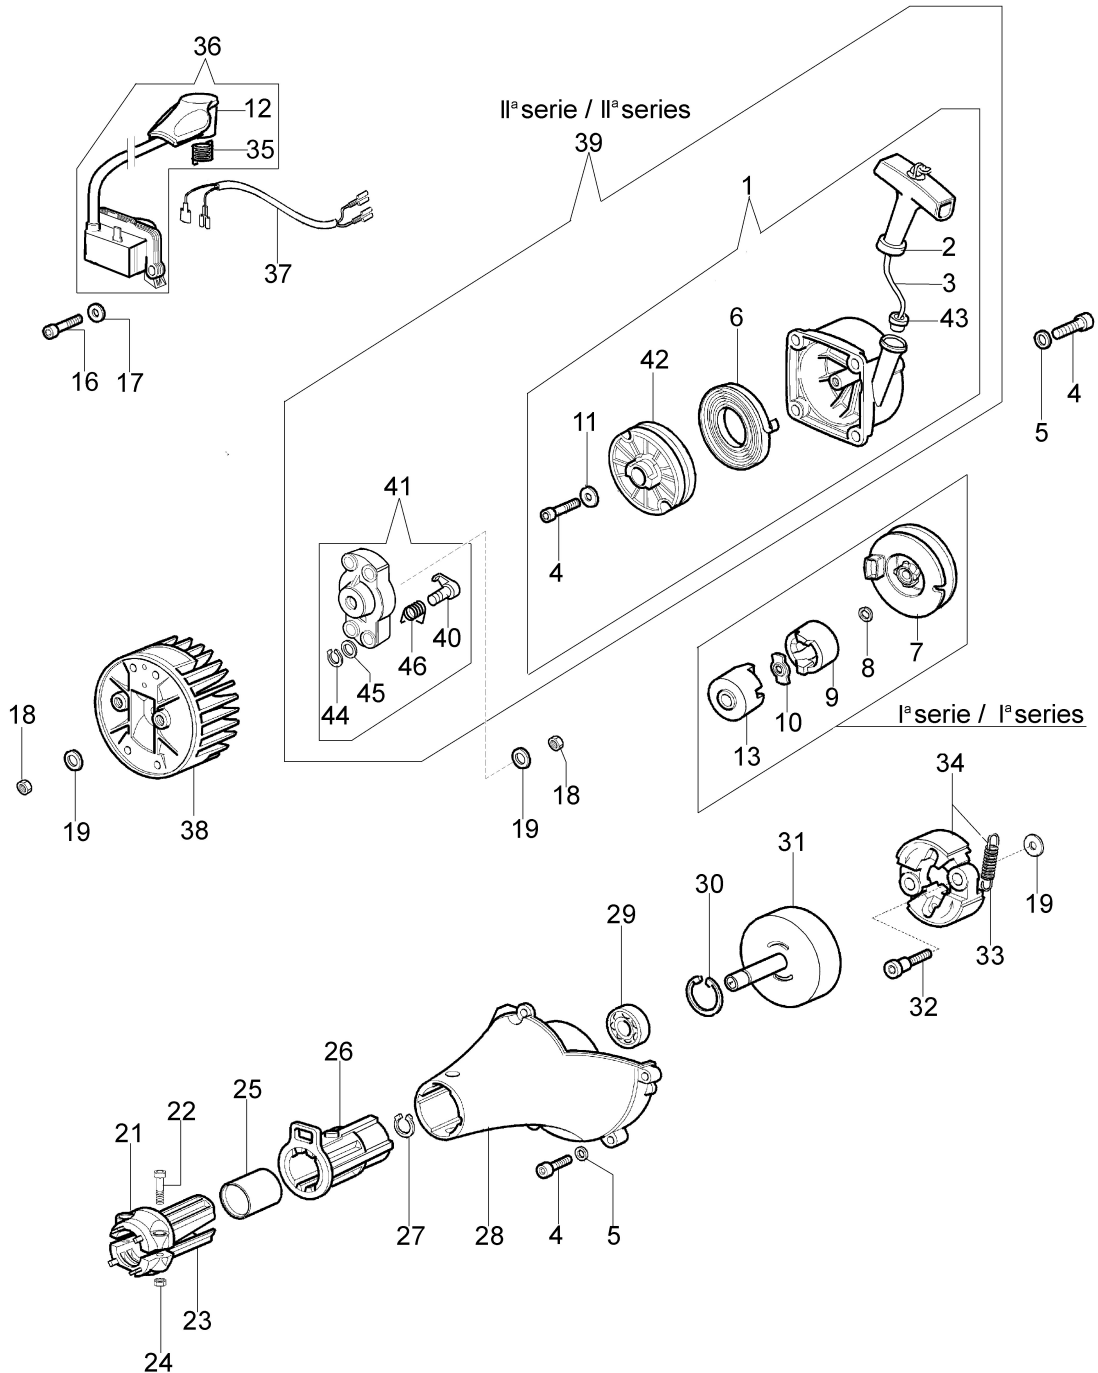

Fino a
Till
Jusqu'a
Hasta
Bis

23/01/07
matr. 2047046943

Illustration Starter assy and clutch

Ref.Nu	Qty	Part number	Description	Validity from	Validity till	Notes	Bulletin
1	1	61200259R	Starter assy				
2	1	61200015R	Starter handle				
3	1	56520087R	Starter rope				
4	6	3801010R	Screw				
5	4	3916005R	Washer				
6	1	004000132R	Spring				
7	1	56520038AR	Pulley				
8	1	3027005R	Ring				
9	1	56520039AR	Shaft joint				
10	1	56520040AR	Plate				
11	1	3918020R	Washer				
12	1	61200012AR	Spark plug cap				BT3-074-03/07
13	1	61200062AR	Clutch driver				
14	1	61202039A	Flywheel				BT3-074-03/07
15	1	61200042R	Cable				BT3-074-03/07
16	2	3801013R	Screw				
17	2	3819006R	Washer				
18	1	3912009	Nut				
19	2	3818011AR	Washer				
20	1	61202039A	Flywheel				BT3-074-03/07
21	1	61200059R	Adaptor				
22	2	3801015R	Screw				
23	1	61200060R	Adaptor				
24	2	3914003R	Nut				
25	1	4161364	Bushing				
26	1	4161428R	Sleeve				
27	1	3024015R	Ring				
28	1	61200071AR	Starter case				
29	1	3035042R	Bearing				
30	1	3025022R	Ring				
31	1	61200032R	Clutch drum				
32	1	4191027FR	Pin				
33	1	4191028R	Spring				
34	1	4191153BR	Clutch				
35	1	50050127	Spring				BT3-074-03/07
36	1	61250015BR	Ignition coil				BT3-074-03/07
37	1	61250047R	Cable				BT3-074-03/07
38	1	61250014AR	Flywheel				BT3-074-03/07
39	1	61200261	Starter kit				
40	2	4191016R	Pawl				
41	1	61252002R	Clutch driver				
42	1	4191018BR	Starter pulley				
43	1	072700089R	Bushing				
44	2	3024007R	Ring				
45	2	3064010R	Washer				
46	2	4191017A	Spring