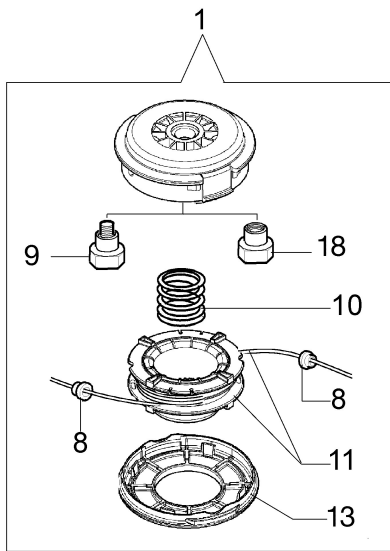

Illustration Accessories

Ref.Nu	Qty	Part number	Description	Validity from	Validity till	Notes	Bulletin
1		-	Not available for this product			Sostituita da testina completa codice 63019015	
2	2	3960040R	Screw			(inserto maschio), 63019017 (inserto	
3	1	4174278R	Plate				
4	4	3802004DR	Screw			complet head p/n 63019015 (male insert) 63019017	
5	1	61380126	Skirt w/blade				
6	1	4174275R	Blade				
7	1	61380125	Guard kit				
8	2	4199005AR	Bushing				
9	1	4199008B	Insert (male)				
10	1	4199004	Spring				
11	1	4199042R	Nylon spool Ø3				
12	1	4095673BR	3-tooth blade				
13	1	4199035BR	Cover				
14	1	61052031R	Tool kit				
15	1	61200106R	Harness				
16	1	61202016	Labels kit				
17		-	Not available for this product			Sostituita da testina completa codice 63019015	
18	1	61110076	Insert (female)			(inserto maschio), 63019017 (inserto	
19	1	4199052	Nylon spool				
20	1	4199026A	Cover			complet head p/n 63019015 (male insert) 63019017	
21	1	4199046	Cover				
22	1	61459102	Complete nylon head Ø 3			Inserto femmina; Female	
22	1	61459102	Complete nylon head Ø 3			Inserto maschio; Male insert