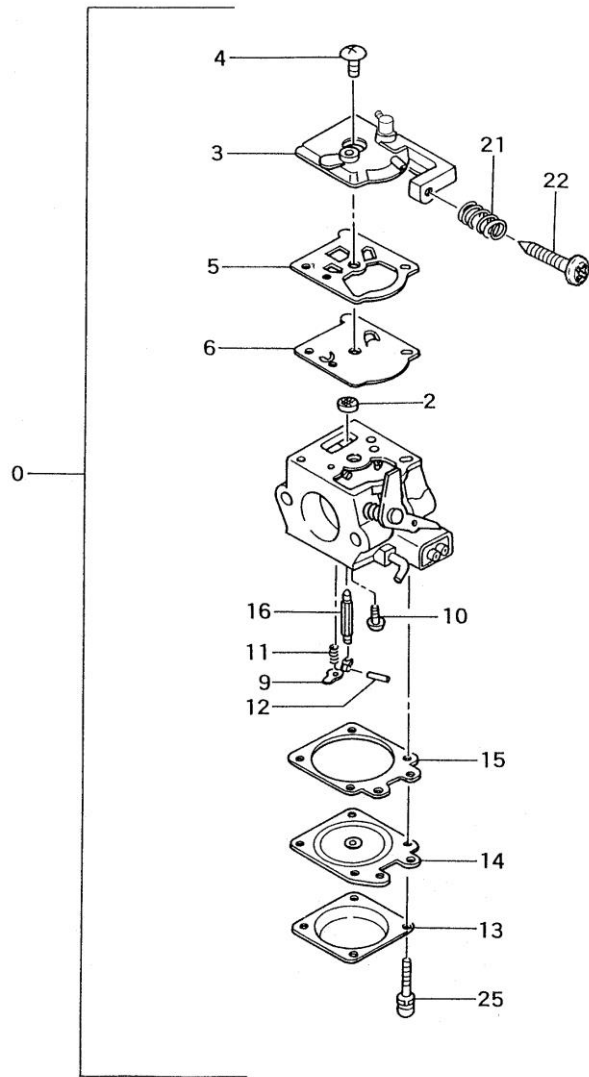

C24-06 TCS-2801S/SC CARBURETOR

REF. NUMBER	PARTS NUMBER	DESCRIPTION	Q'TY	SERIAL NUMBER
000	669-0651	CARBURETOR ASS'Y WT-797	1	
002	668-4700	INLET SCREEN	1	
003	669-1438	PUMP COVER	1	
004	668-5210	SCREW	1	
005	668-5212	PUMP GASKET	1	
006	668-5213	PUMP DIAPHRAGM	1	
009	668-5217	CONTROL LEVER	1	
010	668-5218	HINGE PIN SET SCREW	1	
011	669-0873	VALVE SPRING	1	
012	668-5219	HINGE PIN	1	
013	668-5222	DIAPHRAGM COVER	1	
014	669-0827	METERING DIAPHRAGM COM	1	
015	668-5220	DIAPHRAGM PACKING	1	
016	668-5215	NEEDLE VALVE	1	
021	669-0766	IDLE ADJUST SPRING	1	
022	669-0736	IDLE ADJUST SCREW	1	
025	668-5223	SET SCREW	4