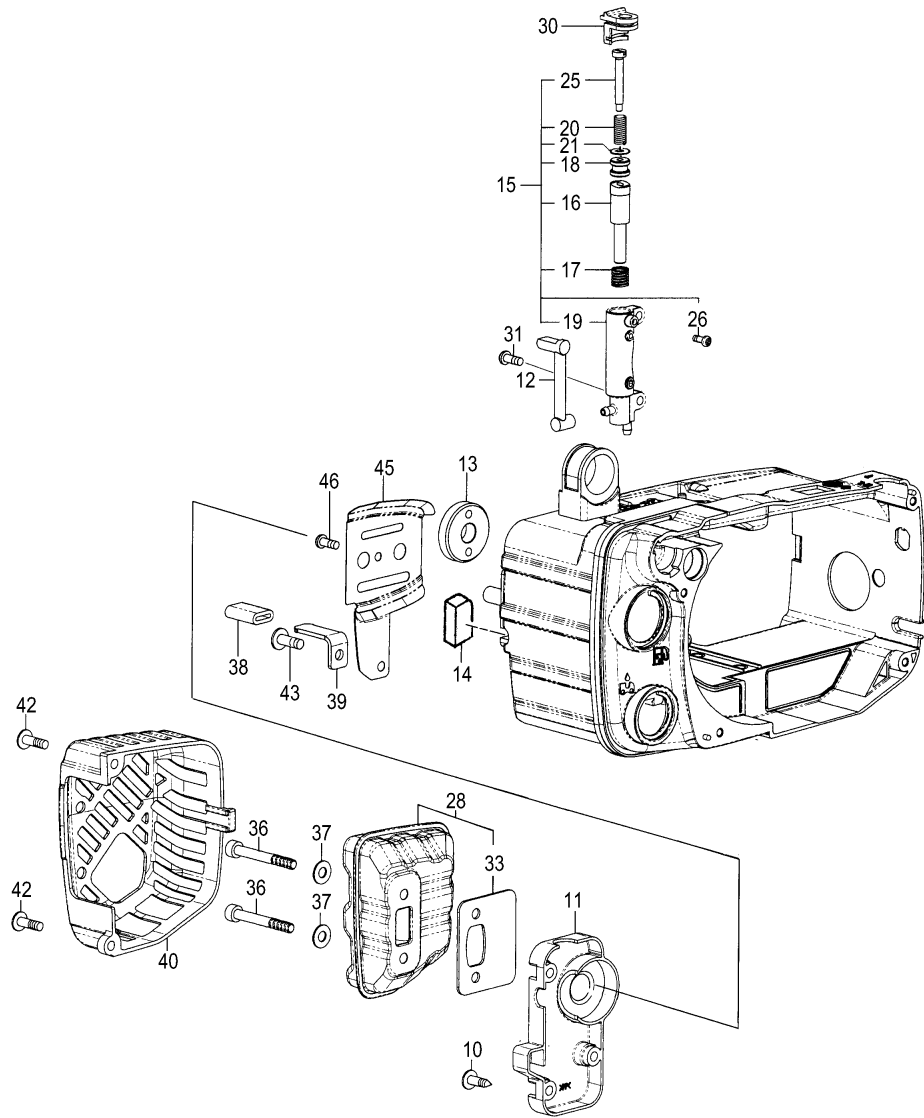

C24-07 TCS-280S/SC OIL PUMP/MUFFLER

REF. NUMBER	PARTS NUMBER	DESCRIPTION	Q'TY	SERIAL NUMBER
010	668-5152	TAPPING SCREW D4.5X14	3	
011	668-6765	OIL PUMP COVER	1	
012	668-5150	OIL PIPE (A)	1	
013	668-5151	SCREW GEAR	1	
014	669-1401	AIR VENT SPONGE	1	
015	668-5135	OIL PUMP CASE ASS'Y	1	
016	668-5132	PUMP GEAR COMP.	1	
017	668-5131	PUMP GEAR SPRING	1	
018	668-5130	OIL PUMP ADJUST CAP	1	
019	668-5134	OIL PUMP CASE COMP.	1	
020	668-5129	ADJUSTER SPRING	1	
021	668-5070	BOLT WASHER M4	1	
025	668-5128	OIL PUMP ADJUSTER	1	
026	668-5133	MACHINE SCREW M3X8	1	
028	669-2450	MUFFLER SET	1	
030	669-0959	OIL ADJUST GROMMET	1	
031	668-5149	MACHINE SCREW (W/SP. WASHER)	2	
033	669-2734	MUFFLER GASKET	1	
036	669-5054	HEX. HOLE BOLT 5X40	2	
037	668-4661	WASHER 5	2	
038	668-5154	FUEL PIPE	1	
039	668-5155	CHAIN CATCHER	1	
040	669-2753	MUFFLER COVER	1	
042	668-5152	TAPPING SCREW D4.5X14	2	
043	668-5275	TAPPING SCREW D5X14	1	
045	669-0735	GUIDE PLATE A	1	
046	668-5161	TAPPING SCREW D4X10	1