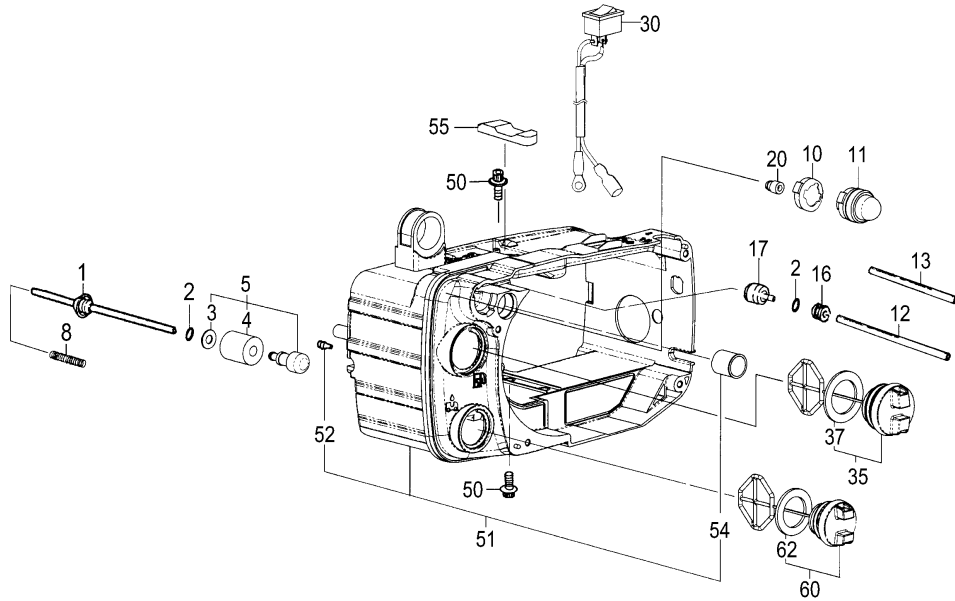

C24-04 TCS-2801S/SC FUEL LINE/OIL FILTER

REF. NUMBER	PARTS NUMBER	DESCRIPTION	Q'TY	SERIAL NUMBER
001	668-5247	SHIELD TUBE ASS'Y	1	
002	668-5198	CLIP D6	2	
003	668-4661	WASHER 5	1	
004	669-0919	OIL FILTER	1	
005	668-5249	OIL FILTER BODY ASS'Y	1	
008	668-5246	PROTECTIVE COIL	1	
010	669-2126	PUMP FIXING PLATE	1	
011	668-5139	PRIMING PUMP COMP.	1	
012	669-2413	FUEL PIPE	1	
013	669-2350	FUIL PIPE 2.5X4.5X140	1	
016	669-2422	FUEL GROMMET	1	
017	668-5199	PUMP FILTER BODY	1	
020	669-1286	RETURN GROMMET	1	
030	668-7504	STOP SWITCH COMP.	1	
035	669-2111	TANKCAP ASS'Y	1	
037	668-5179	TANK CAP PACKING	1	
050	668-5136	SEAL LOCK BOLT M5X15	4	
051	669-1368	ENGINE CASE ASS'Y	1	
052	668-5173	AIR VENT VALVE (B)	1	
054	669-2086	AIR VENT ASS'Y	1	
055	669-1380	ENGINE CASE COVER	1	
060	668-5178	OIL TANK CAP ASS'Y	1	
062	668-5177	OIL TANK CAP PACKING	1