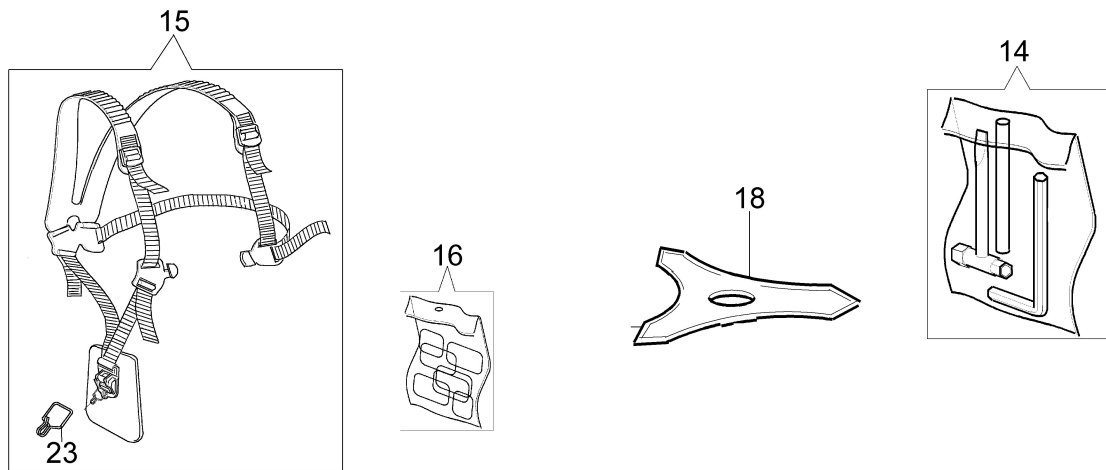

Illustration Transmission

Ref.Nu	Qty	Part number	Description	Validity from	Validity till	Notes	Bulletin
48	1	3050018R	Seal ring				
49	1	61040066R	Spacer				
50	1	61040145R	Hub				
51	1	61250287A	Bevel gear Ø28				BT3-101-07/10
52	1	61040133A	Bevel gear set				
53	1	3901008R	Screw				
54	1	3960071AR	Screw				
55	1	3801016R	Screw				
56	1	074000301	Throttle cable				
57	1	074000183AR	Clamp	06/2011			BT3-109-04/11
58	1	61250287A	Bevel gear Ø28				BT3-101-07/10
59	1	61250054R	Pin				BT3-101-07/10
60	1	61110074R	Guard				BT3-101-07/10
61	1	61110075R	Nut				BT3-101-07/10
62	2	074000035R	AV-mount				
63	1	4175150A	Bevel gear set				
64	1	072700264CR	Clamp	06/2011			BT3-109-04/11
65	2	3819006R	Washer				
66	2	3801013R	Screw				

Illustration Accessories

Ref.Nu	Qty	Part number	Description	Validity from	Validity till	Notes	Bulletin
1	1	61459102	Complete nylon head Ø 3				BT3-076-08/07, BT3-101-07/10
2	1	3960040R	Screw				
3	1	4174278R	Plate				
4	4	3802004DR	Screw				
5	1	61380126	Skirt w/blade				
6	1	4174275R	Blade				
7	1	61380125	Guard kit				
8	2	4199005AR	Bushing				
9	1	4199008B	Insert (male)				BT3-101-07/10
10	1	4199004	Spring				
11	1	4199052	Nylon spool				
12	1	4199026A	Cover				BT3-076-08/07
13	1	4199046	Cover				BT3-076-08/07
14	1	61052031R	Tool kit				
15	1	63050018AR	Harness				
16	1	074000328	Labels kit				
17	1	61459102	Complete nylon head Ø 3				BT3-101-07/10
18	1	4095673BR	3-tooth blade				
19	1	63129008	Head Load&Go				BT2-023-01/08, BT3-101-07/10
20	1	4199048R	Spring				
21	1	4199049	Nylon spool				
22	1	61110076	Insert (female)				BT3-101-07/10
23	1	63050016	Hooking spring				
24	1	63129008	Head Load&Go				BT3-101-07/10