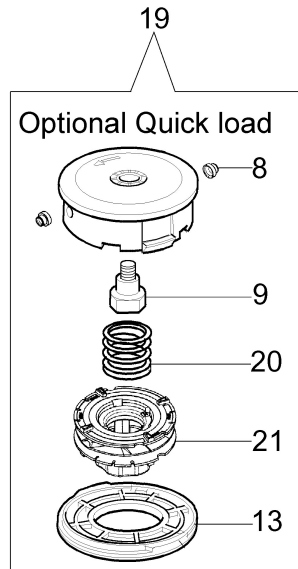

Illustration Transmission

Ref.Nu	Qty	Part number	Description	Validity from	Validity till	Notes	Bulletin
48	1	3050018R	Seal ring				
49	1	61040066R	Spacer				
50	1	61040145R	Hub				
51	1	61250287A	Bevel gear Ø28				BT3-101-07/10
52	1	61040133A	Bevel gear set				
53	1	3901008R	Screw				
54	1	3960071AR	Screw				
55	1	3801016R	Screw				
56	1	074000301	Throttle cable				
57	1	074000183AR	Clamp	06/2011			BT3-109-04/11
58	1	61250287A	Bevel gear Ø28				BT3-101-07/10
59	1	61250054R	Pin				BT3-101-07/10
60	1	61110074R	Guard				BT3-101-07/10
61	1	61110075R	Nut				BT3-101-07/10
62	2	074000035R	AV-mount				
63	1	4175150A	Bevel gear set				
64	1	072700264CR	Clamp	06/2011			BT3-109-04/11
65	2	3819006R	Washer				
66	2	3801013R	Screw				

Illustration Accessories

Ref.Nu	Qty	Part number	Description	Validity from	Validity till	Notes	Bulletin
1	1	61459102	Complete nylon head Ø 3				BT3-076-08/07, BT3-101-07/10
2	1	3960040R	Screw				
3	1	4174278R	Plate				
4	4	3802004DR	Screw				
5	1	61380126	Skirt w/blade				
6	1	4174275R	Blade				
7	1	61380125	Guard kit				
8	2	4199005AR	Bushing				
9	1	4199008B	Insert (male)				BT3-101-07/10
10	1	4199004	Spring				
11	1	4199052	Nylon spool				
12	1	4199026A	Cover				BT3-076-08/07
13	1	4199046	Cover				BT3-076-08/07
14	1	61052031R	Tool kit				
15	1	63050018AR	Harness				
16	1	074000328	Labels kit				
17	1	61459102	Complete nylon head Ø 3				BT3-101-07/10
18	1	4095673BR	3-tooth blade				
19	1	63129008	Head Load&Go				BT2-023-01/08, BT3-101-07/10
20	1	4199048R	Spring				
21	1	4199049	Nylon spool				
22	1	61110076	Insert (female)				BT3-101-07/10
23	1	63050016	Hooking spring				
24	1	63129008	Head Load&Go				BT3-101-07/10