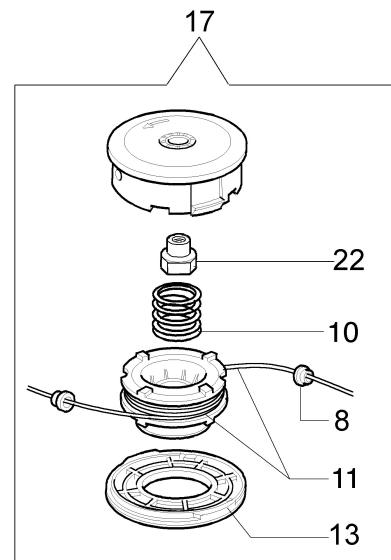

Illustration Transmission

Ref.Nu	Qty	Part number	Description	Validity from	Validity till	Notes	Bulletin
48	1	3050018R	Seal ring				
49	1	61040066R	Spacer				
50	1	61040145R	Hub				
51	1	61250287A	Bevel gear Ø28				BT3-101-07/10
52	1	61040133A	Bevel gear set				
53	1	3901008R	Screw				
54	1	3960071AR	Screw				
55	1	3801016R	Screw				
56	1	074000301	Throttle cable				
57	1	074000183AR	Clamp	06/2011			BT3-109-04/11
58	1	61250287A	Bevel gear Ø28				BT3-101-07/10
59	1	61250054R	Pin				BT3-101-07/10
60	1	61110074R	Guard				BT3-101-07/10
61	1	61110075R	Nut				BT3-101-07/10
62	2	074000035R	AV-mount				
63	1	4175150A	Bevel gear set				
64	1	072700264CR	Clamp	06/2011			BT3-109-04/11
65	2	3819006R	Washer				
66	2	3801013R	Screw				

Illustration Accessories

Ref.Nu	Qty	Part number	Description	Validity from	Validity till	Notes	Bulletin
1	1	61459102	Complete nylon head Ø 3				BT3-076-08/07, BT3-101-07/10
2	1	3960040R	Screw				
3	1	4174278R	Plate				
4	4	3802004DR	Screw				
5	1	61380126	Skirt w/blade				
6	1	4174275R	Blade				
7	1	61380125	Guard kit				
8	2	4199005AR	Bushing				
9	1	4199008B	Insert (male)				BT3-101-07/10
10	1	4199004	Spring				
11	1	4199052	Nylon spool				
12	1	4199026A	Cover				BT3-076-08/07
13	1	4199046	Cover				BT3-076-08/07
14	1	61052031R	Tool kit				
15	1	63050018AR	Harness				
16	1	074000328	Labels kit				
17	1	61459102	Complete nylon head Ø 3				BT3-101-07/10
18	1	4095673BR	3-tooth blade				
19	1	63129008	Head Load&Go				BT2-023-01/08, BT3-101-07/10
20	1	4199048R	Spring				
21	1	4199049	Nylon spool				
22	1	61110076	Insert (female)				BT3-101-07/10
23	1	63050016	Hooking spring				
24	1	63129008	Head Load&Go				BT3-101-07/10