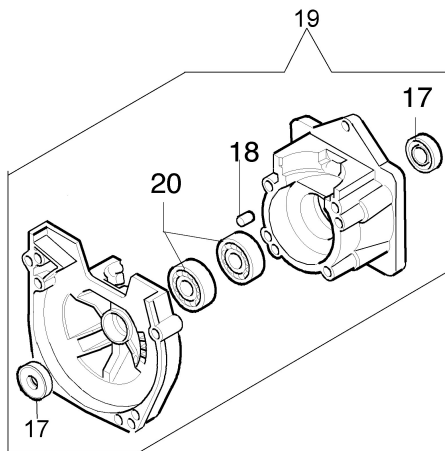

Illustration Engine

Ref.Nu	Qty	Part number	Description	Validity from	Validity till	Notes	Bulletin
1	1	074000208	Cover				
2	1	61052008R	Screw				
3	3	3801010R	Screw				
4	2	3916005R	Washer				
5	1	072700036A	Grommet				
6	2	074000405R	Piston ring				
7	1	3055115	Spark plug bpmr7a				
8	1	074000280B	Cylinder				
9	1	074000268R	Crankshaft				
10	2	074000267AR	Spacer				
11	1	072700046R	Bearing				
12	1	3028013R	Key				
13	4	094000101R	Screw				
14	4	3833073R	Washer				
15	1	074000279B	Piston assy Ø40				
16	2	3819006R	Washer				
17	2	094000099R	Seal ring				
18	2	3023008R	Plug				
19	1	074000204	Crankcase				
20	2	094000006R	Bearing				
21	2	3918010R	Washer				
22	2	3806026AR	Screw				
23	1	4095211R	Plate				
24	1	074000206AR	Muffler				
25	1	074000013A	Gasket				
26	1	4120070	Washer				
27	1	3960017AR	Screw				
28	1	074000207	Muffler cover				
29	1	074000156B	Gasket set				
30	2	093000167R	Ring				
31	1	074000014R	Piston pin				
32	1	50080134R	Tube				
33	1	072700076CR	Gasket				
34	1	074000130C	Insulator				
35	1	072700077CR	Gasket				
36	1	2318690R	Carburetor WT-460B				
37	2	3801051R	Screw				
38	1	072700458	Shutter				
39	2	074000391	Starter lever				
40	1	320000004	Screw				
41	1	4120070	Washer				
42	1	072700460R	Guard				
43	1	074000390R	Filter support				
44	1	072700461BR	Air filter				
45	1	072700457AR	Filter cover				
46	1	61052009BR	Screw