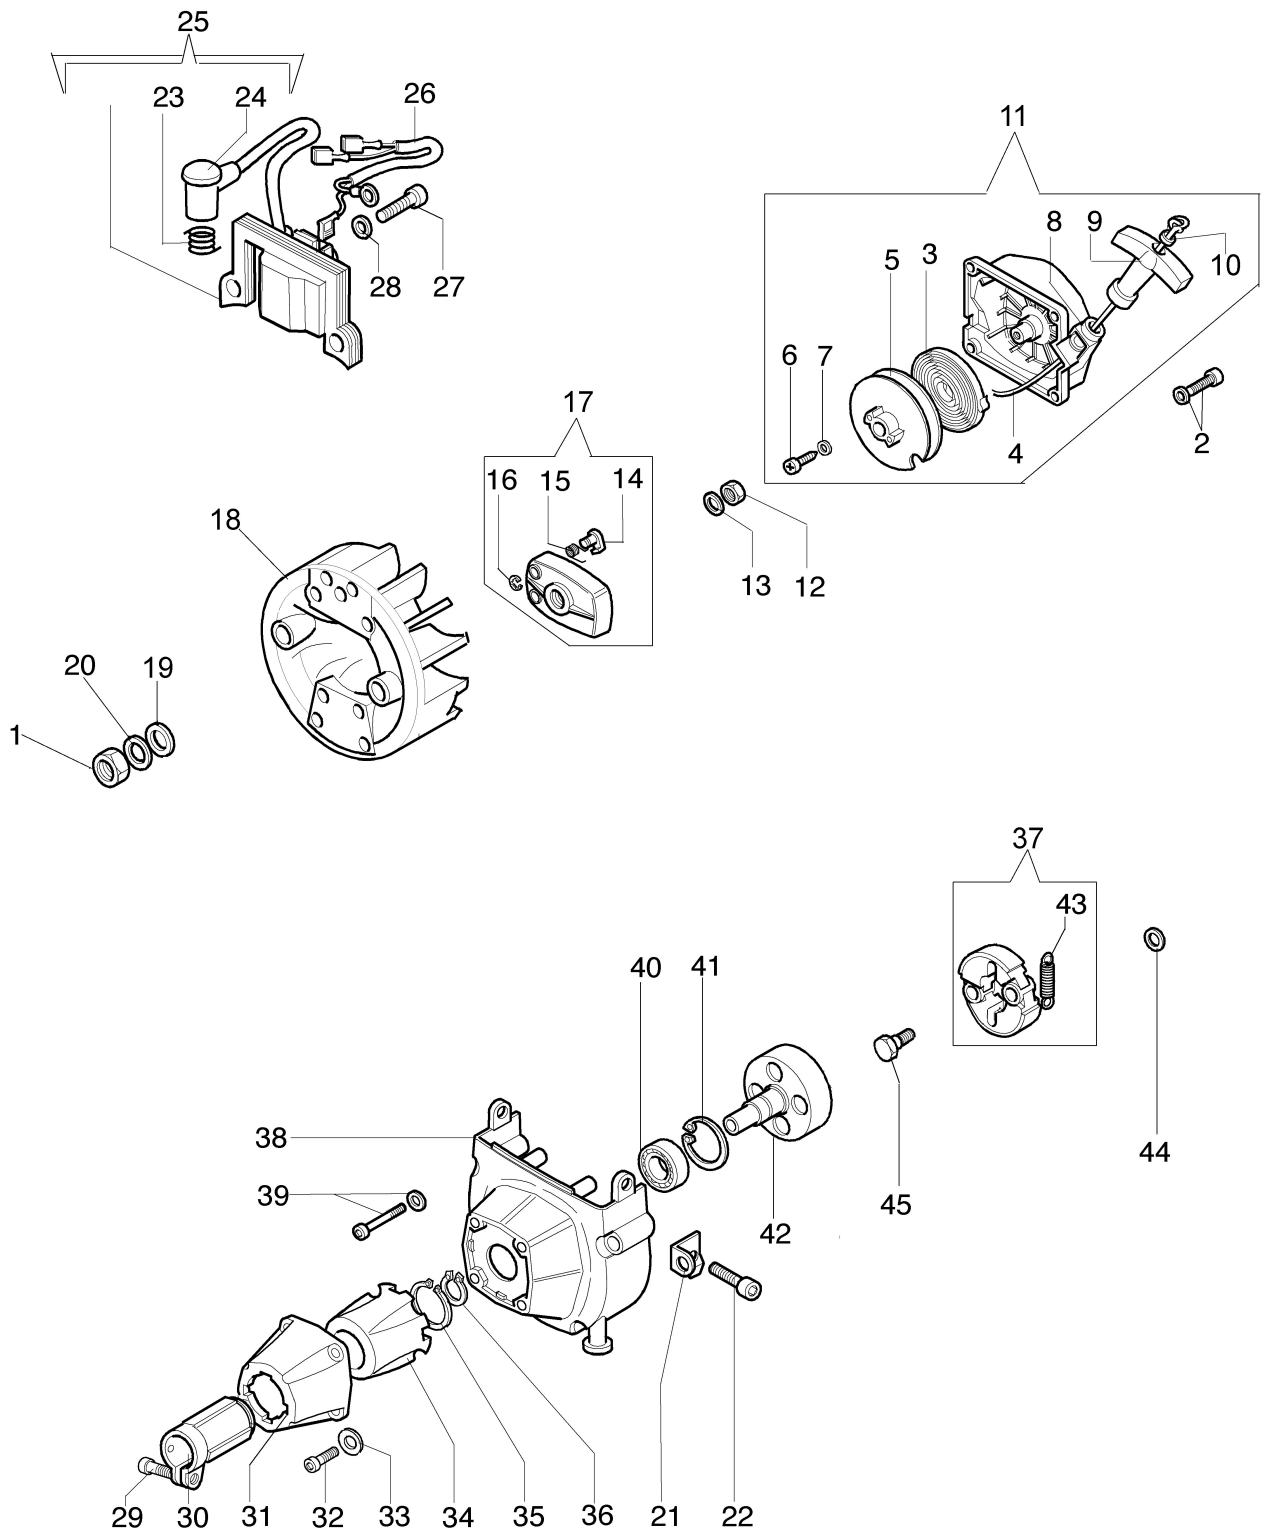

Illustration Starter Assy and clutch

Illustration Starter assy and clutch

Ref.Nu	Qty	Part number	Description	Validity from	Validity till	Notes	Bulletin
1	1	3912009	Nut				
2	4	61052008R	Screw				
3	1	004000132R	Spring				
4	1	4098073R	Starter rope				
5	1	072700085BR	Pulley				
6	1	094600041AR	Screw				
7	1	3918005R	Washer				
8	1	072700089R	Bushing				
9	1	093500397	Starter handle				
10	1	006000829	Washer				
11	1	072700468AR	Starter assy				
12	1	072700235	Nut				
13	1	3916009R	Washer				
14	2	072700087	Pawl				
15	2	072700088R	Spring				
16	2	3026004	Ring				
17	1	072700466R	Clutch driver				
18	1	074000378R	Flywheel				
19	1	3818011AR	Washer				
20	1	3916010R	Washer				
21	1	072700072	Support				
22	1	3801010R	Screw				
23	1	094600169AR	Spring				
24	1	094600097AR	Spark plug cap				
25	1	072700391R	Ignition coil				
26	1	4179087A	Cable				
27	2	006000064	Screw				
28	2	3833073R	Washer				
29	1	3801022R	Screw				
30	1	074000244A	Sleeve				
31	1	074000212R	Cover				
32	4	3801011R	Screw				
33	4	072700189	Washer				
34	1	074000027	AV-mount				
35	1	074000030	Ring				
36	1	3024015R	Ring				
37	1	4191153BR	Clutch				
38	1	072700472AR	Starter case				
39	4	61052005	Screw				
40	1	3035042R	Bearing				
41	1	3025022R	Ring				
42	1	4191030R	Clutch drum				
43	1	4191028R	Spring				
44	2	072700188	Washer				
45	2	4191027FR	Pin