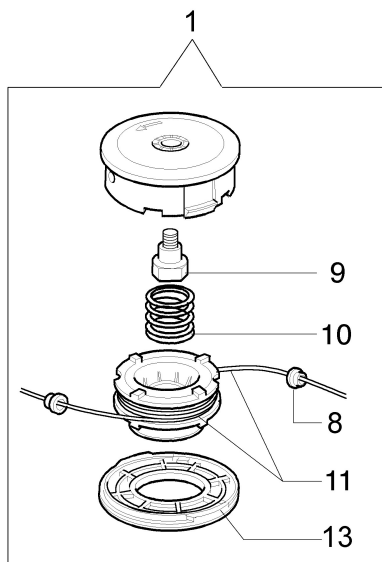

Illustration Transmission

Ref.Nu	Qty	Part number	Description	Validity from	Validity till	Notes	Bulletin
48	1	3050018R	Seal ring				
49	1	61040066R	Spacer				
50	1	61040145R	Hub				
51	1	61250287A	Bevel gear Ø28				BT3-101-07/10
52	1	61040133A	Bevel gear set				
53	1	3901008R	Screw				
54	1	3960071AR	Screw				
55	1	3801016R	Screw				
56	1	074000301	Throttle cable				
57	1	074000183AR	Clamp	06/2011			BT3-109-04/11
58	1	61250287A	Bevel gear Ø28				BT3-101-07/10
59	1	61250054R	Pin				BT3-101-07/10
60	1	61110074R	Guard				BT3-101-07/10
61	1	61110075R	Nut				BT3-101-07/10
62	2	074000035R	AV-mount				
63	1	4175150A	Bevel gear set				
64	1	072700264CR	Clamp	06/2011			BT3-109-04/11
65	2	3819006R	Washer				
66	2	3801013R	Screw				

Illustration Accessories

Ref.Nu	Qty	Part number	Description	Validity from	Validity till	Notes	Bulletin
1	1	61459102	Complete nylon head Ø 3				BT3-076-08/07, BT3-101-07/10
2	1	3960040R	Screw				
3	1	4174278R	Plate				
4	4	3802004DR	Screw				
5	1	61380126	Skirt w/blade				
6	1	4174275R	Blade				
7	1	61380125	Guard kit				
8	2	4199005AR	Bushing				
9	1	4199008B	Insert (male)				BT3-101-07/10
10	1	4199004	Spring				
11	1	4199052	Nylon spool				
12	1	4199026A	Cover				BT3-076-08/07
13	1	4199046	Cover				BT3-076-08/07
14	1	61052031R	Tool kit				
15	1	63050018AR	Harness				
16	1	074000328	Labels kit				
17	1	61459102	Complete nylon head Ø 3				BT3-101-07/10
18	1	4095673BR	3-tooth blade				
19	1	63129008	Head Load&Go				BT2-023-01/08, BT3-101-07/10
20	1	4199048R	Spring				
21	1	4199049	Nylon spool				
22	1	61110076	Insert (female)				BT3-101-07/10
23	1	63050016	Hooking spring				
24	1	63129008	Head Load&Go				BT3-101-07/10