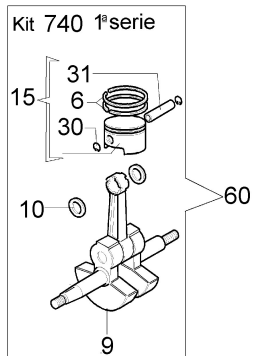

Illustration Engine

Ref.Nu	Qty	Part number	Description	Validity from	Validity till	Notes	Bulletin
1	1	074000208	Cover				
2	1	61052008R	Screw				
3	3	3801010R	Screw				
4	2	3916005R	Washer				
5	1	072700036A	Grommet				
6	2	074000405R	Piston ring				
7	1	3055115	Spark plug bpmr7a				
8	1	074000280B	Cylinder				
9	1	074000268R	Crankshaft				
10	2	074000267AR	Spacer				
11	1	072700046R	Bearing				
12	1	3028013R	Key				
13	4	094000101R	Screw				
14	4	3833073R	Washer				
15	1	074000279B	Piston assy Ø40				
16	2	3819006R	Washer				
17	2	094000099R	Seal ring				
18	2	3023008R	Plug				
19	1	074000204	Crankcase				
20	2	094000006R	Bearing				
21	2	3918010R	Washer				
22	2	3806026AR	Screw				
23	1	4095211R	Plate				
24	1	074000206AR	Muffler				
25	1	074000013A	Gasket				
26	1	4120070	Washer				
27	1	3960017AR	Screw				
28	1	074000207	Muffler cover				
29	1	074000156B	Gasket set				
30	2	093000167R	Ring				
31	1	074000014R	Piston pin				
32	1	50080134R	Tube				
33	1	072700076CR	Gasket				
34	1	074000130C	Insulator				
35	1	072700077CR	Gasket				
36	1	2318690R	Carburetor WT-460B				
37	2	3801051R	Screw				
38	1	072700458	Shutter				
39	2	074000391	Starter lever				
40	1	320000004	Screw				
41	1	4120070	Washer				
42	1	072700460R	Guard				
43	1	074000390R	Filter support				
44	1	072700461BR	Air filter				
45	1	072700457AR	Filter cover				
46	1	61052009BR	Screw