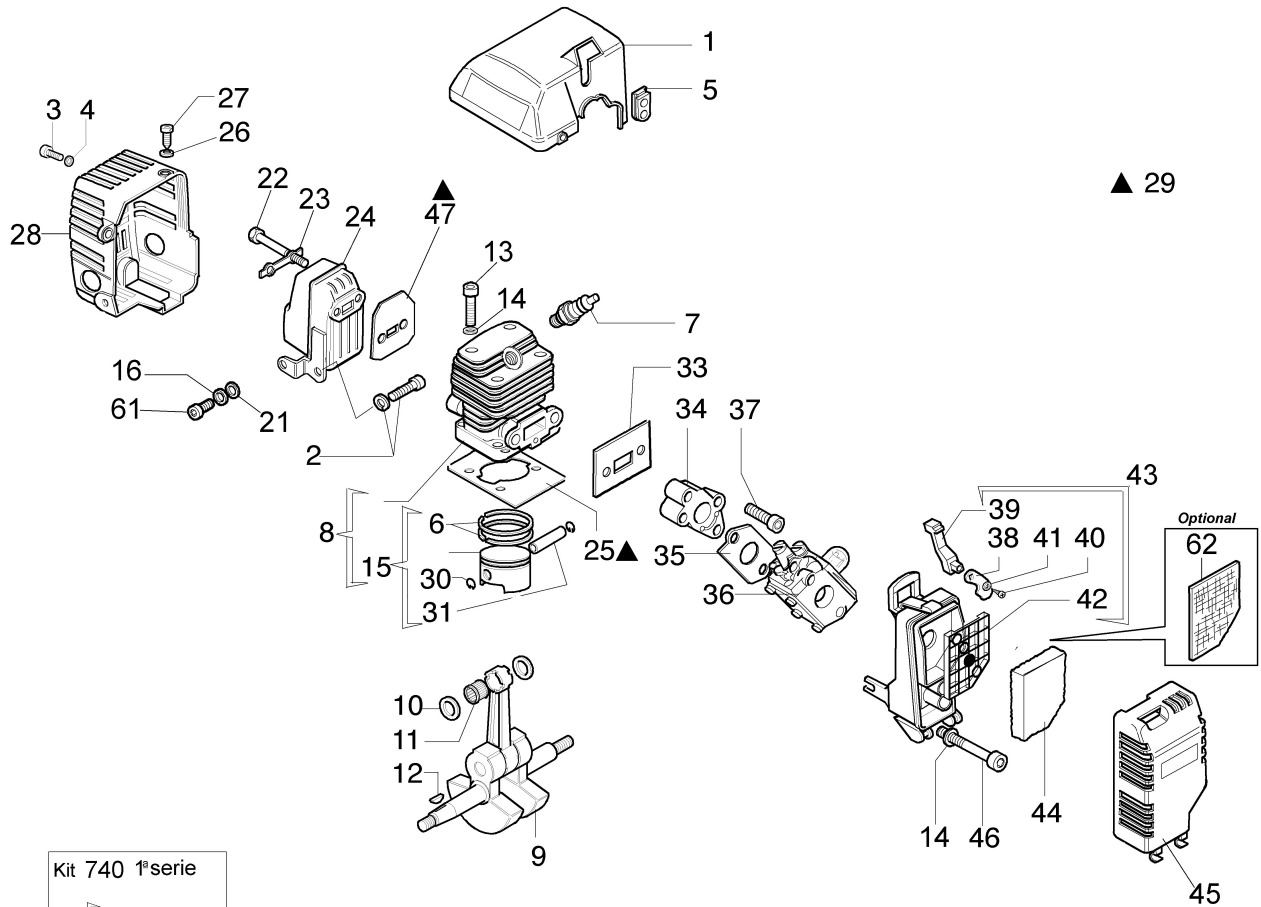

Illustration Engine

Ref.Nu	Qty	Part number	Description	Validity from	Validity till	Notes	Bulletin
1	1	074000208	Cover				
2	1	61052008R	Screw				
3	3	3801010R	Screw				
4	2	3916005R	Washer				
5	1	072700036A	Grommet				
6	2	074000405R	Piston ring				
7	1	3055115	Spark plug bpmr7a				
8	1	074000280B	Cylinder				
9	1	074000268R	Crankshaft				
10	2	074000267AR	Spacer				
11	1	072700046R	Bearing				
12	1	3028013R	Key				
13	4	094000101R	Screw				
14	4	3833073R	Washer				
15	1	074000279B	Piston assy Ø40				
16	2	3819006R	Washer				
17	2	094000099R	Seal ring				
18	2	3023008R	Plug				
19	1	074000204	Crankcase				
20	2	094000006R	Bearing				
21	2	3918010R	Washer				
22	2	3806026AR	Screw				
23	1	4095211R	Plate				
24	1	074000206AR	Muffler				
25	1	074000013A	Gasket				
26	1	4120070	Washer				
27	1	3960017AR	Screw				
28	1	074000207	Muffler cover				
29	1	074000156B	Gasket set				
30	2	093000167R	Ring				
31	1	074000014R	Piston pin				
32	1	50080134R	Tube				
33	1	072700076CR	Gasket				
34	1	074000130C	Insulator				
35	1	072700077CR	Gasket				
36	1	2318690R	Carburetor WT-460B				
37	2	3801051R	Screw				
38	1	072700458	Shutter				
39	2	074000391	Starter lever				
40	1	320000004	Screw				
41	1	4120070	Washer				
42	1	072700460R	Guard				
43	1	074000390R	Filter support				
44	1	072700461BR	Air filter				
45	1	072700457AR	Filter cover				
46	1	61052009BR	Screw