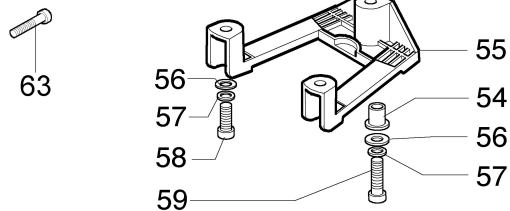

Illustration Engine

Ref.Nu	Qty	Part number	Description	Validity from	Validity till	Notes	Bulletin
1	1	074000208	Cover				
2	1	61052008R	Screw				
3	3	3801010R	Screw				
4	2	3916005R	Washer				
5	1	072700036A	Grommet				
6	2	074000405R	Piston ring				
7	1	3055115	Spark plug bpmr7a				
8	1	074000280B	Cylinder				
9	1	074000268R	Crankshaft				
10	2	074000267AR	Spacer				
11	1	072700046R	Bearing				
12	1	3028013R	Key				
13	4	094000101R	Screw				
14	4	3833073R	Washer				
15	1	074000279B	Piston assy Ø40				
16	2	3819006R	Washer				
17	2	094000099R	Seal ring				
18	2	3023008R	Plug				
19	1	074000204	Crankcase				
20	2	094000006R	Bearing				
21	2	3918010R	Washer				
22	2	3806026AR	Screw				
23	1	4095211R	Plate				
24	1	074000206AR	Muffler				
25	1	074000013A	Gasket				
26	1	4120070	Washer				
27	1	3960017AR	Screw				
28	1	074000207	Muffler cover				
29	1	074000156B	Gasket set				
30	2	093000167R	Ring				
31	1	074000014R	Piston pin				
32	1	50080134R	Tube				
33	1	072700076CR	Gasket				
34	1	074000130C	Insulator				
35	1	072700077CR	Gasket				
36	1	2318690R	Carburetor WT-460B				
37	2	3801051R	Screw				
38	1	072700458	Shutter				
39	2	074000391	Starter lever				
40	1	320000004	Screw				
41	1	4120070	Washer				
42	1	072700460R	Guard				
43	1	074000390R	Filter support				
44	1	072700461BR	Air filter				
45	1	072700457AR	Filter cover				
46	1	61052009BR	Screw