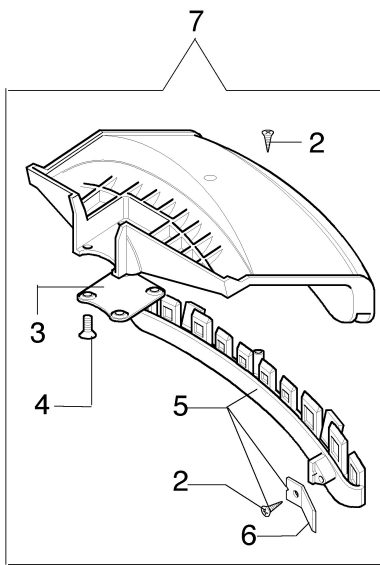

Illustration Transmission

Ref.Nu	Qty	Part number	Description	Validity from	Validity till	Notes	Bulletin
48	1	3050018R	Seal ring				
49	1	61040066R	Spacer				
50	1	61040145R	Hub				
51	1	61250287A	Bevel gear Ø28				BT3-101-07/10
52	1	61040133A	Bevel gear set				
53	1	3901008R	Screw				
54	1	3960071AR	Screw				
55	1	3801016R	Screw				
56	1	074000301	Throttle cable				
57	1	074000183AR	Clamp	06/2011			BT3-109-04/11
58	1	61250287A	Bevel gear Ø28				BT3-101-07/10
59	1	61250054R	Pin				BT3-101-07/10
60	1	61110074R	Guard				BT3-101-07/10
61	1	61110075R	Nut				BT3-101-07/10
62	2	074000035R	AV-mount				
63	1	4175150A	Bevel gear set				
64	1	072700264CR	Clamp	06/2011			BT3-109-04/11
65	2	3819006R	Washer				
66	2	3801013R	Screw				

Illustration Accessories

Ref.Nu	Qty	Part number	Description	Validity from	Validity till	Notes	Bulletin
1	1	61459102	Complete nylon head Ø 3				BT3-076-08/07, BT3-101-07/10
2	1	3960040R	Screw				
3	1	4174278R	Plate				
4	4	3802004DR	Screw				
5	1	61380126	Skirt w/blade				
6	1	4174275R	Blade				
7	1	61380125	Guard kit				
8	2	4199005AR	Bushing				
9	1	4199008B	Insert (male)				BT3-101-07/10
10	1	4199004	Spring				
11	1	4199052	Nylon spool				
12	1	4199026A	Cover				BT3-076-08/07
13	1	4199046	Cover				BT3-076-08/07
14	1	61052031R	Tool kit				
15	1	63050018AR	Harness				
16	1	074000328	Labels kit				
17	1	61459102	Complete nylon head Ø 3				BT3-101-07/10
18	1	4095673BR	3-tooth blade				
19	1	63129008	Head Load&Go				BT2-023-01/08, BT3-101-07/10
20	1	4199048R	Spring				
21	1	4199049	Nylon spool				
22	1	61110076	Insert (female)				BT3-101-07/10
23	1	63050016	Hooking spring				
24	1	63129008	Head Load&Go				BT3-101-07/10