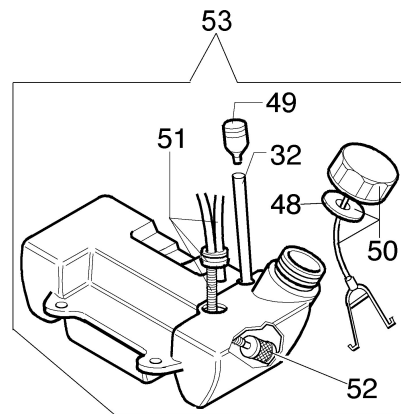

Illustration Engine

Ref.Nu	Qty	Part number	Description	Validity from	Validity till	Notes	Bulletin
1	1	074000208	Cover				
2	1	61052008R	Screw				
3	3	3801010R	Screw				
4	2	3916005R	Washer				
5	1	072700036A	Grommet				
6	2	074000405R	Piston ring				
7	1	3055115	Spark plug bpmr7a				
8	1	074000280B	Cylinder				
9	1	074000268R	Crankshaft				
10	2	074000267AR	Spacer				
11	1	072700046R	Bearing				
12	1	3028013R	Key				
13	4	094000101R	Screw				
14	4	3833073R	Washer				
15	1	074000279B	Piston assy Ø40				
16	2	3819006R	Washer				
17	2	094000099R	Seal ring				
18	2	3023008R	Plug				
19	1	074000204	Crankcase				
20	2	094000006R	Bearing				
21	2	3918010R	Washer				
22	2	3806026AR	Screw				
23	1	4095211R	Plate				
24	1	074000206AR	Muffler				
25	1	074000013A	Gasket				
26	1	4120070	Washer				
27	1	3960017AR	Screw				
28	1	074000207	Muffler cover				
29	1	074000156B	Gasket set				
30	2	093000167R	Ring				
31	1	074000014R	Piston pin				
32	1	50080134R	Tube				
33	1	072700076CR	Gasket				
34	1	074000130C	Insulator				
35	1	072700077CR	Gasket				
36	1	2318690R	Carburetor WT-460B				
37	2	3801051R	Screw				
38	1	072700458	Shutter				
39	2	074000391	Starter lever				
40	1	320000004	Screw				
41	1	4120070	Washer				
42	1	072700460R	Guard				
43	1	074000390R	Filter support				
44	1	072700461BR	Air filter				
45	1	072700457AR	Filter cover				
46	1	61052009BR	Screw