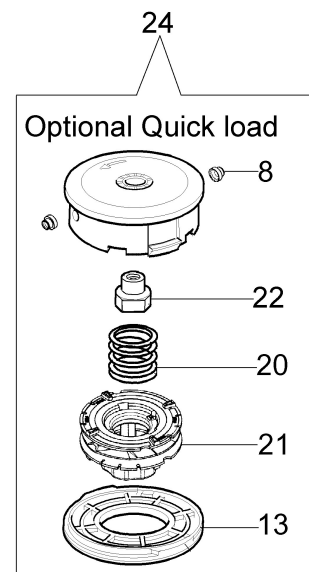

Illustration Transmission

Ref.Nu	Qty	Part number	Description	Validity from	Validity till	Notes	Bulletin
48	1	3050018R	Seal ring				
49	1	61040066R	Spacer				
50	1	61040145R	Hub				
51	1	61250287A	Bevel gear Ø28				BT3-101-07/10
52	1	61040133A	Bevel gear set				
53	1	3901008R	Screw				
54	1	3960071AR	Screw				
55	1	3801016R	Screw				
56	1	074000301	Throttle cable				
57	1	074000183AR	Clamp	06/2011			BT3-109-04/11
58	1	61250287A	Bevel gear Ø28				BT3-101-07/10
59	1	61250054R	Pin				BT3-101-07/10
60	1	61110074R	Guard				BT3-101-07/10
61	1	61110075R	Nut				BT3-101-07/10
62	2	074000035R	AV-mount				
63	1	4175150A	Bevel gear set				
64	1	072700264CR	Clamp	06/2011			BT3-109-04/11
65	2	3819006R	Washer				
66	2	3801013R	Screw				

Illustration Accessories

Ref.Nu	Qty	Part number	Description	Validity from	Validity till	Notes	Bulletin
1	1	61459102	Complete nylon head Ø 3				BT3-076-08/07, BT3-101-07/10
2	1	3960040R	Screw				
3	1	4174278R	Plate				
4	4	3802004DR	Screw				
5	1	61380126	Skirt w/blade				
6	1	4174275R	Blade				
7	1	61380125	Guard kit				
8	2	4199005AR	Bushing				
9	1	4199008B	Insert (male)				BT3-101-07/10
10	1	4199004	Spring				
11	1	4199052	Nylon spool				
12	1	4199026A	Cover				BT3-076-08/07
13	1	4199046	Cover				BT3-076-08/07
14	1	61052031R	Tool kit				
15	1	63050018AR	Harness				
16	1	074000328	Labels kit				
17	1	61459102	Complete nylon head Ø 3				BT3-101-07/10
18	1	4095673BR	3-tooth blade				
19	1	63129008	Head Load&Go				BT2-023-01/08, BT3-101-07/10
20	1	4199048R	Spring				
21	1	4199049	Nylon spool				
22	1	61110076	Insert (female)				BT3-101-07/10
23	1	63050016	Hooking spring				
24	1	63129008	Head Load&Go				BT3-101-07/10