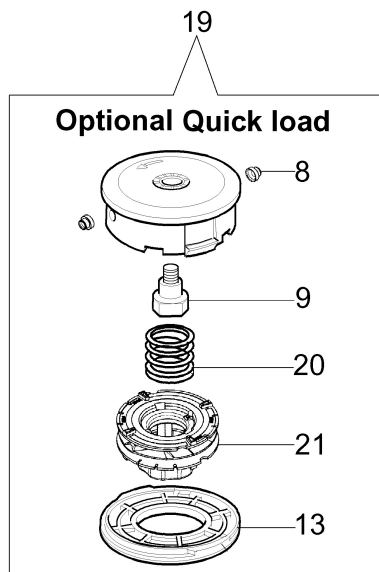

Illustration Accessories

Ref.Nu	Qty	Part number	Description	Validity from	Validity till	Notes	Bulletin
1	1	61459100	Complete nylon head Ø 2,4			M8x1,25	BT3-076-08/07, BT3-085-03/09
2	1	3960040R	Screw				
3	1	4174278R	Plate				
4	4	3802004DR	Screw				
5	1	4179113AR	Skirt w/blade				
6	1	4174275R	Blade				
7	1	61280332	Guard				
8	2	4199005AR	Bushing				
9	1	4199008B	Insert (male)				BT3-085-03/09
10	1	4199004	Spring				
11	1	4199052	Nylon spool				
12	1	4199026A	Cover				BT3-076-08/07
13	1	4199046	Cover				BT3-076-08/07
14	1	61052031R	Tool kit				
15	1	4179164R	Harness				
16	1	61052063	Labels kit				
17	1	61459100	Complete nylon head Ø 2,4			M10x1,25	BT3-085-03/09
18	1	4095673BR	3-tooth blade				
19	1	63129007	Longlife nylon head Ø2,4mm			M8x1,25	BT2-023-01/08, BT3-085-03/09
20	1	4199004	Spring				
21	1	4199049	Nylon spool				
22	1	61110076	Insert (female)				
23	1	63129007	Longlife nylon head Ø2,4mm			M10x1,25	BT3-085-03/09