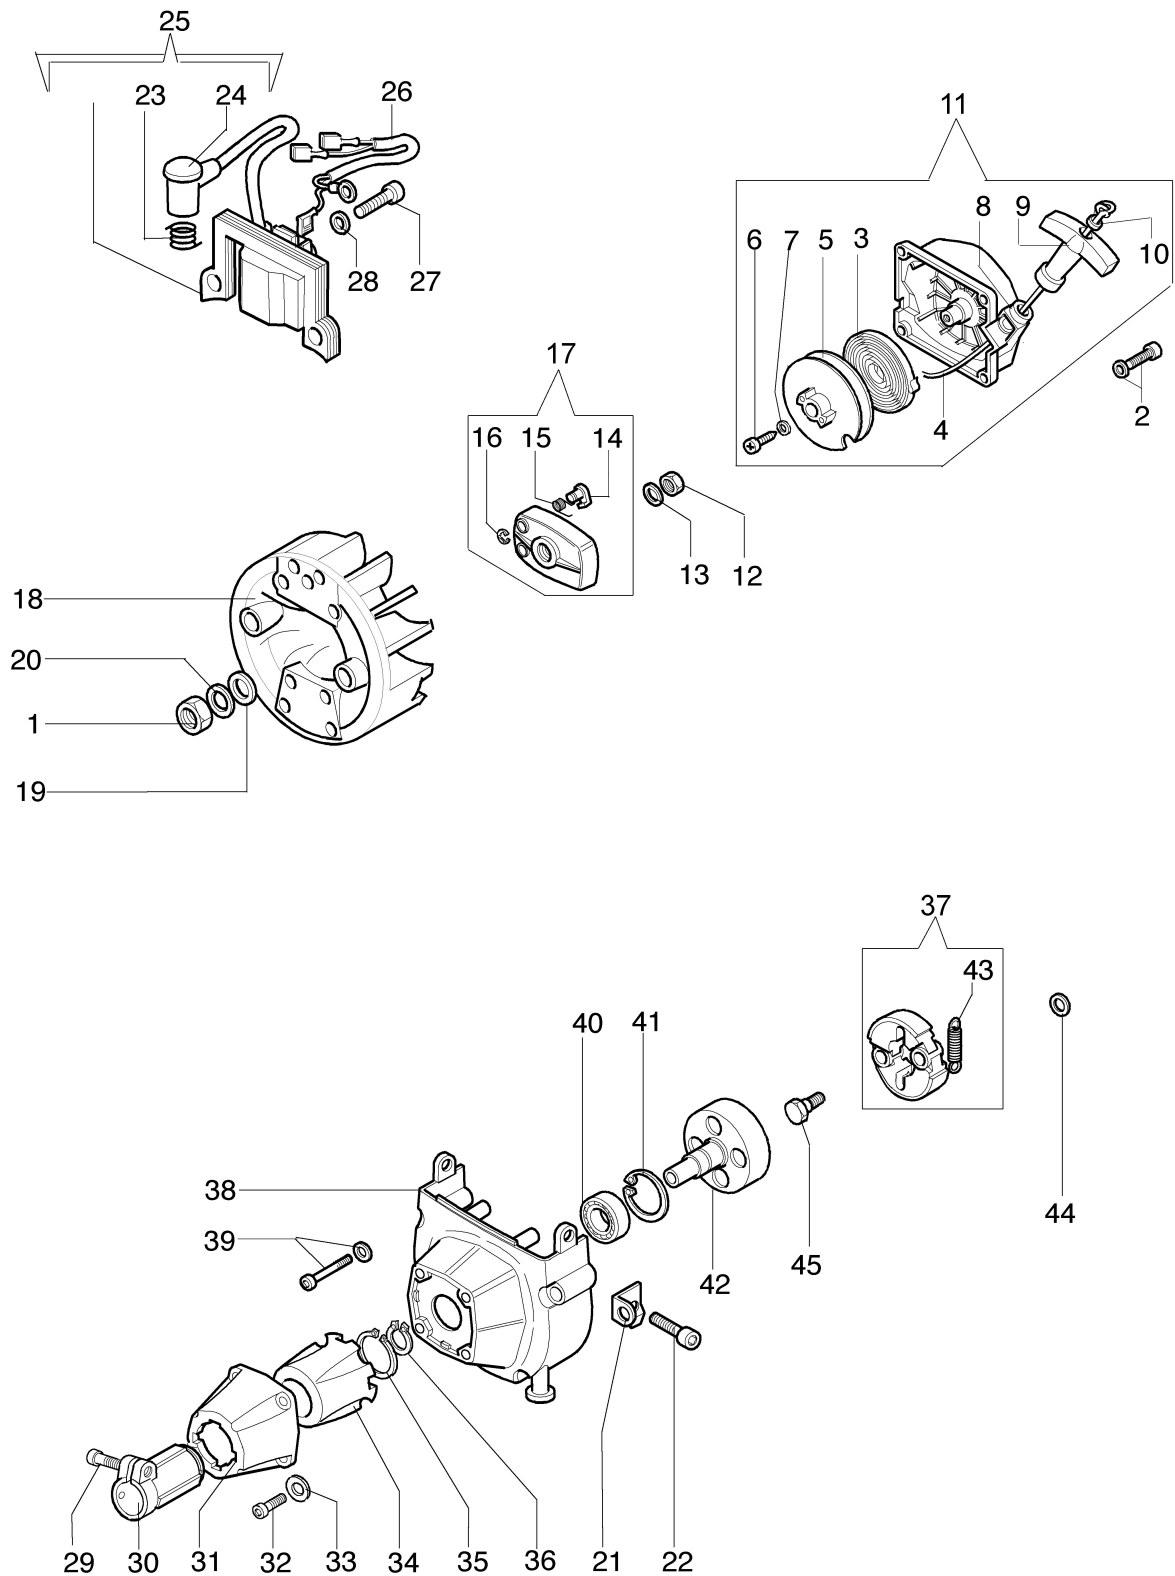

Illustration Starter Assy and clutch

Illustration Starter assy and clutch

Ref.Nu	Qty	Part number	Description	Validity from	Validity till	Notes	Bulletin
1	1	3912009	Nut				
2	4	61052008R	Screw				
3	1	004000132R	Spring				
4	1	4098073R	Starter rope				
5	1	072700085BR	Pulley				
6	1	094600041AR	Screw				
7	1	3918005R	Washer				
8	1	072700089R	Bushing				
9	1	093500397	Starter handle				
10	1	006000829	Washer				
11	1	072700468AR	Starter assy				
12	1	072700235	Nut				
13	1	3916009R	Washer				
14	2	072700087	Pawl				
15	2	072700088R	Spring				
16	2	3026004	Ring				
17	1	072700466R	Clutch driver				
18	1	074000378R	Flywheel				
19	1	3818011AR	Washer				
20	1	3916010R	Washer				
21	1	072700072	Support				
22	1	3801010R	Screw				
23	1	094600169AR	Spring				
24	1	094600097AR	Spark plug cap				
25	1	072700391R	Ignition coil				
26	1	4179087A	Cable				
27	2	006000064	Screw				
28	2	3833073R	Washer				
29	1	3801022R	Screw				
30	1	073300070	Sleeve				
31	1	074000212R	Cover				
32	4	3801011R	Screw				
33	4	072700189	Washer				
34	1	074000027	AV-mount				
35	1	074000030	Ring				
36	1	3024015R	Ring				
37	1	4191153BR	Clutch				
38	1	072700472AR	Starter case				
39	4	61052005	Screw				
40	1	3035042R	Bearing				
41	1	3025022R	Ring				
42	1	4196048R	Clutch drum				
43	1	4191028R	Spring				
44	2	072700188	Washer				
45	2	4191027FR	Pin