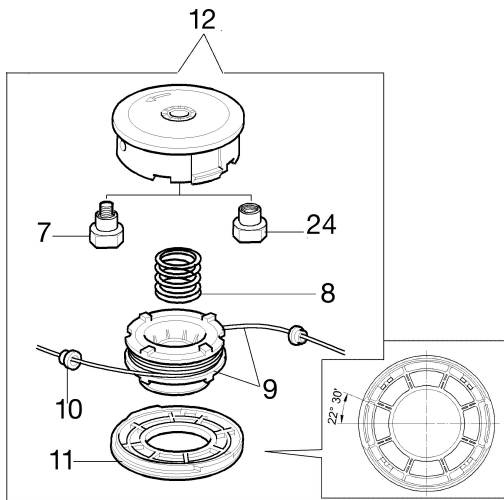

Illustration Accessories

Ref.Nu	Qty	Part number	Description	Validity from	Validity till	Notes	Bulletin
1	2	3960040R	Screw				
2	1	4174275R	Blade				
3	1	61380126	Skirt w/blade				
4	4	3802004DR	Screw				
5	1	4174278R	Plate				
6	1	61380125	Guard kit				
7	1	4199008B	Insert (male)				
8	1	4199004	Spring				
9	1	4199052	Nylon spool				
10	2	4199005AR	Bushing				
11	1	4199026A	Cover				BT3-077-08/07
12	-		Not available for this product			Sostituita da testina completa codice 63019015	
13	1	4174113A	Plate				
14	1	4174117A	Grip-end			63019017 (inserto femmina); Replaced by	
15	1	4174157	Tape (red)				
16	1	4174111A	Key			63019017 (inserto femmina); Replaced by	
17	1	4098812A	Spring				
18	1	4174163	Harness				
19	1	4095665BR	3-tooth blade				
20	1	63070003AR	Harness				
21	1	63070025	Buckle set				
22	1	4191240	Tool kit				
23	1	61120010	Labels kit				
24	1	61110076	Insert (female)				
25	1	4199046	Cover				BT3-077-08/07
26	1	4174280	Disc guard				
27	1	4174279R	Disc guard				
28	4	3802004DR	Screw				
29	1	63070036	Hooking spring				
30	1	61459102	Complete nylon head Ø 3			Inserto maschio; Male	BT3-077-08/07
30	1	61459102	Complete nylon head Ø 3			Inserto femmina; Female insert	BT3-077-08/07
31	1	63070039R	Hook				