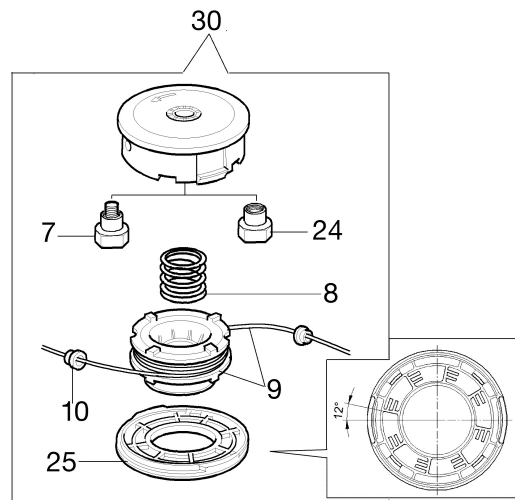

Illustration Accessories

Ref.Nu	Qty	Part number	Description	Validity from	Validity till	Notes	Bulletin
1	2	3960040R	Screw				
2	1	4174275R	Blade				
3	1	61380126	Skirt w/blade				
4	4	3802004DR	Screw				
5	1	4174278R	Plate				
6	1	61380125	Guard kit				
7	1	4199008B	Insert (male)				
8	1	4199004	Spring				
9	1	4199052	Nylon spool				
10	2	4199005AR	Bushing				
11	1	4199026A	Cover				BT3-077-08/07
12	-		Not available for this product			Sostituita da testina completa codice 63019015	
13	1	4174113A	Plate				
14	1	4174117A	Grip-end			63019017 (inserto femmina); Replaced by	
15	1	4174157	Tape (red)				
16	1	4174111A	Key			63019017 (inserto femmina); Replaced by	
17	1	4098812A	Spring				
18	1	4174163	Harness				
19	1	4095665BR	3-tooth blade				
20	1	63070003AR	Harness				
21	1	63070025	Buckle set				
22	1	4191240	Tool kit				
23	1	61120010	Labels kit				
24	1	61110076	Insert (female)				
25	1	4199046	Cover				BT3-077-08/07
26	1	4174280	Disc guard				
27	1	4174279R	Disc guard				
28	4	3802004DR	Screw				
29	1	63070036	Hooking spring				
30	1	61459102	Complete nylon head Ø 3			Inserto maschio; Male	BT3-077-08/07
30	1	61459102	Complete nylon head Ø 3			Inserto femmina; Female insert	BT3-077-08/07
31	1	63070039R	Hook				