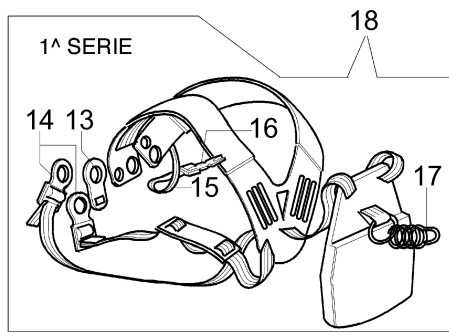

Illustration Transmission

Ref.Nu	Qty	Part number	Description	Validity from	Validity till	Notes	Bulletin
46	1	61110208	Cable	SN 1801399829			BT3-115-01/12
47	1	3801016R	Screw	SN 1801399829			BT3-115-01/12
48	1	61040140R	Knob	SN 1801399829			BT3-115-01/12
49	1	61110205R	Handle and knob	SN 1801399829			BT3-115-01/12
50	1	61110213R	Complete handle	SN 1801399829			BT3-115-01/12

Illustration Accessories

Ref.Nu	Qty	Part number	Description	Validity from	Validity till	Notes	Bulletin
1	2	3960040R	Screw				
2	1	4174275R	Blade				
3	1	61380126	Skirt w/blade				
4	4	3802004DR	Screw				
5	1	4174278R	Plate				
6	1	61380125	Guard kit				
7	1	4199008B	Insert (male)				
8	1	4199004	Spring				
9	1	4199052	Nylon spool				
10	2	4199005AR	Bushing				
11	1	4199026A	Cover				BT3-077-08/07
12	-		Not available for this product			Sostituita da testina completa codice 63019015	
13	1	4174113A	Plate				
14	1	4174117A	Grip-end			63019017 (inserto femmina); Replaced by	
15	1	4174157	Tape (red)				
16	1	4174111A	Key			63019017 (inserto femmina); Replaced by	
17	1	4098812A	Spring				
18	1	4174163	Harness				
19	1	4095665BR	3-tooth blade				
20	1	63070003AR	Harness				
21	1	63070025	Buckle set				
22	1	4191240	Tool kit				
23	1	61120010	Labels kit				
24	1	61110076	Insert (female)				
25	1	4199046	Cover				BT3-077-08/07
26	1	4174280	Disc guard				
27	1	4174279R	Disc guard				
28	4	3802004DR	Screw				
29	1	63070036	Hooking spring				
30	1	61459102	Complete nylon head Ø 3			Inserto maschio; Male	BT3-077-08/07
30	1	61459102	Complete nylon head Ø 3			Inserto femmina; Female insert	BT3-077-08/07
31	1	63070039R	Hook				