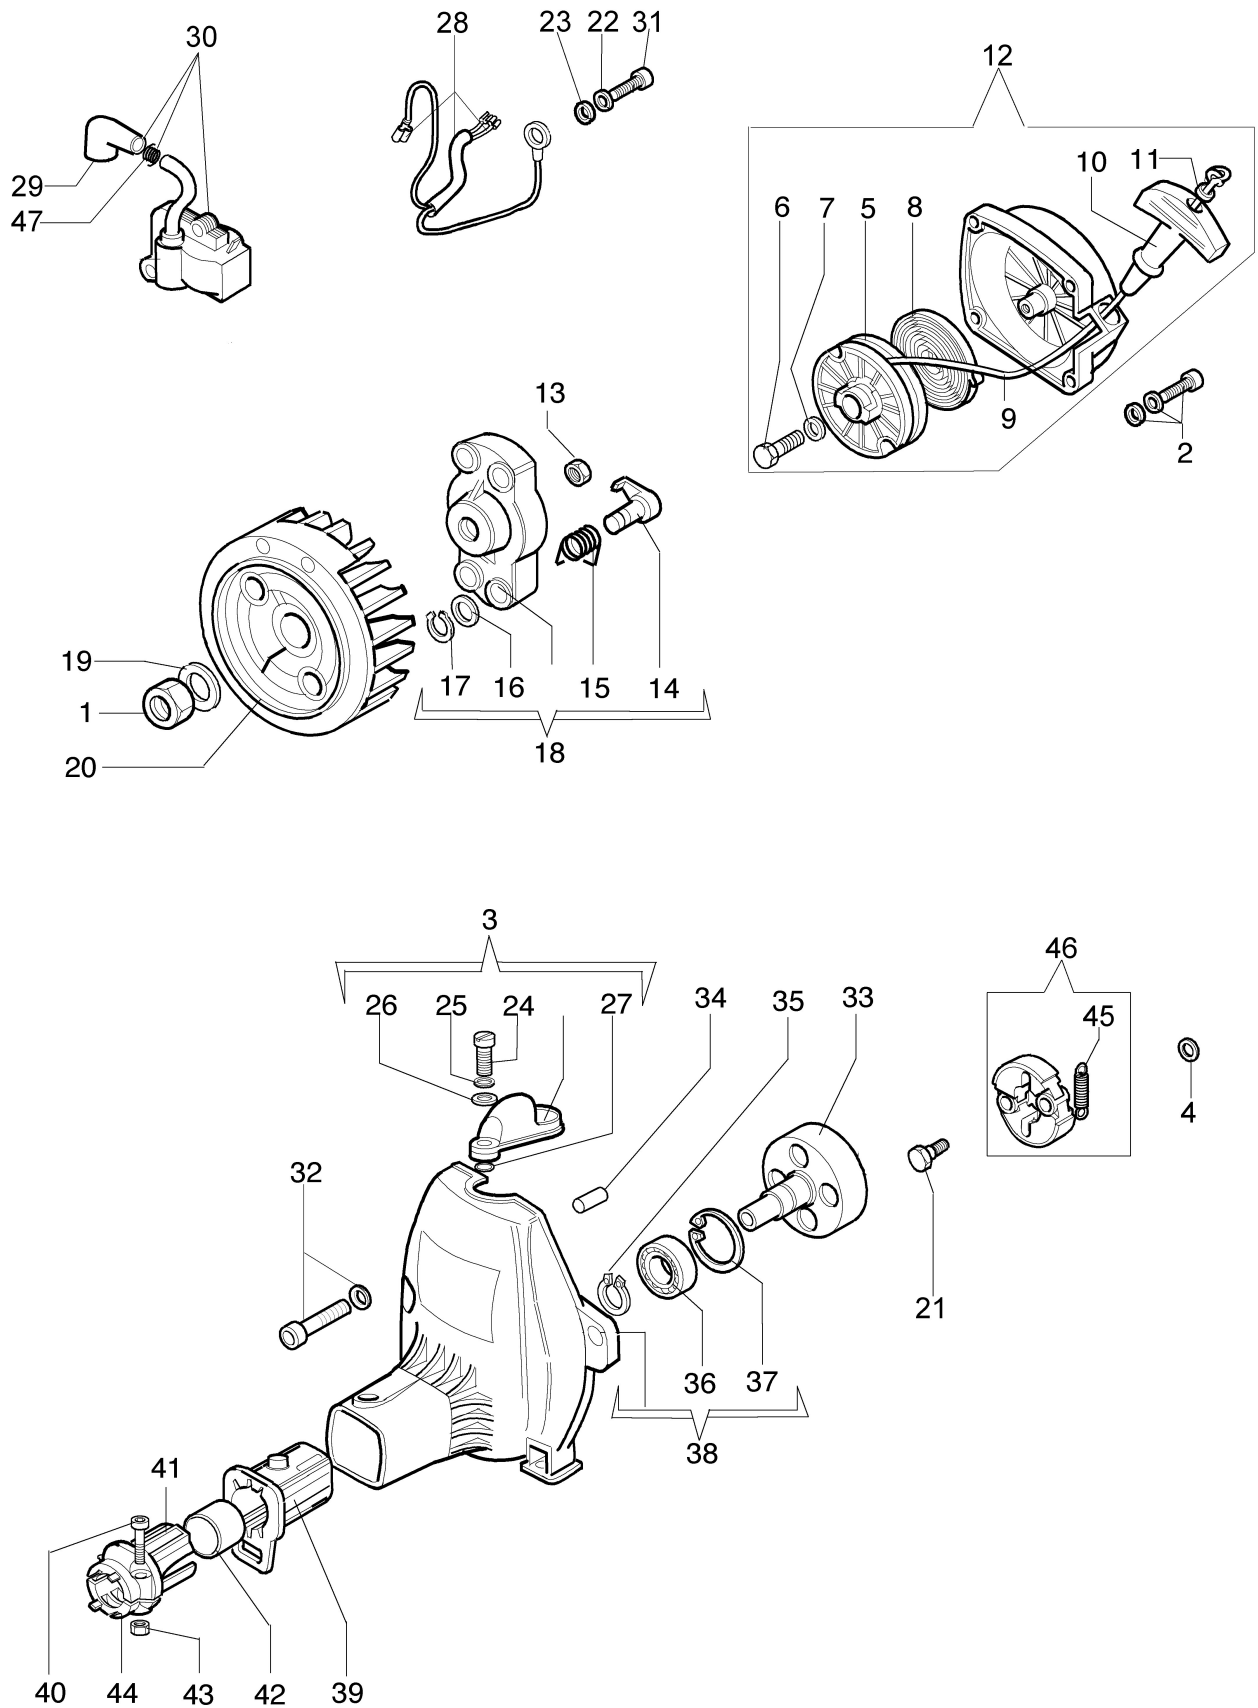

Illustration Starter Assy and Clutch

Illustration Starter assy and clutch

Ref.Nu	Qty	Part number	Description	Validity from	Validity till	Notes	Bulletin
1	1	3912012	Nut				
2	4	4175089A	Screw				
3	1	61112162BR	Guard				
4	2	3818011AR	Washer				
5	1	4191018BR	Starter pulley				
6	1	3960111	Screw				
7	1	3918006	Washer				
8	1	004000132R	Spring				
9	1	4098073R	Starter rope				
10	1	4191020A	Starter handle				
11	1	006000829	Washer				
12	1	61042001DR	Starter assy				
13	1	3933038	Nut				
14	2	4191016R	Pawl				
15	2	4191017A	Spring				
16	2	3064010R	Washer				
17	2	3024007R	Ring				
18	1	4191143R	Clutch driver				
19	1	3916010R	Washer				
20	1	61120077R	Flywheel				
21	2	4191027FR	Pin				
22	2	3819006R	Washer				
23	2	3918010R	Washer				
24	1	3908032R	Screw				
25	1	3819010R	Washer				
26	1	3916006R	Washer				
27	1	3049005R	O-ring				
28	1	61250282AR	Cable	SN 1801399829			BT3-115-01/12
28	1	61110105	Cable		SN 1801399828		BT3-115-01/12
29	1	4098064R	Spark plug cap				
30	1	4196142R	Ignition coil				
31	2	3801013R	Screw				
32	4	3801082	Screw				
33	1	4191030R	Clutch drum				
34	1	3023008R	Plug				
35	1	3024015R	Ring				
36	1	3035042R	Bearing				
37	1	3025022R	Ring				
38	1	61042024C	Starter case				
39	1	61040010R	Sleeve				
40	2	3801016R	Screw				
41	1	61040017R	Adaptor				
42	1	61040018	Bushing				
43	1	3914003R	Nut				
44	1	61040017R	Adaptor				
45	1	4191028R	Spring