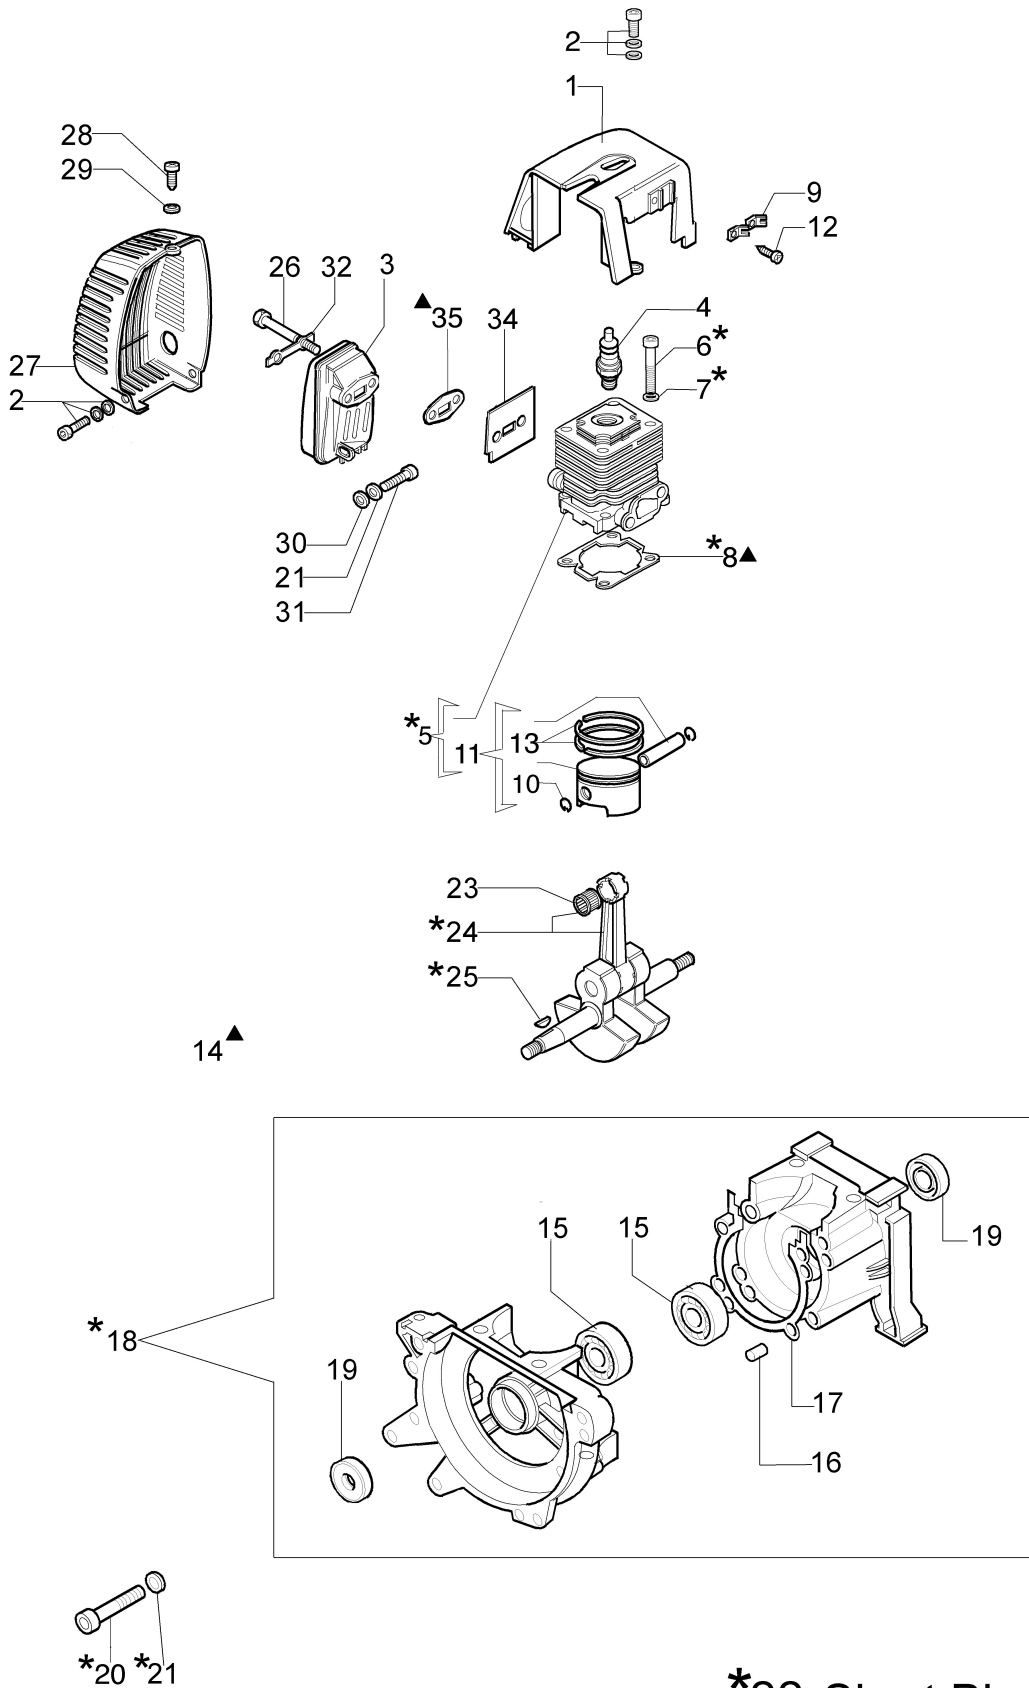

Bevel gear

Illustrated parts list (Head "Load and Go" Ø130)

***22 Short Block**

Illustration Engine

Ref.Nu	Qty	Part number	Description	Validity from	Validity till	Notes	Bulletin
1	1	61110032BR	Cylinder cover				
2	3	4175089A	Screw				
3	1	61110012FR	Muffler				
4	1	3055115	Spark plug bpmr7a				
5	1	61122014F	Complete cylinder	SN 1801267753			BT3-084-03/09, BT3-112-11/11
6	4	3801034	Screw				
7	4	3819010R	Washer				
8	1	61110005R	Gasket				
9	2	4191069BR	Plate		SN 1801399828		BT3-115-01/12
10	2	007201198R	Ring	SN 1801267753			BT3-112-11/11
10	2	4191005	Ring		SN 1801267752		BT3-084-03/09, BT3-112-11/11
11	1	61122015C	Piston assy Ø42	SN 1801267753			BT3-112-11/11
11	1	61122015C	Piston assy Ø42		SN 1801267752		BT3-084-03/09, BT3-112-11/11
12	2	3960030R	Screw		SN 1801399828		BT3-115-01/12
13	1	50070128R	Piston ring Ø42				BT3-084-03/09, BT3-112-11/11
14	1	61110068B	Gasket set				
15	2	3034012R	Bearing				
16	2	3023008R	Plug				
17	1	4191012R	Gasket				
18	1	61110145A	Crankcase assy				
19	2	3050015AR	Seal ring				
20	4	3801035	Screw				
21	3	3819006R	Washer				
22	1	61122021	Short block				
23	1	3037014R	Bearing				
24	1	4191214	Crankshaft				
25	1	3028013R	Key				
26	2	3806054AR	Screw				
27	1	61110230BR	Muffler cover				
28	1	3960017AR	Screw				
29	1	3916004R	Washer				
30	1	3916005R	Washer				
31	2	3801011R	Screw				
32	1	61110017R	Plate				
34	1	61110046	Gasket				
35	1	61110054R	Gasket				