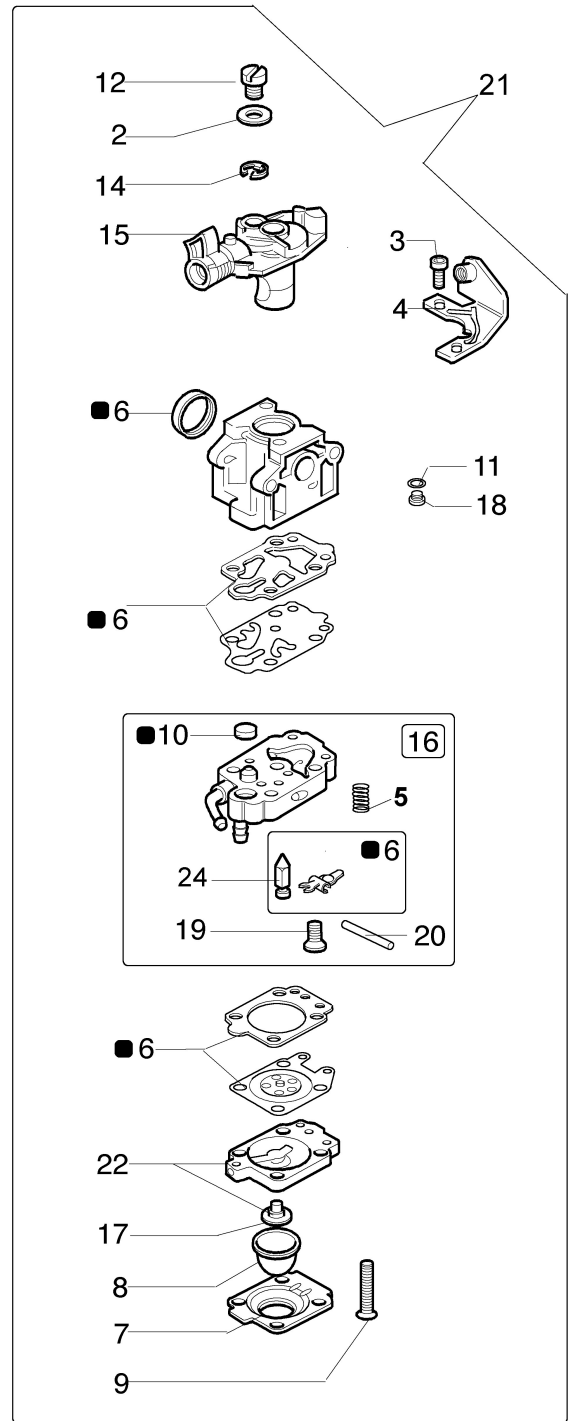

■ 6 KIT RIPARAZIONE
REPAIR SET

per i modelli con filtro aria in carta
for mod.with paper air filter