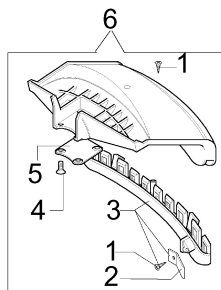

Illustration Transmission

Ref.Nu	Qty	Part number	Description	Validity from	Validity till	Notes	Bulletin
46	1	61110208	Cable	SN 1801399829			BT3-115-01/12
47	1	3801016R	Screw	SN 1801399829			BT3-115-01/12
48	1	61040140R	Knob	SN 1801399829			BT3-115-01/12
49	1	61110205R	Handle and knob	SN 1801399829			BT3-115-01/12
50	1	61110213R	Complete handle	SN 1801399829			BT3-115-01/12

Illustration Accessories

Ref.Nu	Qty	Part number	Description	Validity from	Validity till	Notes	Bulletin
1	2	3960040R	Screw				
2	1	4174275R	Blade				
3	1	61380126	Skirt w/blade				
4	4	3802004DR	Screw				
5	1	4174278R	Plate				
6	1	61380125	Guard kit				
7	1	4199008B	Insert (male)				
8	1	4199004	Spring				
9	1	4199052	Nylon spool				
10	2	4199005AR	Bushing				
11	1	4199026A	Cover				BT3-077-08/07
12	-		Not available for this product			Sostituita da testina completa codice 63019015	
13	1	4174113A	Plate				
14	1	4174117A	Grip-end			63019017 (inserto femmina); Replaced by	
15	1	4174157	Tape (red)				
16	1	4174111A	Key			63019017 (inserto femmina); Replaced by	
17	1	4098812A	Spring				
18	1	4174163	Harness				
19	1	4095665BR	3-tooth blade				
20	1	63070003AR	Harness				
21	1	63070025	Buckle set				
22	1	4191240	Tool kit				
23	1	61120010	Labels kit				
24	1	61110076	Insert (female)				
25	1	4199046	Cover				BT3-077-08/07
26	1	4174280	Disc guard				
27	1	4174279R	Disc guard				
28	4	3802004DR	Screw				
29	1	63070036	Hooking spring				
30	1	61459102	Complete nylon head Ø 3			Inserto maschio; Male	BT3-077-08/07
30	1	61459102	Complete nylon head Ø 3			Inserto femmina; Female insert	BT3-077-08/07
31	1	63070039R	Hook				