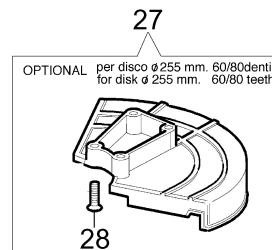

Illustration Transmission

Ref.Nu	Qty	Part number	Description	Validity from	Validity till	Notes	Bulletin
46	1	61110208	Cable	SN 1801399829			BT3-115-01/12
47	1	3801016R	Screw	SN 1801399829			BT3-115-01/12
48	1	61040140R	Knob	SN 1801399829			BT3-115-01/12
49	1	61110205R	Handle and knob	SN 1801399829			BT3-115-01/12
50	1	61110213R	Complete handle	SN 1801399829			BT3-115-01/12

Illustration Accessories

Ref.Nu	Qty	Part number	Description	Validity from	Validity till	Notes	Bulletin
1	2	3960040R	Screw				
2	1	4174275R	Blade				
3	1	61380126	Skirt w/blade				
4	4	3802004DR	Screw				
5	1	4174278R	Plate				
6	1	61380125	Guard kit				
7	1	4199008B	Insert (male)				
8	1	4199004	Spring				
9	1	4199052	Nylon spool				
10	2	4199005AR	Bushing				
11	1	4199026A	Cover				BT3-077-08/07
12	-		Not available for this product			Sostituita da testina completa codice 63019015	
13	1	4174113A	Plate				
14	1	4174117A	Grip-end			63019017 (inserto femmina); Replaced by	
15	1	4174157	Tape (red)				
16	1	4174111A	Key			63019017 (inserto femmina); Replaced by	
17	1	4098812A	Spring				
18	1	4174163	Harness				
19	1	4095665BR	3-tooth blade				
20	1	63070003AR	Harness				
21	1	63070025	Buckle set				
22	1	4191240	Tool kit				
23	1	61120010	Labels kit				
24	1	61110076	Insert (female)				
25	1	4199046	Cover				BT3-077-08/07
26	1	4174280	Disc guard				
27	1	4174279R	Disc guard				
28	4	3802004DR	Screw				
29	1	63070036	Hooking spring				
30	1	61459102	Complete nylon head Ø 3			Inserto maschio; Male	BT3-077-08/07
30	1	61459102	Complete nylon head Ø 3			Inserto femmina; Female insert	BT3-077-08/07
31	1	63070039R	Hook				