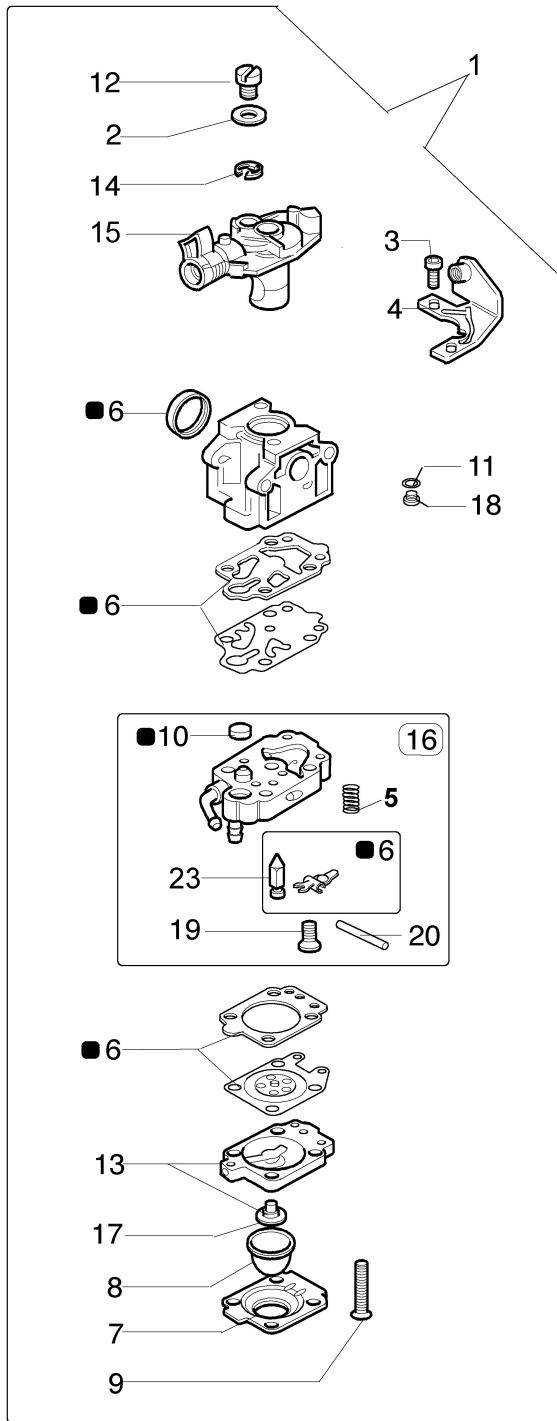

per i modelli con filtro aria in spugna
for mod.with sponge air filter